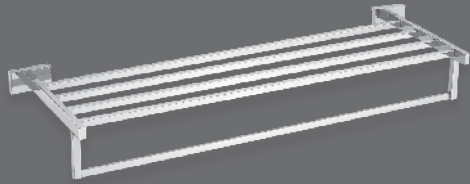

**DOOR & WINDOW HINGES (SS 304/202 GRADE)**

Sr. No.	Description	Code	Product	Size
91	Hinges Without Bearing (SS 304 Grade)	JDH-01		3X2.5X2
				4X2.5X2
				5X2.5X2
				4X3X3
				5X3X3
				6X3X3
92	Hinges 2 Bearing (SS 304 Grade)	JDH-02		4X3X3
				5X3X3
				6X3X3
93	Hinges 4 Bearing (SS 304 Grade)	JDH-03		4X3X3
				5X3X3
				6X3X3
94	L-Hinges (SS 202 GRADE) 1.45 mm Thick	JLH-04		75X10X6
				75X10X12
				75X10X19
				75X10X25
				75X12X6
				75X12X12
				75X12X19
				75X12X25
				75X19X6
				75X19X12
				75X19X19
				75X19X25
95	But Hinges (SS 202 GRADE)	JBH-05		3/12
				3/14
				3/16
				4/10
				4/12
				4/14
				5/10
				5/12
				5/14

**BATHROOM ACCESSORIES (SS 304 GRADE)**

**JBA (F-1)**

TOWEL RACK

TOWEL ROD

SOAP DISH (DOUBLE)

ROB HOOK

LIQUID SOAP DISPENSER

SOAP DISH

SOAP DISH (DOUBLE)

LIQUID SOAP DISPENSER

ROB HOOK

TUMBLER HOLDER