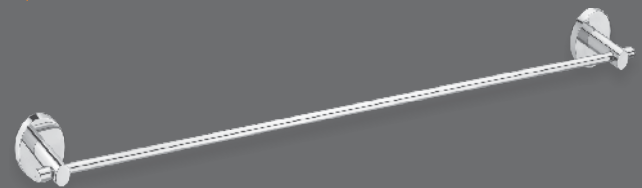

**BATHROOM ACCESSORIES (SS 304 GRADE)**

**JBA (F-1)**

TOWEL RACK

TOWEL ROD

SOAP DISH (DOUBLE)

ROB HOOK

LIQUID SOAP DISPENSER

SOAP DISH

NAPKIN RING

TUMBLER HOLDER WITH SOAP DISH

TUMBLER HOLDER

**JBA (O-2)**

TOWEL RACK

TOWEL ROD

SOAP DISH

NAPKIN RING

SOAP DISH (DOUBLE)

LIQUID SOAP DISPENSER

ROB HOOK

TUMBLER HOLDER