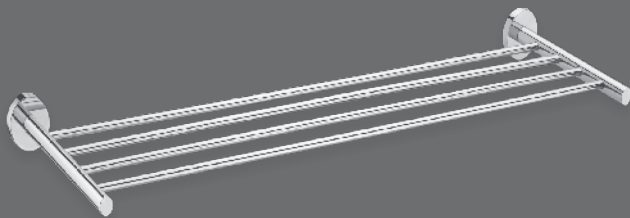

**DOOR & WINDOW HINGES (SS 304/202 GRADE)**

Sr. No.	Description	Code	Product	Size
91	Hinges Without Bearing (SS 304 Grade)	JDH-01		3X2.5X2
				4X2.5X2
				5X2.5X2
				4X3X3
				5X3X3
				6X3X3
92	Hinges 2 Bearing (SS 304 Grade)	JDH-02		4X3X3
				5X3X3
				6X3X3
93	Hinges 4 Bearing (SS 304 Grade)	JDH-03		4X3X3
				5X3X3
				6X3X3
94	L-Hinges (SS 202 GRADE) 1.45 mm Thick	JLH-04		75X10X6
				75X10X12
				75X10X19
				75X10X25
				75X12X6
				75X12X12
				75X12X19
				75X12X25
				75X19X6
				75X19X12
				75X19X19
				75X19X25
95	But Hinges (SS 202 GRADE)	JBH-05		3/12
				3/14
				3/16
				4/10
				4/12
				4/14
				5/10
				5/12
				5/14

**BATHROOM ACCESSORIES (SS 304 GRADE)**

**JBA (F-1)**

TOWEL RACK

TOWEL ROD

SOAP DISH (DOUBLE)

ROB HOOK

LIQUID SOAP DISPENSER

SOAP DISH

NAPKIN RING

TUMBLER HOLDER WITH SOAP DISH

TUMBLER HOLDER

**JBA (O-2)**

TOWEL RACK

TOWEL ROD

SOAP DISH

NAPKIN RING

SOAP DISH (DOUBLE)

LIQUID SOAP DISPENSER

ROB HOOK

TUMBLER HOLDER