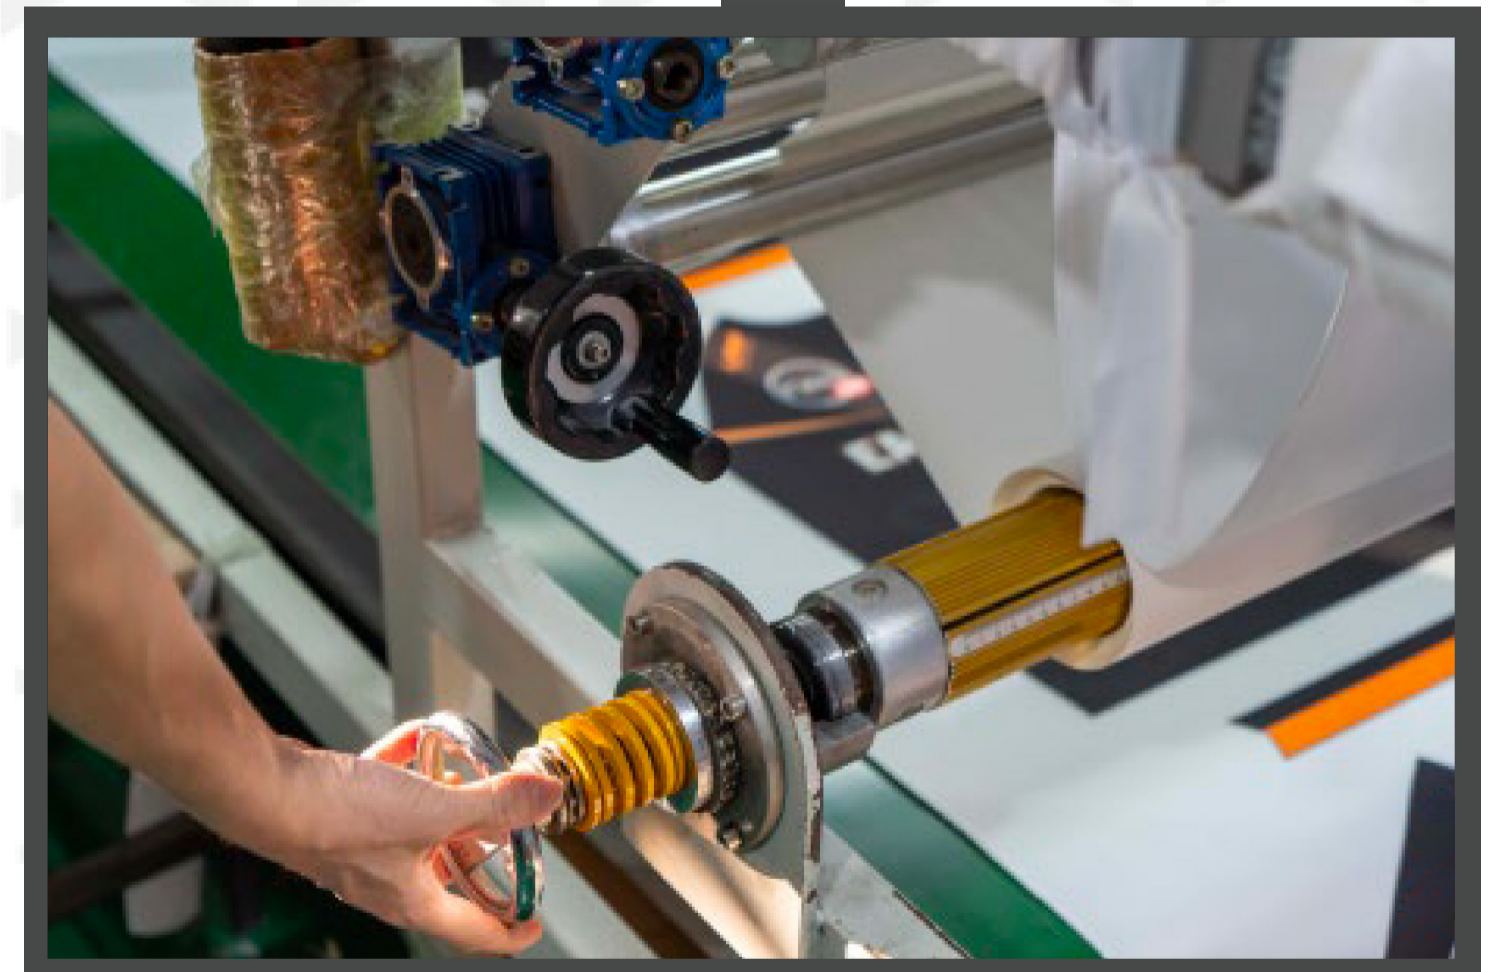

ELITE MANUFACTURING QUALITY

We set out to manufacture every apparel piece to professional-grade quality. This means that our apparel looks great despite rigorous use and performs to a high-level on the field week after week.

Top-End Materials & Machinery

What goes into and what creates each piece of apparel matters. We believe that true quality can't be faked and have invested in top-of-the-line production equipment and high-grade fabric materials.

Dedicated to Excellence

No matter what machinery and materials you have, the most important aspect for creating quality apparel is the people involved. We handpicked a team of all-stars, each experts in their specialty with considerable experience at the cutting edge of team wear manufacturing. Their passion for quality and durability is evident in our finished products.