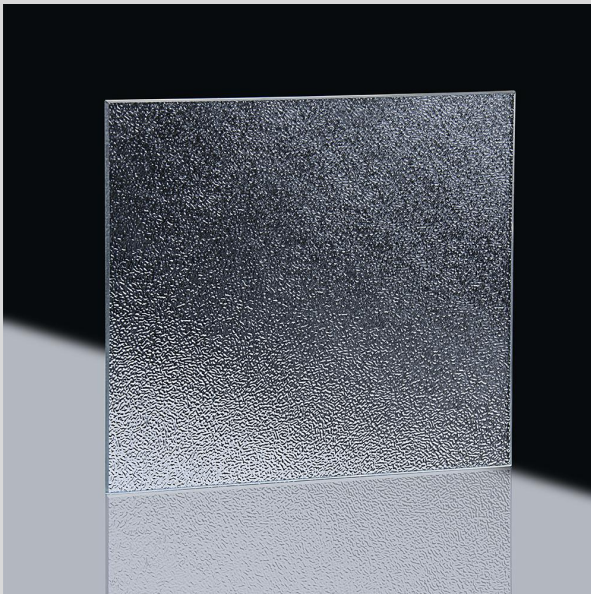

Patterned Glass

- Details :
- Thickness : 3mm, 4mm, 5mm, 5.5mm, 6mm, 8mm etc.
- Normal Size : 1220x1830 mm,1500x2000 mm, 1524x2134 mm, 1830x2440 mm, 2140x3300 mm etc
- Color : Bronze, Grey, Blue, Green, Amber, etc.
- Type : Aqualite, Bamboo, Beehive, Chinchilla, Crystal, Delta, Diamond, Flora, Hishicross, Karatachi, Kasumi, Map, Masterlite, May Flower, Millennium, Mistlite, Morgon II, Nashiji, Puzzle, Pyramid, Rain, Ripple, Waterfall, Woven etc.