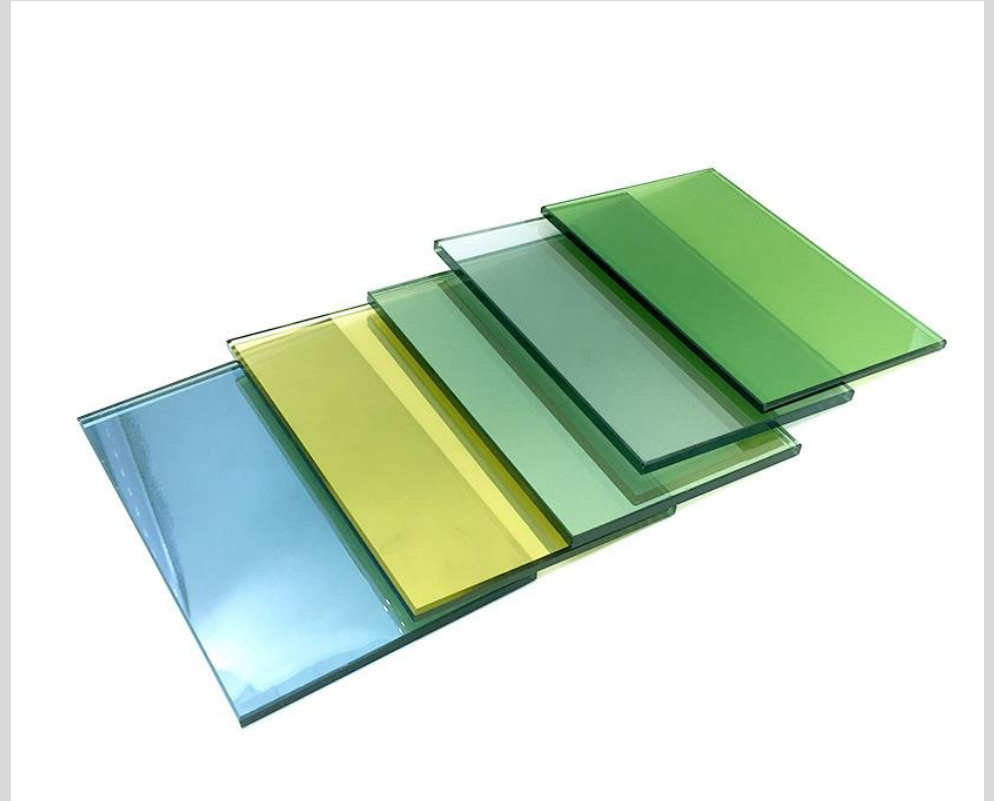

Tinted Reflective Glass

Details :

Thick : 3mm, 4mm, 5mm, 5.5mm, 6mm, 8mm and 10mm, etc.

Normal Size : 1524x2134mm, 1650x2140mm, 2140x3210mm, 2134x3300mm, 2250x3210mm, 2250x3300mm, etc.

can be produced according to clients' request.

Color : Euro Bronze, Dark Bronze, Euro Grey, Dark Grey, Dark Grey, French Green, Dark Green, Ford Blue, Dark Blue, Pink, Silver, etc.

Application : Windows, doors etc.
Commercial Building