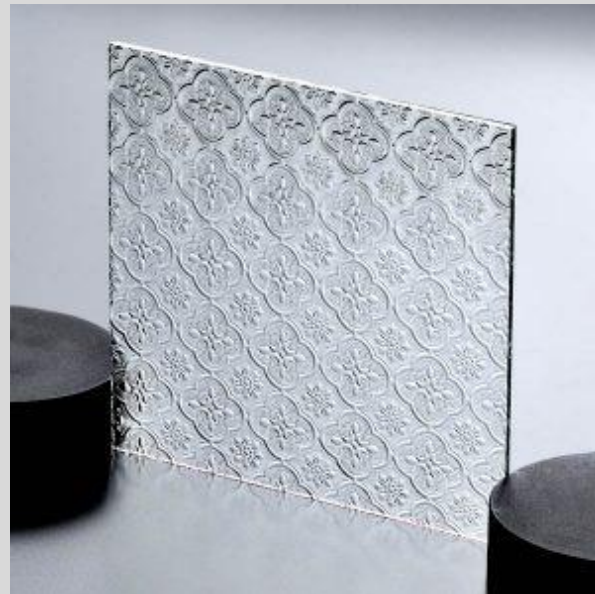

## Clear Sheet Aluminium Mirror

Details :

Thick : 3mm,4mm,5mm,5.5mm and 6mm, etc.

Back coated : single & double coated aluminum mirror  
silver mirror

Size :1524\*2134mm, 1220\*1830mm, 1830\*2440mm,  
2140\*3300mm, 2250\*3300mm, etc.

Could be produced as per request.

Glass Color : Clear, Ultra clear, Bronze, Euro grey, Dark blue,  
Light blue, Dark green, Light green, etc.

Application : -Paneling mirror on walls or doors

-Furniture and shelves mirror.

-Decorative mirror

-Dressing mirror

# Patterned Glass

- Details :
- Thickness : 3mm, 4mm, 5mm, 5.5mm, 6mm, 8mm etc.
- Normal Size : 1220x1830 mm,1500x2000 mm, 1524x2134 mm, 1830x2440 mm, 2140x3300 mm etc
- Color : Bronze, Grey, Blue, Green, Amber, etc.
- Type : Aqualite, Bamboo, Beehive, Chinchilla, Crystal, Delta, Diamond, Flora, Hishicross, Karatachi, Kasumi, Map, Masterlite, May Flower, Millennium, Mistlite, Morgon II, Nashiji, Puzzle, Pyramid, Rain, Ripple, Waterfall, Woven etc.