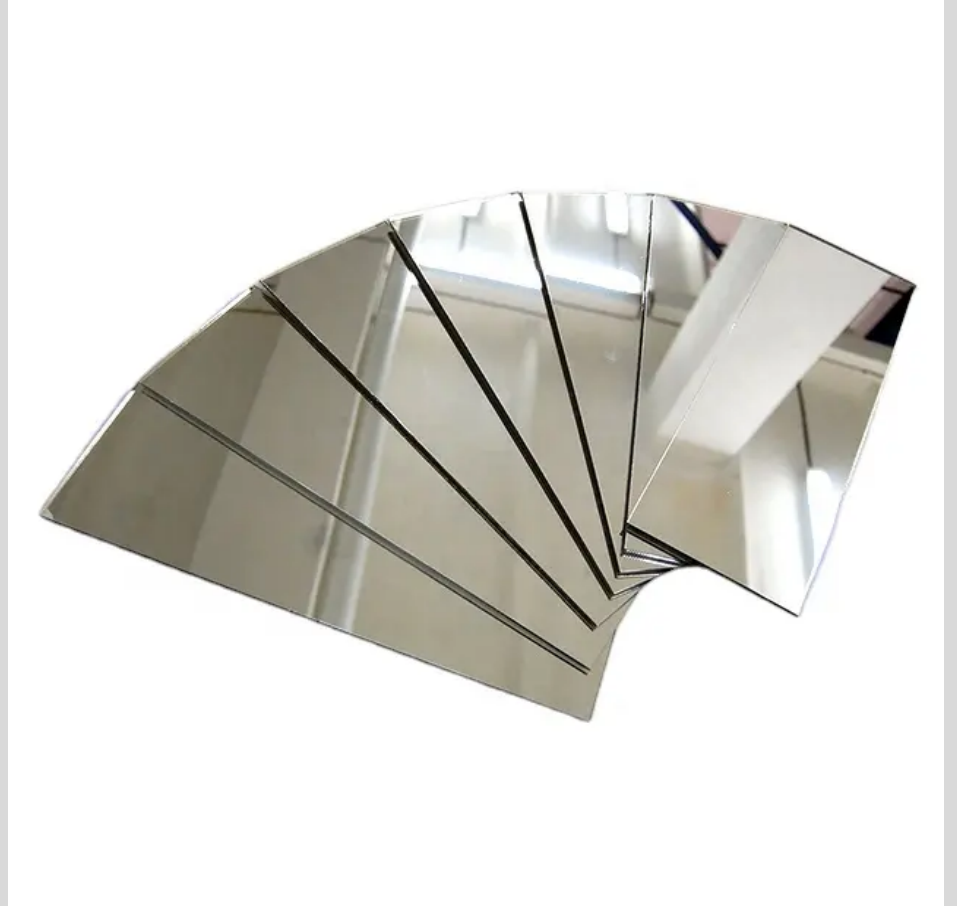

## Clear Float Aluminium Mirror

## Clear Sheet Aluminium Mirror

Details :

Thick : 3mm,4mm,5mm,5.5mm and 6mm, etc.

Back coated : single & double coated aluminum mirror  
silver mirror

Size :1524\*2134mm, 1220\*1830mm, 1830\*2440mm,  
2140\*3300mm, 2250\*3300mm, etc.

Could be produced as per request.

Glass Color : Clear, Ultra clear, Bronze, Euro grey, Dark blue,  
Light blue, Dark green, Light green, etc.

Application : -Paneling mirror on walls or doors

-Furniture and shelves mirror.

-Decorative mirror

-Dressing mirror