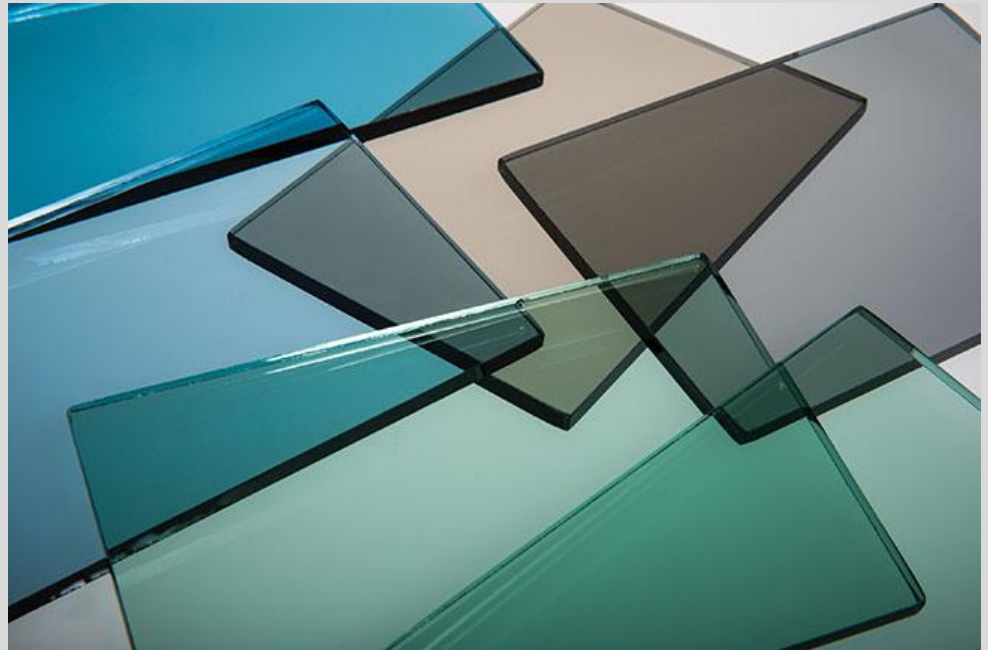

Tinted Float G l a s s

Details :

Thickness: 3mm, 4mm, 5mm, 5.5mm, 6mm, 8mm and 10mm, etc.

Standard Size : 1524*2134mm, 1650*2140mm, 2140*3300mm, 2250*3210mm, 2250*3300mm, 2440*3300mm and 2140*3660mm.

can be produced according to clients' request.

Color : Euro Bronze, Dark Bronze, Euro Grey, Dark Grey, French Green, Dark Green, Ford Blue, Dark Blue, Ocean Blue, Pink, etc.

Application : Windows, doors etc.

Interior applications for furniture or decorations

Mirror making Curtain wall