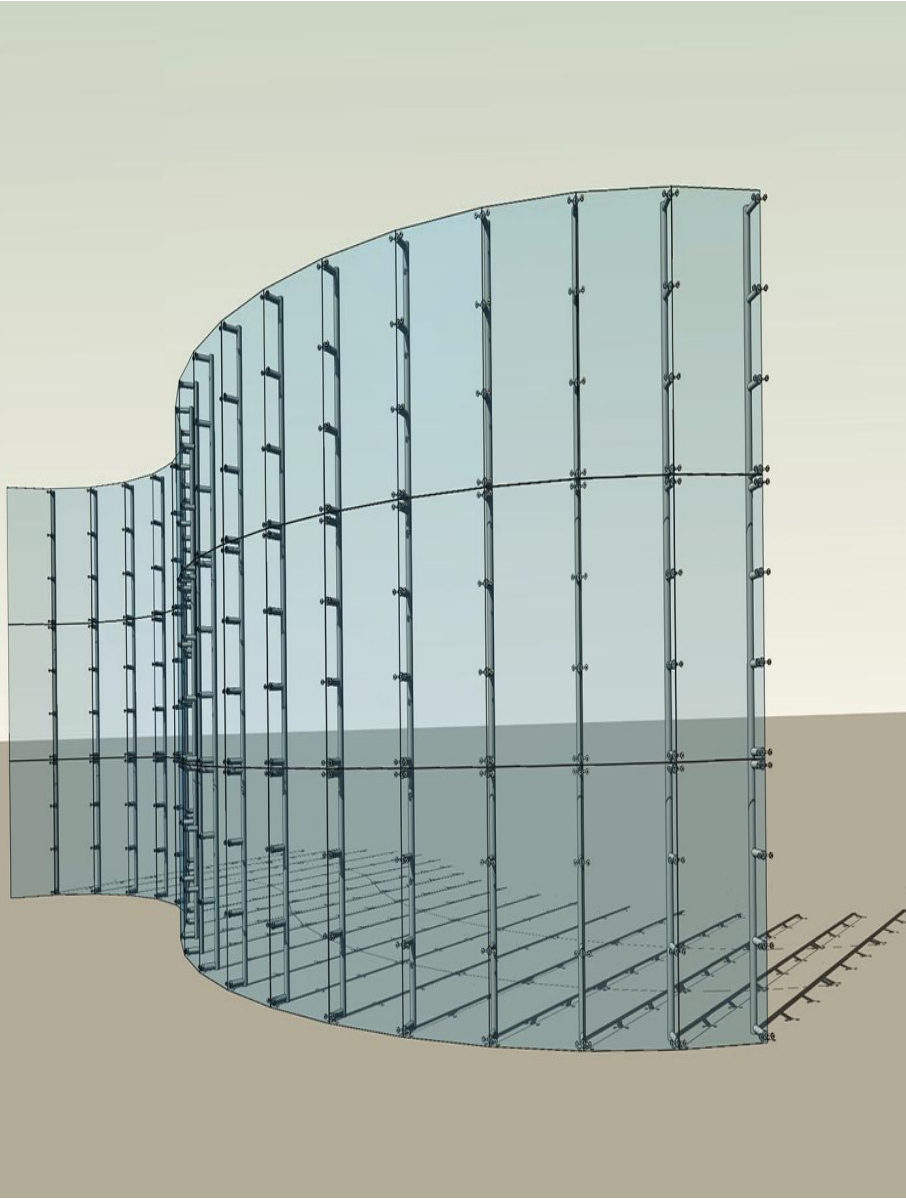

**SHENGYU INTERNATIONAL GROUP LIMITED**

**SHENGYU GLASS TRADE CO., LTD.**

[www.chinashengyuglass.com](http://www.chinashengyuglass.com)

Shengyu Glass was established in 1998, which is a manufacturer of building glass & decorative glass with well-equipped facilities and strong technical force. With a wide range of products including tempered laminated glass, low-e insulated glass, window & door, art glass, float glass, mirror and curtain wall etc. Good quality, reasonable prices, stylish designs and best after-sale service. Our products are extensively used in building, decoration, furniture & industries.