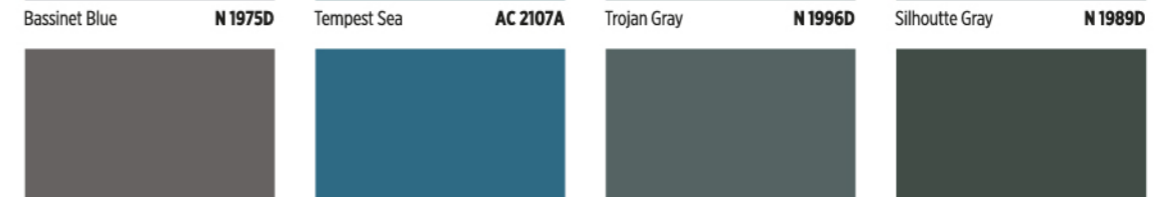

Turned Earth **N 1919D** Dark Secret **PB 1561A** Iron Pebble **PRO 052O** Bedrock Bottom **N 1981A**