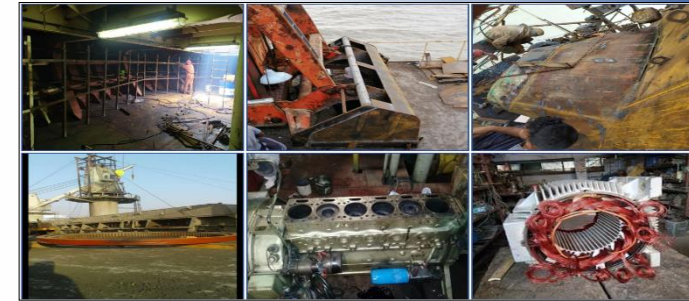

- 1) Diesel Engine & Spares (Main & Auxiliary)
- 2) Turbo Charger & Spares
- 3) Compressor & Spares
- 4) Life Boat, Safety Equipment
- 5) Hydraulic Pump
- 6) Purifier/Separator Spares
- 7) Heat Exchangers/Coolers
- 8) Stern Tube Seals
- 9) Deck Cranes & Machinery
- 10) Anchor & Chain
- 11) Cathodic Protection
- 12) Anti-Fouling System
- 13) Polypropylene, Nylon, Wire Rope
- 14) Navigation & Communication Spares
- 15) Chart & Maritime Publications
- 16) Gyro Compass.

LSA & FFA SUPPLY

Welcome to NMC Ship Supply, your trusted provider of FFA (Fire Fighting Appliances) and LSA (Life-Saving Appliances) solutions and do safety survey & inspection job as well!

SHIP REPAIR SERVICES