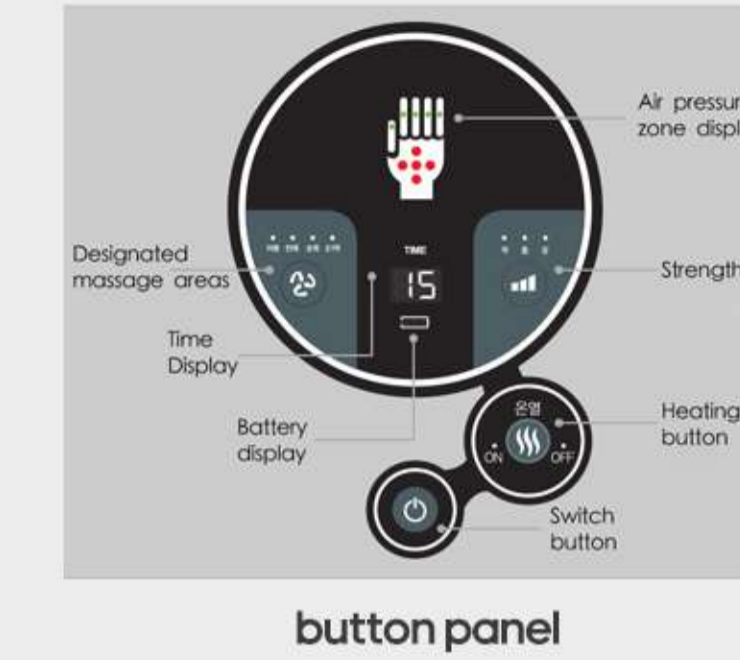

BISD-MVP7780
BISD-MVP7790
Hand massager

- 4 massage modes, 3 types of strength
- Designated massage areas
- 15-minute smart timed massage
- 3D wrapped airbag massage