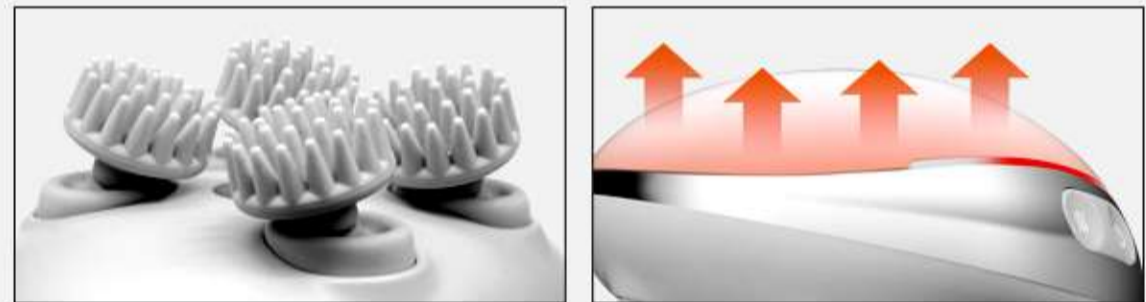

Beiside's first leg massager was officially launched, representing Beiside's official entry into the massager industry

**2011**

Newku International Industrial Limited

**BISD-K111**  
Head massager

- Three modes switchable
- Silicone massage brush head
- Vibrating scalp massage
- Red light care function