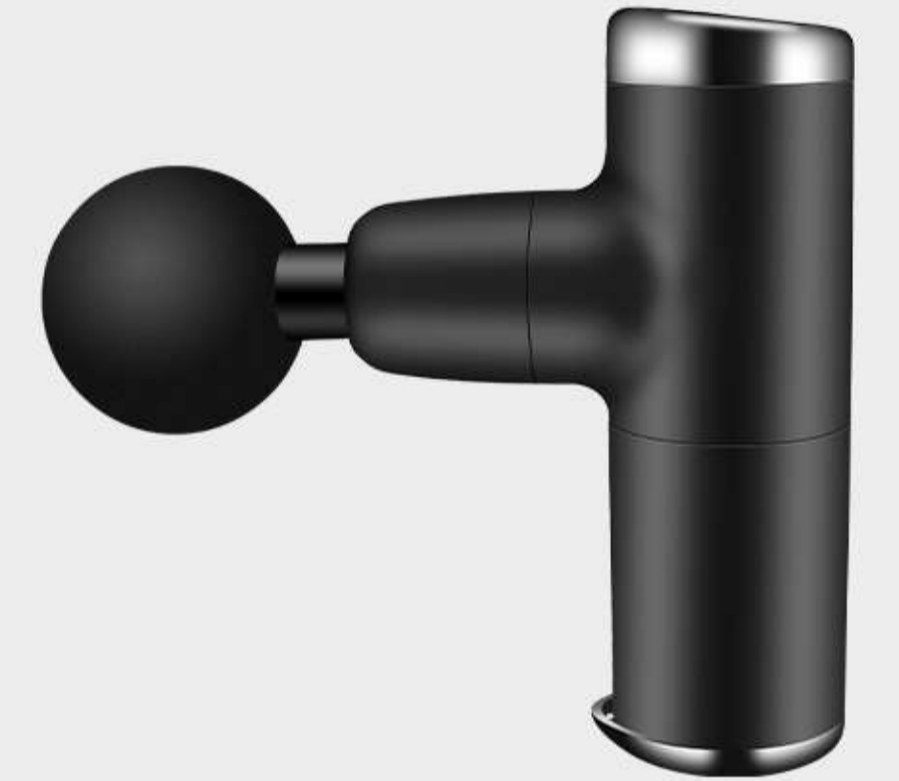

BISD-SK328 Mini Massage Gun

- 7.5mm muscle massage
- Battery capacity: 2000mAh
- 4 adjustable strengths
- Noise below 45 db