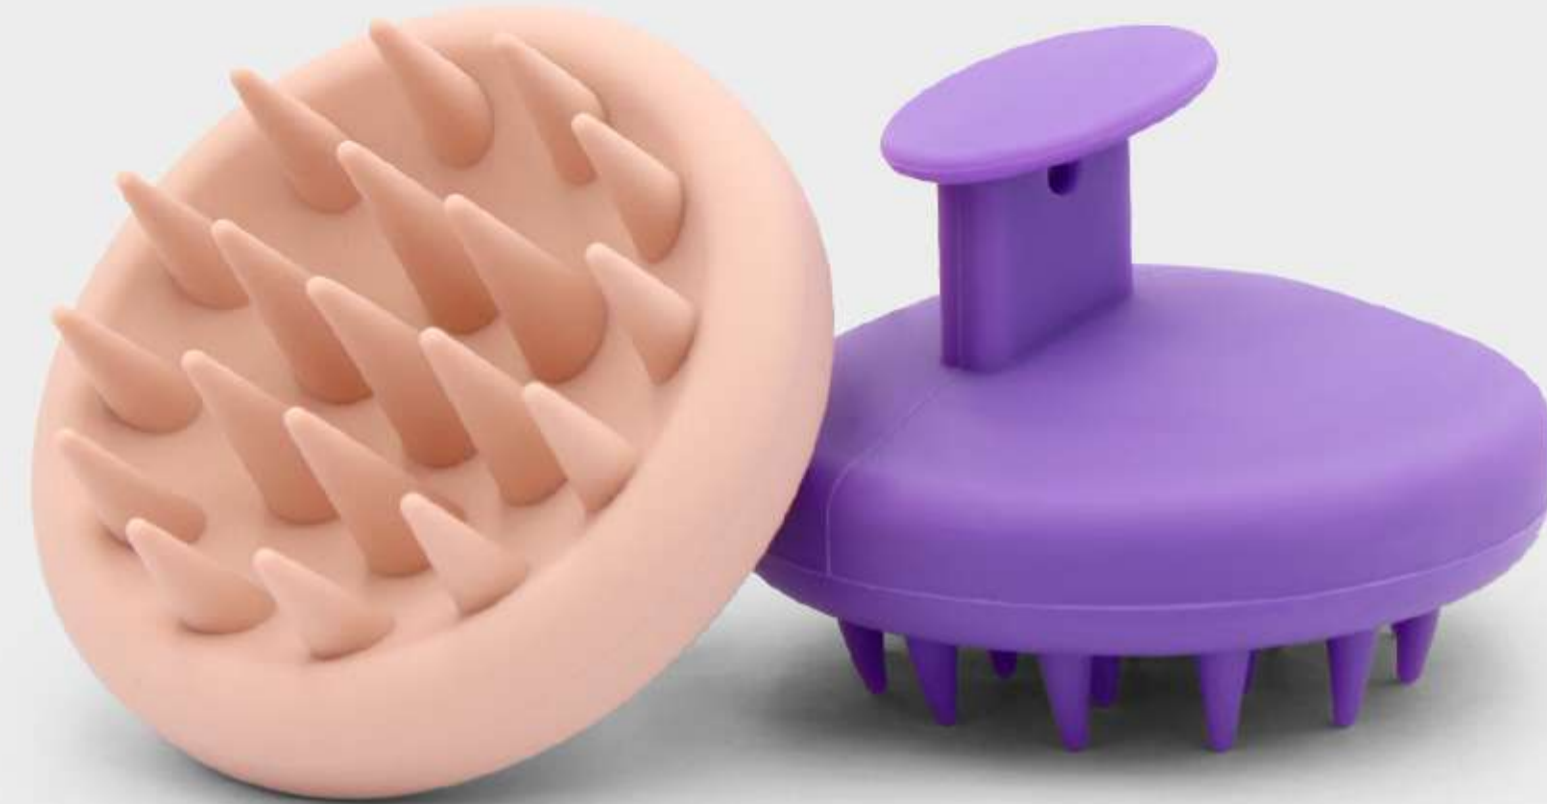

**BISD-ST701**  
Head massager

- Controlled massage time
- One-key switch, easy to operate
- Vibrating scalp massage
- IPX7 waterproof design

**BISD-K101**  
Head massager

- Four modes switchable
- 1200mAh battery capacity
- IPX7 waterproof design
- One-key switch, easy to operate

**BISD-YD770**  
Head massager

- Skin-friendly silicone material
- Grasping and kneading massage
- IPX7 waterproof design
- 10min intelligent timing

**BISD-RT802**  
Head massager

- Four modes switchable
- Silicone massage brush head
- IPX7 waterproof design
- Vibrating scalp massage

**BISD-M116**  
Head massager

- 4 modes switchable
- Red Light Treatment
- Vibrating scalp massage
- IPX6 waterproof design

**BISD-012A**  
Head massager

- Massage and hot compresses
- Visualization design
- Vibrating scalp massage
- Adjustable head circumference

**BISD-MM064**  
Silicone hair washing brush

- Massage to promote blood circulation
- Beauty and skin care, washing and removing makeup
- Skin-friendly and comfortable silicone material
- Waterproof material for both wet and dry use