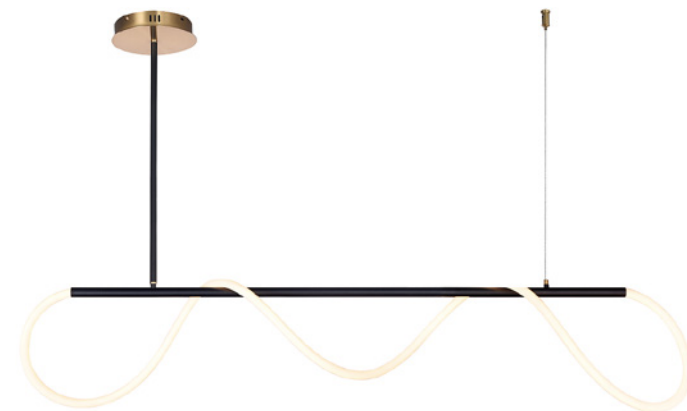

AL6035

D600 / D800MM
L1000 / L1400*H900MM