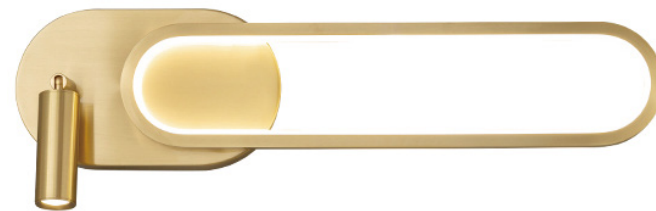

AL6002-W

L250 * W80 * H180MM ↑

AL6003-W

L185 * W100 * H260MM

AL6004-W