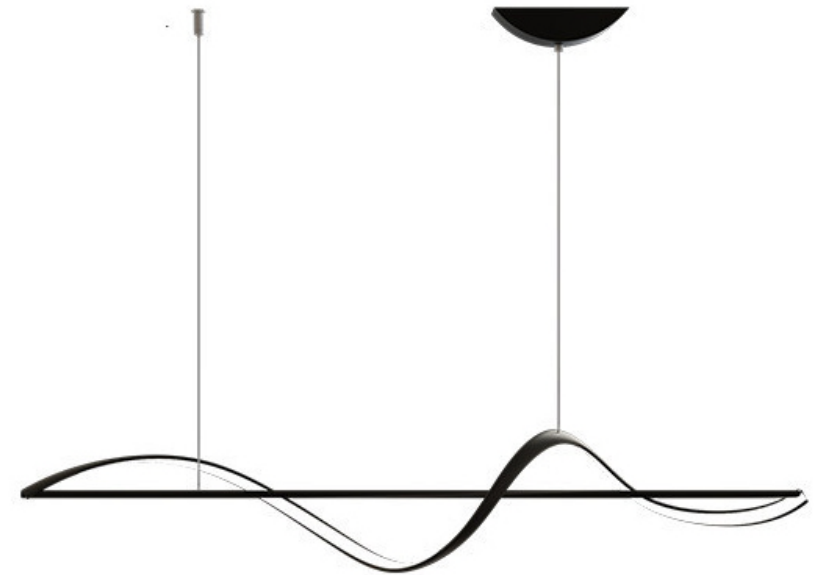

## AL445-B

D80 \* H380MM \* 1 (base 70MM)  
D80 \* H380MM \* 2 (base 150MM)  
L800 \* H600MM (3 lights)

## AL445-C

- D100 \* H500MM \* 1 (base 70MM)
- D100 \* H500MM \* 2 (base 150MM)
- D100 \* H500MM \* 6 (base 300MM)

**AL6017**

L1200 / L1400 / L1600MM

**AL6019**

L1200 \* H400MM

**AL6018-W**

L140 \* W170 \* H420MM