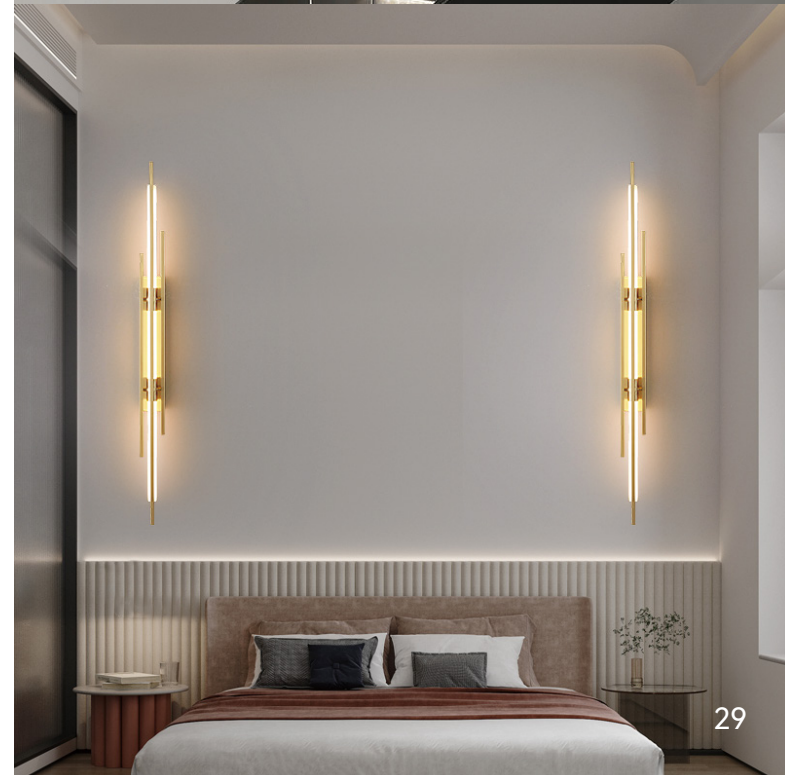

AL6014-W

L45 * W70 * H600MM

L45 * W70 * H800MM

L45 * W70 * H1000MM