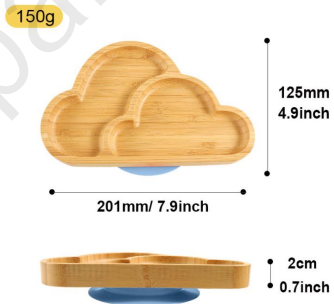

BFB-24-005
42*27*8.0cm

BFB-24-006
22.7*22.7*4.7cm

BFB-24-007
27.2*27.2*7.8cm

BFB-24-008
27.2*27.2*7.8cm

Bamboo Round Shaped Products/Bamboo Bowls/Child Plates

BRS-001
9*9*7cm

BRS-002
9*9*7.2cm

BRS-003
2*12*6cm

BRS-004
6.5*9.0cm

BRS-005
11.3*6.0cm

SCB-012
20*20*8 cm

SCB-013
25.5*25.5*9cm

SCB-014
15.5*15.5*7.0cm

SCB-015
23*23*9.0cm

SCB-016
18*9*1.6CM

CDP-001
20*12.5*3.0cm

CDP-002
20*15*3.0cm

CDP-003
20*14.6*3.0cm

CDP-004
19.5*16.5*2.0cm

CDP-005
19.5*16*2.0cm

Bamboo Bread Box/Fresh Cover

BB-001
40*27*17cm

BB-002
39.1*21*22.8cm

BB-003
44.4*30*48.8cm