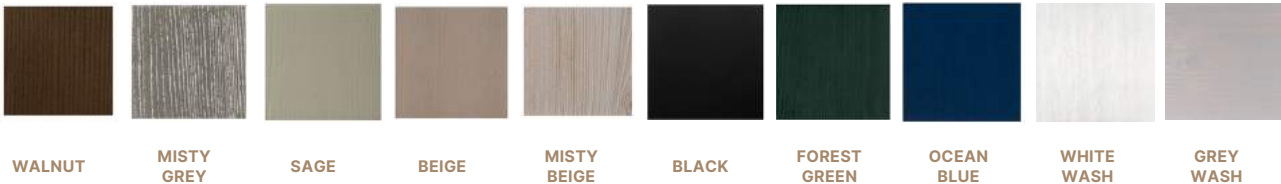

CUSTOMIZE

At ArmishQ, we offer the flexibility to personalize your design from the catalog according to your specific requirements. Choose from a range of options for materials, color finishes, and dimensions, and we'll gladly proceed with manufacturing it to meet your preferences.

We are capable of creating customized furniture based on your specific design, finishes, and material preferences. Simply share your details with us, and you can expect to receive competitively priced, tailor-made products to suit your needs.

COLOUR OPTIONS

MATERIAL OPTIONS