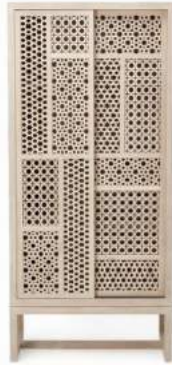

PRICE : \$675.00 **PRODUCT CODE : #TC415**

OUR COLLECTION

TALL CABINETS

W:100cm H:180cm D:40cm

Hand carved mango wood and MDF cupboard with shelves in white wash paint finish.

PRICE : \$675.00
PRODUCT CODE : #TC416