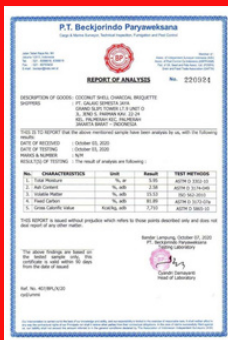

✉ andrewidjaja14@gmail.com

🌐 pabrikarang.com
tokoarang.com

Office

PT GALAXI SEMESTA JAYA
Grand Slipi Tower Lt.9
Jakarta Indonesia

Our Factory

- -Solo
- -Semarang
- -Yogyakarta
- -Lampung
- -Makasar

Contact Person :

+6287882131338