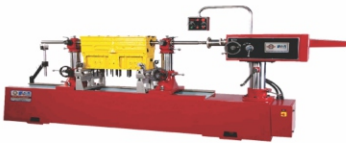

ALL IN ONE MACHINE FOR BEARING OIL FILLING AND CLEANING