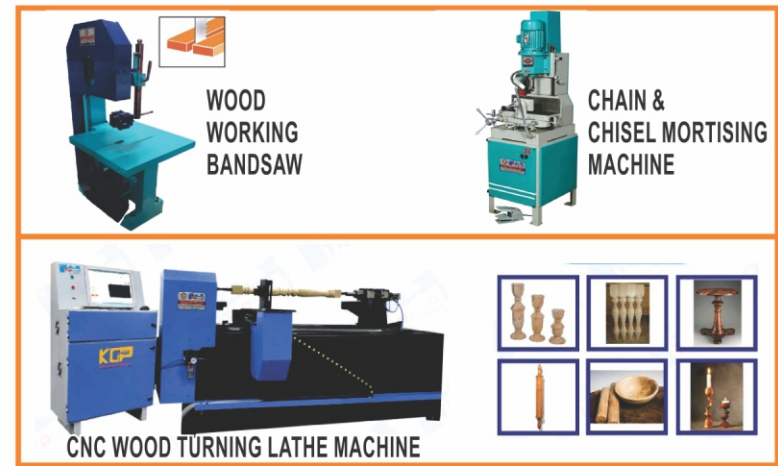

CABLE PULLING CAPSTAN WINCH

WOOD WORKING MACHINES

LAZER CUTTING MACHINE

CNC ROUTER MACHINE

6-IN-ONE WOOD WORKING MACHINE

WOOD WORKING BANDSAW

CHAIN & CHISEL MORTISING MACHINE

CNC WOOD TURNING LATHE MACHINE

ELITE MACHINERY

AUTOMOBILE WORKSHOP MACHINERY

Crankshaft Grinding Machine

Vertical Head Surface Grinder

Fly Wheel / Clutch Plate Grinding Machine

Vertical Seat Cutting Machine PVSC-1000

Vertical Cylinder Honing Machine