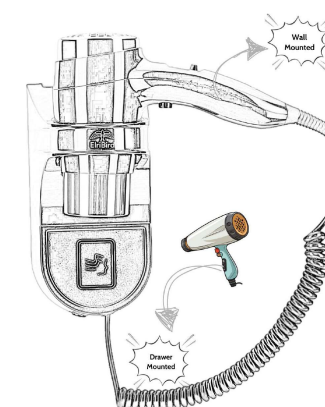

Drawer Mount Hair Dryer

- Power: 1875 Watt
- Foldable: Yes
- Material: ABS
- CE Certified: Yes

- Power: 1875 Watt
- Foldable: Yes
- Material: ABS
- CE Certified: Yes