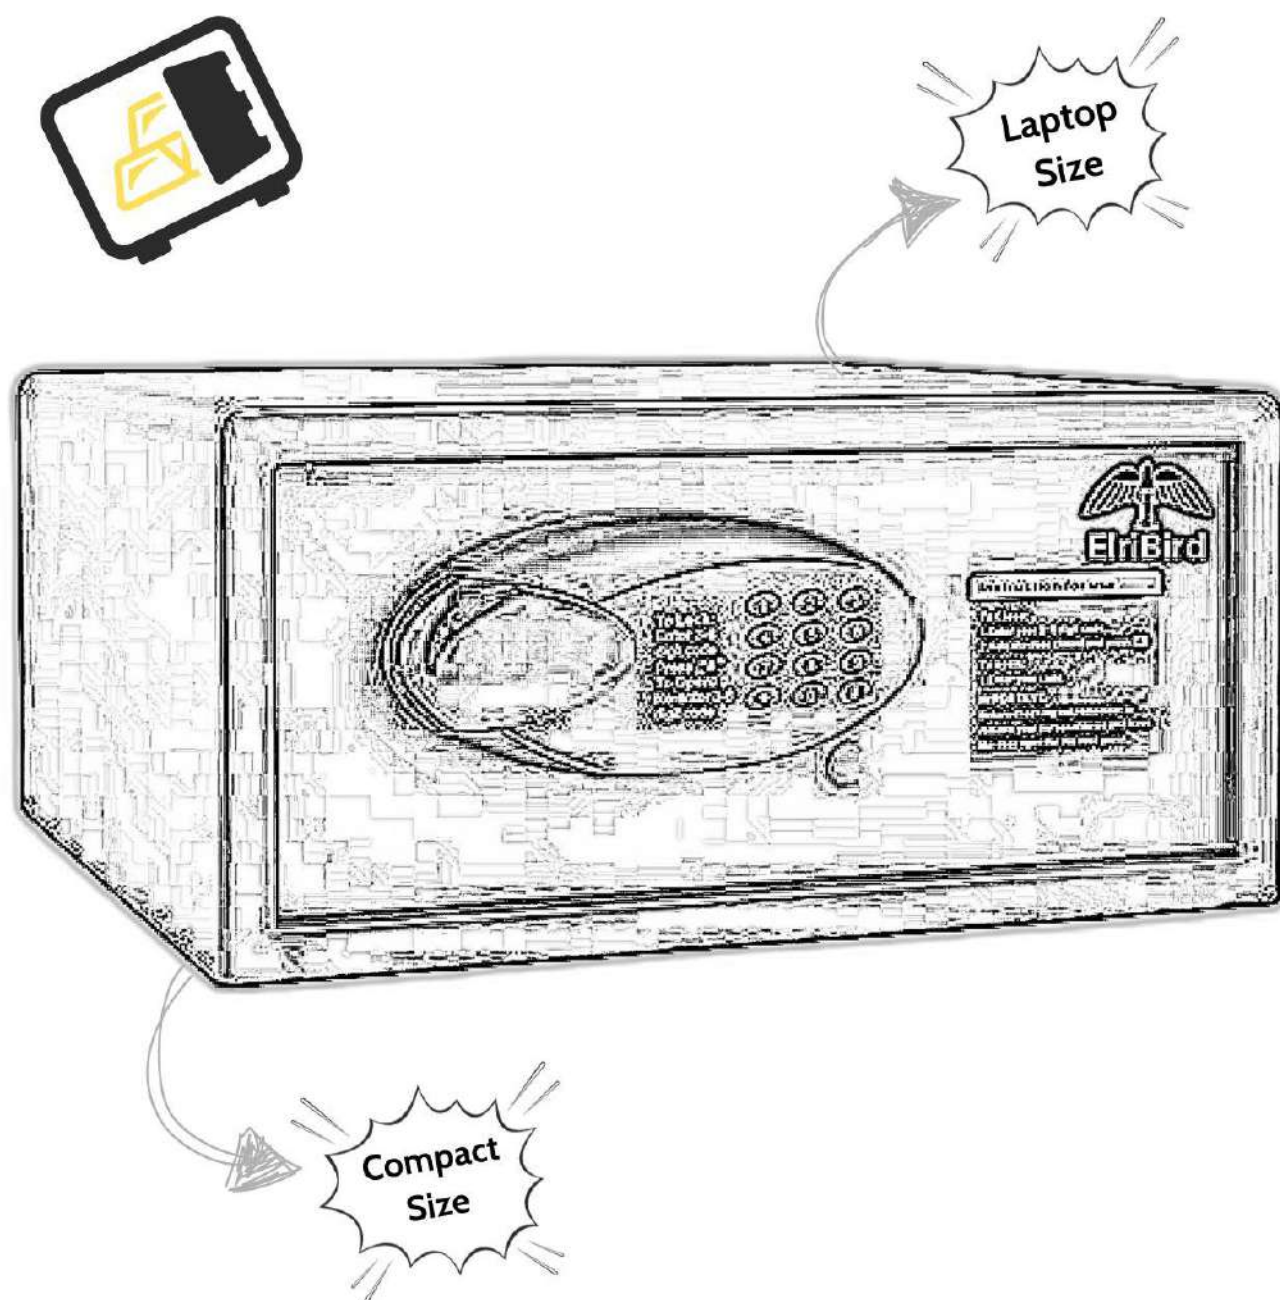

## Side Open Door Safe Locker

**EBHS0001**

- Size In Inches: 15 Inches
- Suitable for Laptops: Yes
- Interior LED Light: Yes
- Automatic Door Opening: Yes
- Weight: 10.5 Kg

**EBHS0000**

- Size In Inches: 15 Inches
- Suitable for Laptops: Yes
- Interior LED Light: Yes
- Automatic Door Opening: Yes
- Weight: 10.5 Kg

**EBHS0008**

- Size In Inches: 10.5 Inches
- Suitable for Laptops: No
- Interior LED Light: Yes
- Automatic Door Opening: Yes
- Weight: 6 Kg

## Open-Top Safe Locker

**EBHS0000**

- Size In Inches: 15 Inches
- Suitable for Laptops: Yes
- Interior LED Light: Yes
- Open Top: Yes
- Weight: 10.5 Kg

*"Storing valuables in a hotel safe provides top-notch security, ensuring even your toothpaste receives five-star protection."*