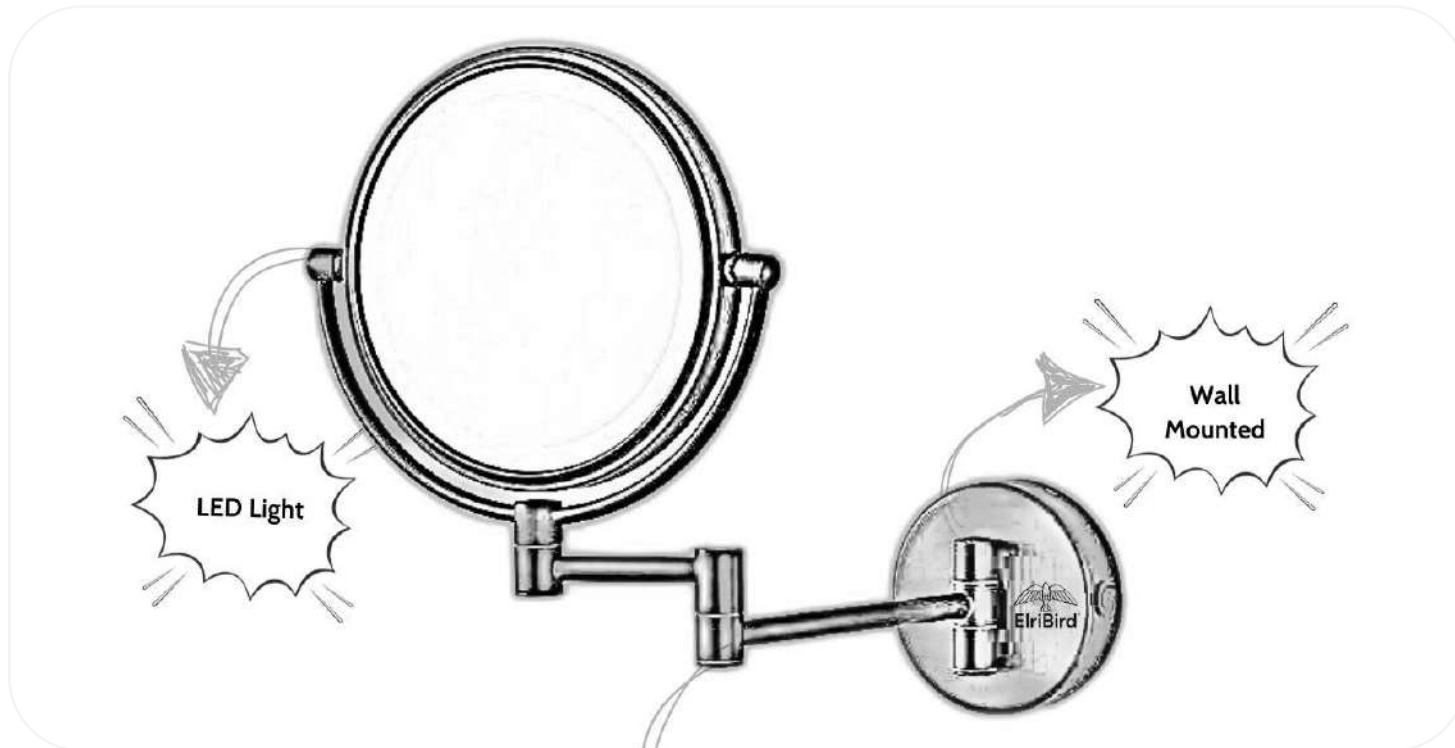

(+40) 749-288-777

sales@elribird.eu

Delivering All Over Europe

Hotel Magnifying Mirror & Room Telephone

Bathroom Magnifying Mirror

EBMR0001

- Dual Magnification: 5x And 1x
- Material: Brass & SS Steel &
- Color: Chrome
- Size: 8 Inch * 1 Inch * 8 Inch
- Finish Type: Glossy Mirror Satin.

EBMR0003

- Dual Magnification: 5x And 1x
- Material: Brass & SS Steel &
- Color: Matte Black
- Size: 8 Inch * 1 Inch * 8 Inch

EBMR0007

- Dual Magnification: 5x And 1x with LED
- Material: Brass & SS Steel &
- Color: Chrome
- Size: 8 Inch * 1 Inch * 8 Inch
- Finish Type: Glossy Mirror Satin.

Hotel Room Telephone

EBTP0001

- Material: ABS
- Voice Mail: Yes
- Characteristics: Auto re-dial

EBTP0001

- Material: ABS
- Voice Mail: Yes
- Characteristics: Auto re-dial

Enhance your grooming routine with our elegant magnifying mirrors.

Stay connected in style with our sleek hotel room telephones.