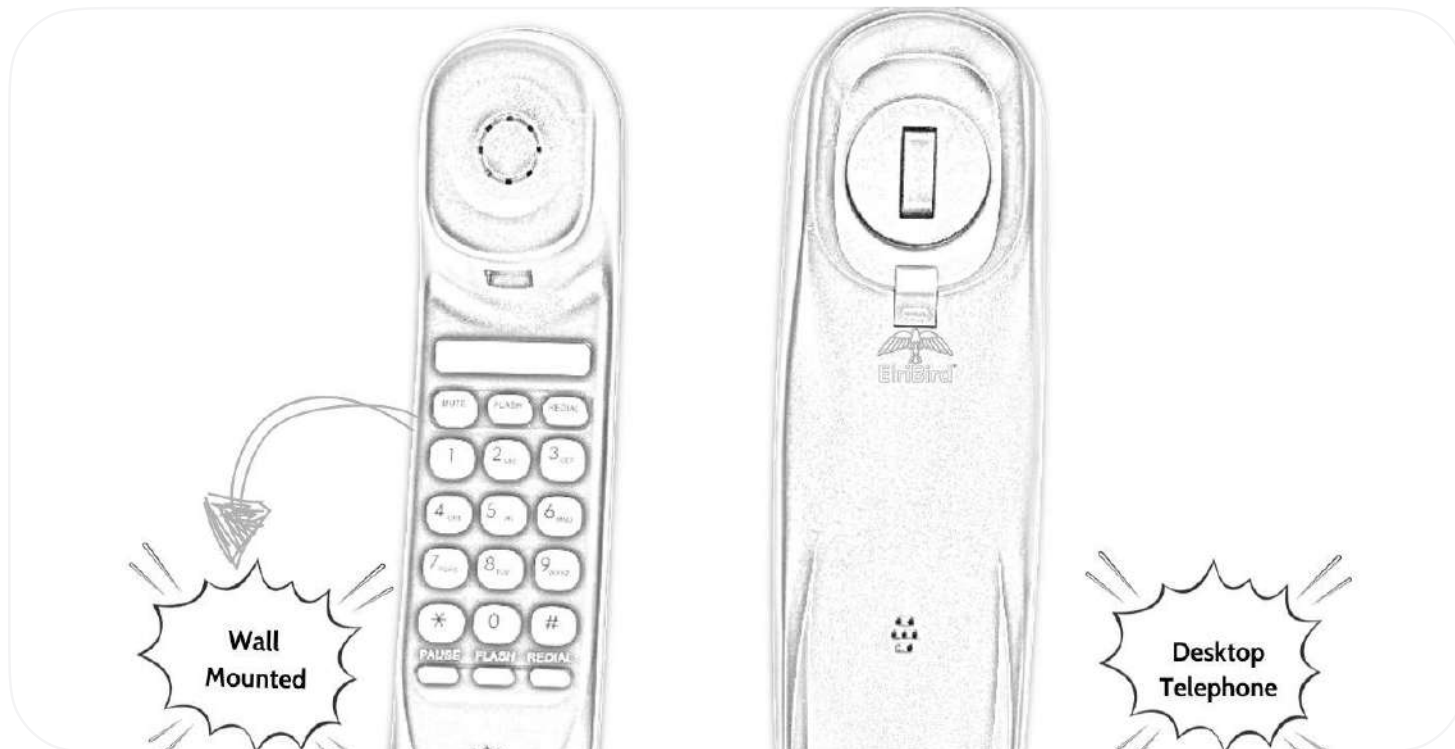

(+40) 749-288-777

sales@elribird.eu

Delivering All Over Europe

Hotel Magnifying Mirror & Room Telephone

Bathroom Magnifying Mirror

EBMR0001

- Dual Magnification: 5x And 1x
- Material: Brass & SS Steel &
- Color: Chrome
- Size: 8 Inch * 1 Inch * 8 Inch
- Finish Type: Glossy Mirror Satin.

EBMR0003

- Dual Magnification: 5x And 1x
- Material: Brass & SS Steel &
- Color: Matte Black
- Size: 8 Inch * 1 Inch * 8 Inch

EBMR0007

- Dual Magnification: 5x And 1x with LED
- Material: Brass & SS Steel &
- Color: Chrome
- Size: 8 Inch * 1 Inch * 8 Inch
- Finish Type: Glossy Mirror Satin.

Hotel Room Telephone

EBTP0001

- Material: ABS
- Voice Mail: Yes
- Characteristics: Auto re-dial

EBTP0001

- Material: ABS
- Voice Mail: Yes
- Characteristics: Auto re-dial

Enhance your grooming routine with our elegant magnifying mirrors.

Stay connected in style with our sleek hotel room telephones.