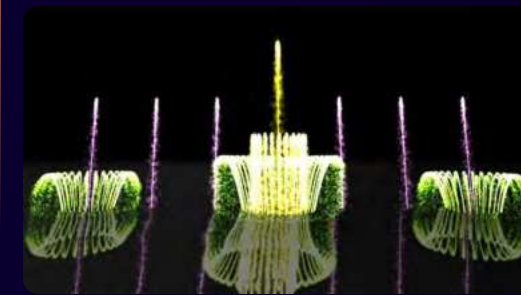

2022-2023 HYDERABAD 180M DANCING FOUNTAIN AND LASER SHOW, INDIA

FOUNTAIN TYPE

Floating Music Fountain

FOUNTAIN SIZE

180*10M

UNIQUE FEATURE :

- The largest musical fountain in India, which is popular at local
- With a length of 180 meters and 3 laser sets that display a range of theme, fairy fog to create a cloud effect along with music, 800 jet high-powered nozzles, and 880 underwater LED lights add with dynamic visual experience.