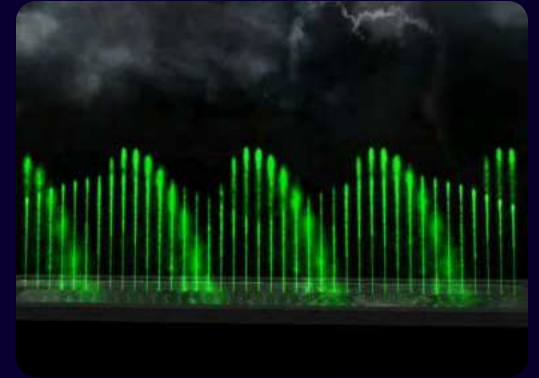

2022 MUSICAL DANCING FOUNTAIN WITH MIST AND FIRE EFFECTS, INDIA

FOUNTAIN TYPE
Music Fountain

FOUNTAIN SIZE
80 Jets

UNIQUE FEATURE :

- Dancing Fountain customized for stage performance, perfectly expressed the beauty of art and nature.
- Individual pump equipped for each nozzle, which enables to create more combinations of fountain choreography during the water show.