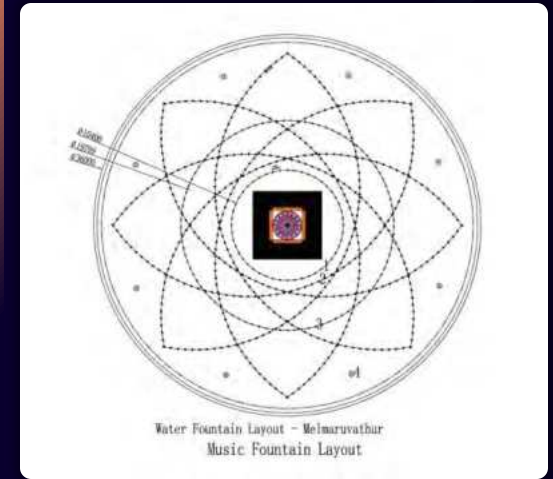

2019 CHENNAI GERUJI TEMPLE LOTUS FOUNTAIN, INDIA