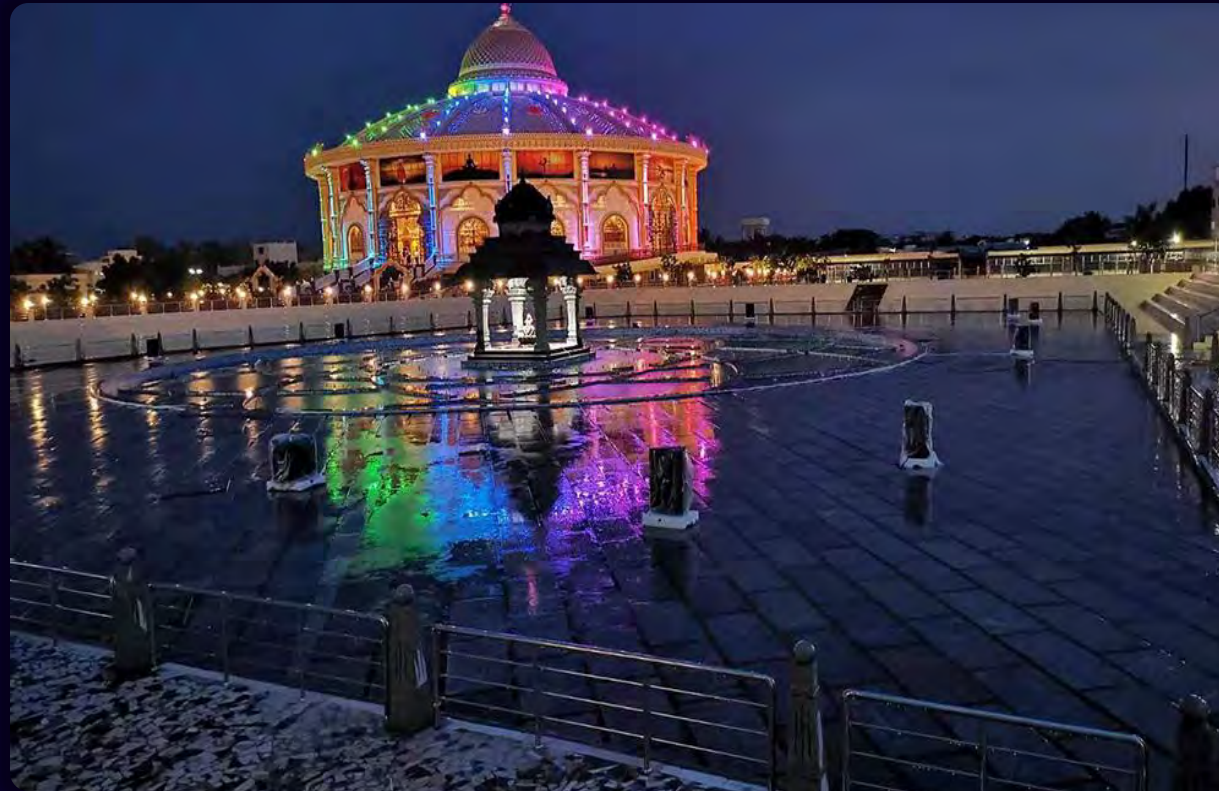

2019 CHENNAI GERUJI TEMPLE LOTUS FOUNTAIN, INDIA