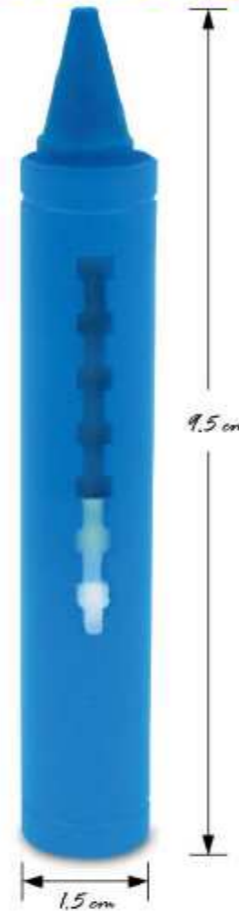

CRAYON - Bath Crayons

Bath Crayons

230001 (A0076)
6ct Bath Crayons
Size: 11.3x20.3x1.5cm
Qty/Ctn: 12/144
Gw/Nw: 16kg / 14.5kg
Master CTN: 48.5x44.5x34.5cm
6 Bath Crayons.
6PCS