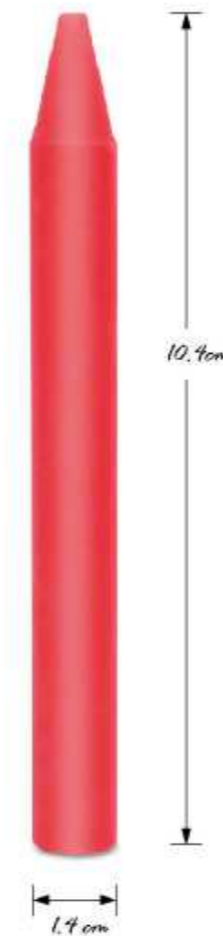

220013 (B0013) 4PCS
4 Crayons
Size: 10.7x5.8x1.5cm
Qty/Ctn:60/240
Gw/Nw: 13kg / 11.5kg
Master CTN: 37x24x40.5cm

(B0014) 220014 8PCS
8 Crayons
Size: 10.7x11.4x1.5cm
Qty/Ctn:40/120
Gw/Nw: 13kg / 11.5kg
Master CTN: 38x25x25cm

220015 (B0015) 12PCS
12 Crayons
Size: 10.8x17x1.5cm
Qty/Ctn:24/144
Gw/Nw: 15.5kg / 14kg
Master CTN: 47x36.5x26.5cm

(B0020) 220016 12PCS
12 Crayons
Size: 20x15x1.5cm
Qty/Ctn:12/96
Gw/Nw: 14kg / 12.5kg
Master CTN:44x34x46.5cm

Premium Crayons

Smooth Draw Technology Velvety, rich finish on your coloring project includes key primary and secondary colors

Size: $\varnothing$ 1.1cm

Premium Crayons

Smooth Draw Technology Velvety, rich finish on your coloring project includes key primary and secondary colors

Size: $\varnothing$ 1.4cm