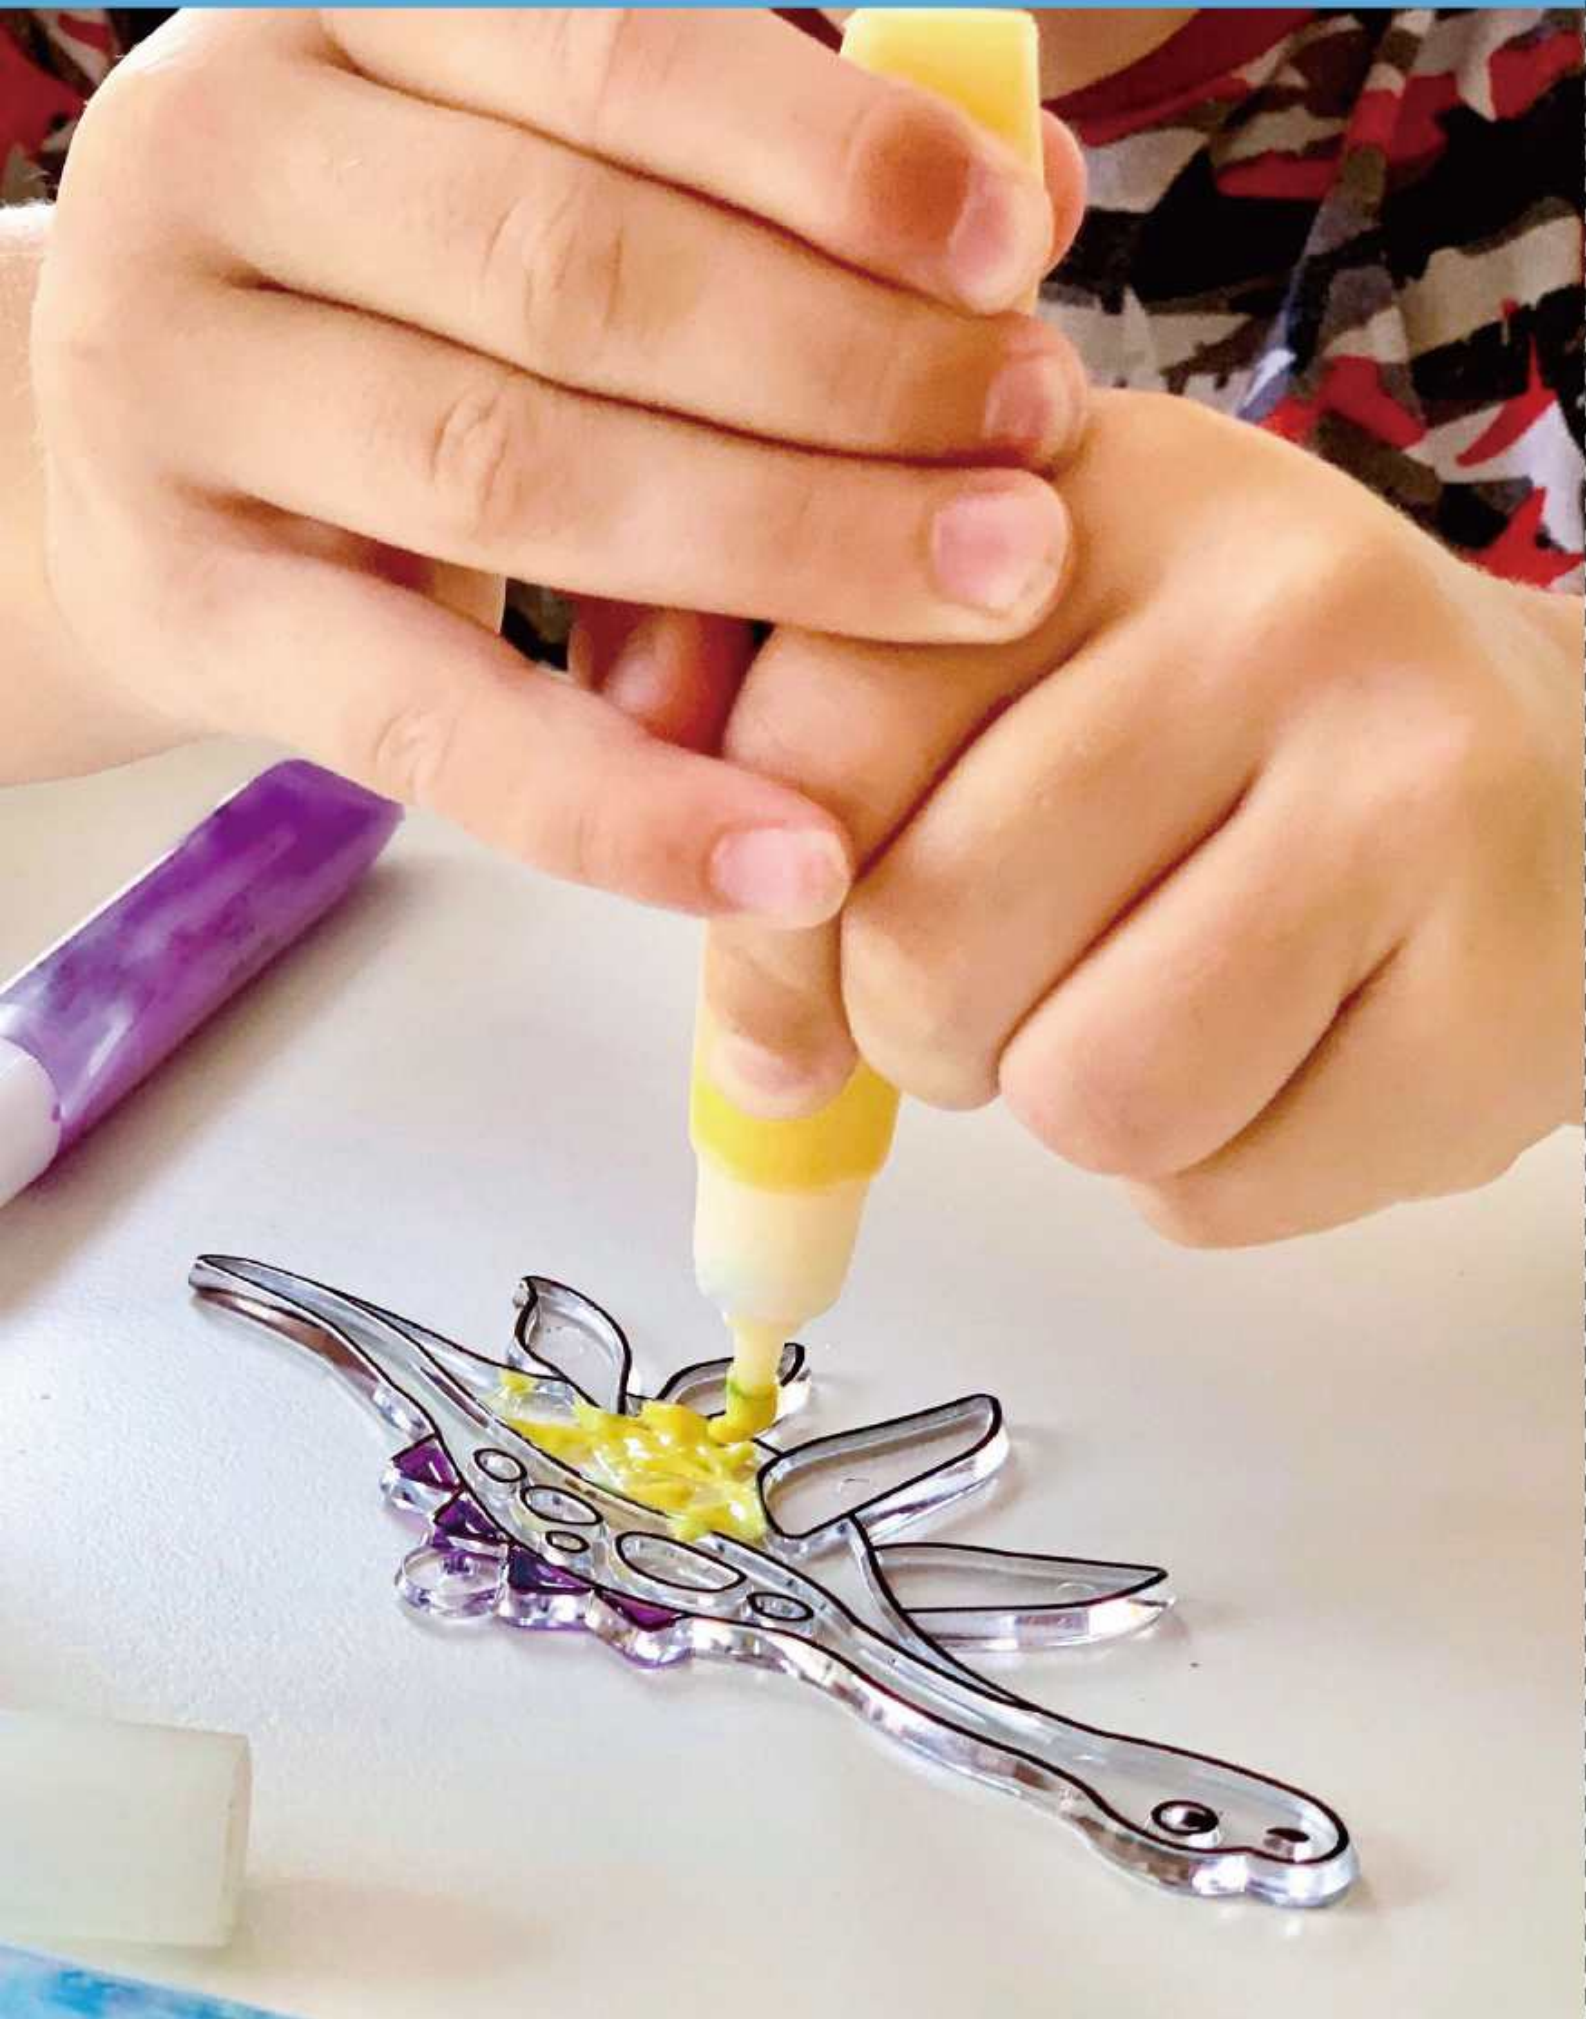

Suncatcher Painting
Kit-Easter
Size: 11.5x17.3x1.7cm
Qty/Ctn: 0/144
Gw/Nw: 5.4/4.4kg
Master CTN: 50x37x38cm

Suncatcher Painting
Kit-Thanksgiving
Size: 11.5x17.3x1.7cm
Qty/Ctn: 0/144
Gw/Nw: 5.4/4.4kg
Master CTN: 50x37x38cm