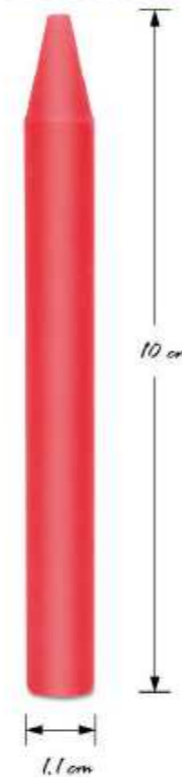

CRAYON - Premium Crayons

Medium Crayons

220009 (B0009) 4PCS
4 Crayons
Size: 10.4x4.6x1.1cm
Qty/Ctn:60/240
Gw/Nw: 12kg / 10.5kg
Master CTN: 32x23x31cm

220010 (B0010) 6PCS
6 Crayons
Size: 10.4x6.8x1.1cm
Qty/Ctn:60/180
Gw/Nw: 13kg / 11.5kg
Master CTN: 23.5x23x28.5cm

220011 (B0011) 8PCS
8 Crayons
Size: 10.4x9x1.1cm
Qty/Ctn:60/120
Gw/Nw: 11.7kg / 10.2kg
Master CTN: 46x29.5x28.5cm

220012 (B0012) 12PCS
12 Crayons
Size: 10.4x17x1.1cm
Qty/Ctn:60/120
Gw/Nw: 16kg / 14.5kg
Master CTN: 38x34.5x38cm

Large Crayons