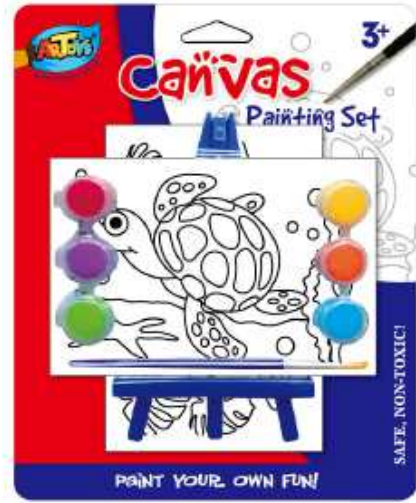

182014
Canvas Painting Set
Size: 18.5x23x3.5cm
Qty/Ctn: 12/96
GW/NW: 6.8/6.5kg
Master CTN: 50x39x45.5cm

CONTENTS:
6 colors of acrylic paint,
2 printed canvas,
1 paint brush,
1 plastic easel.