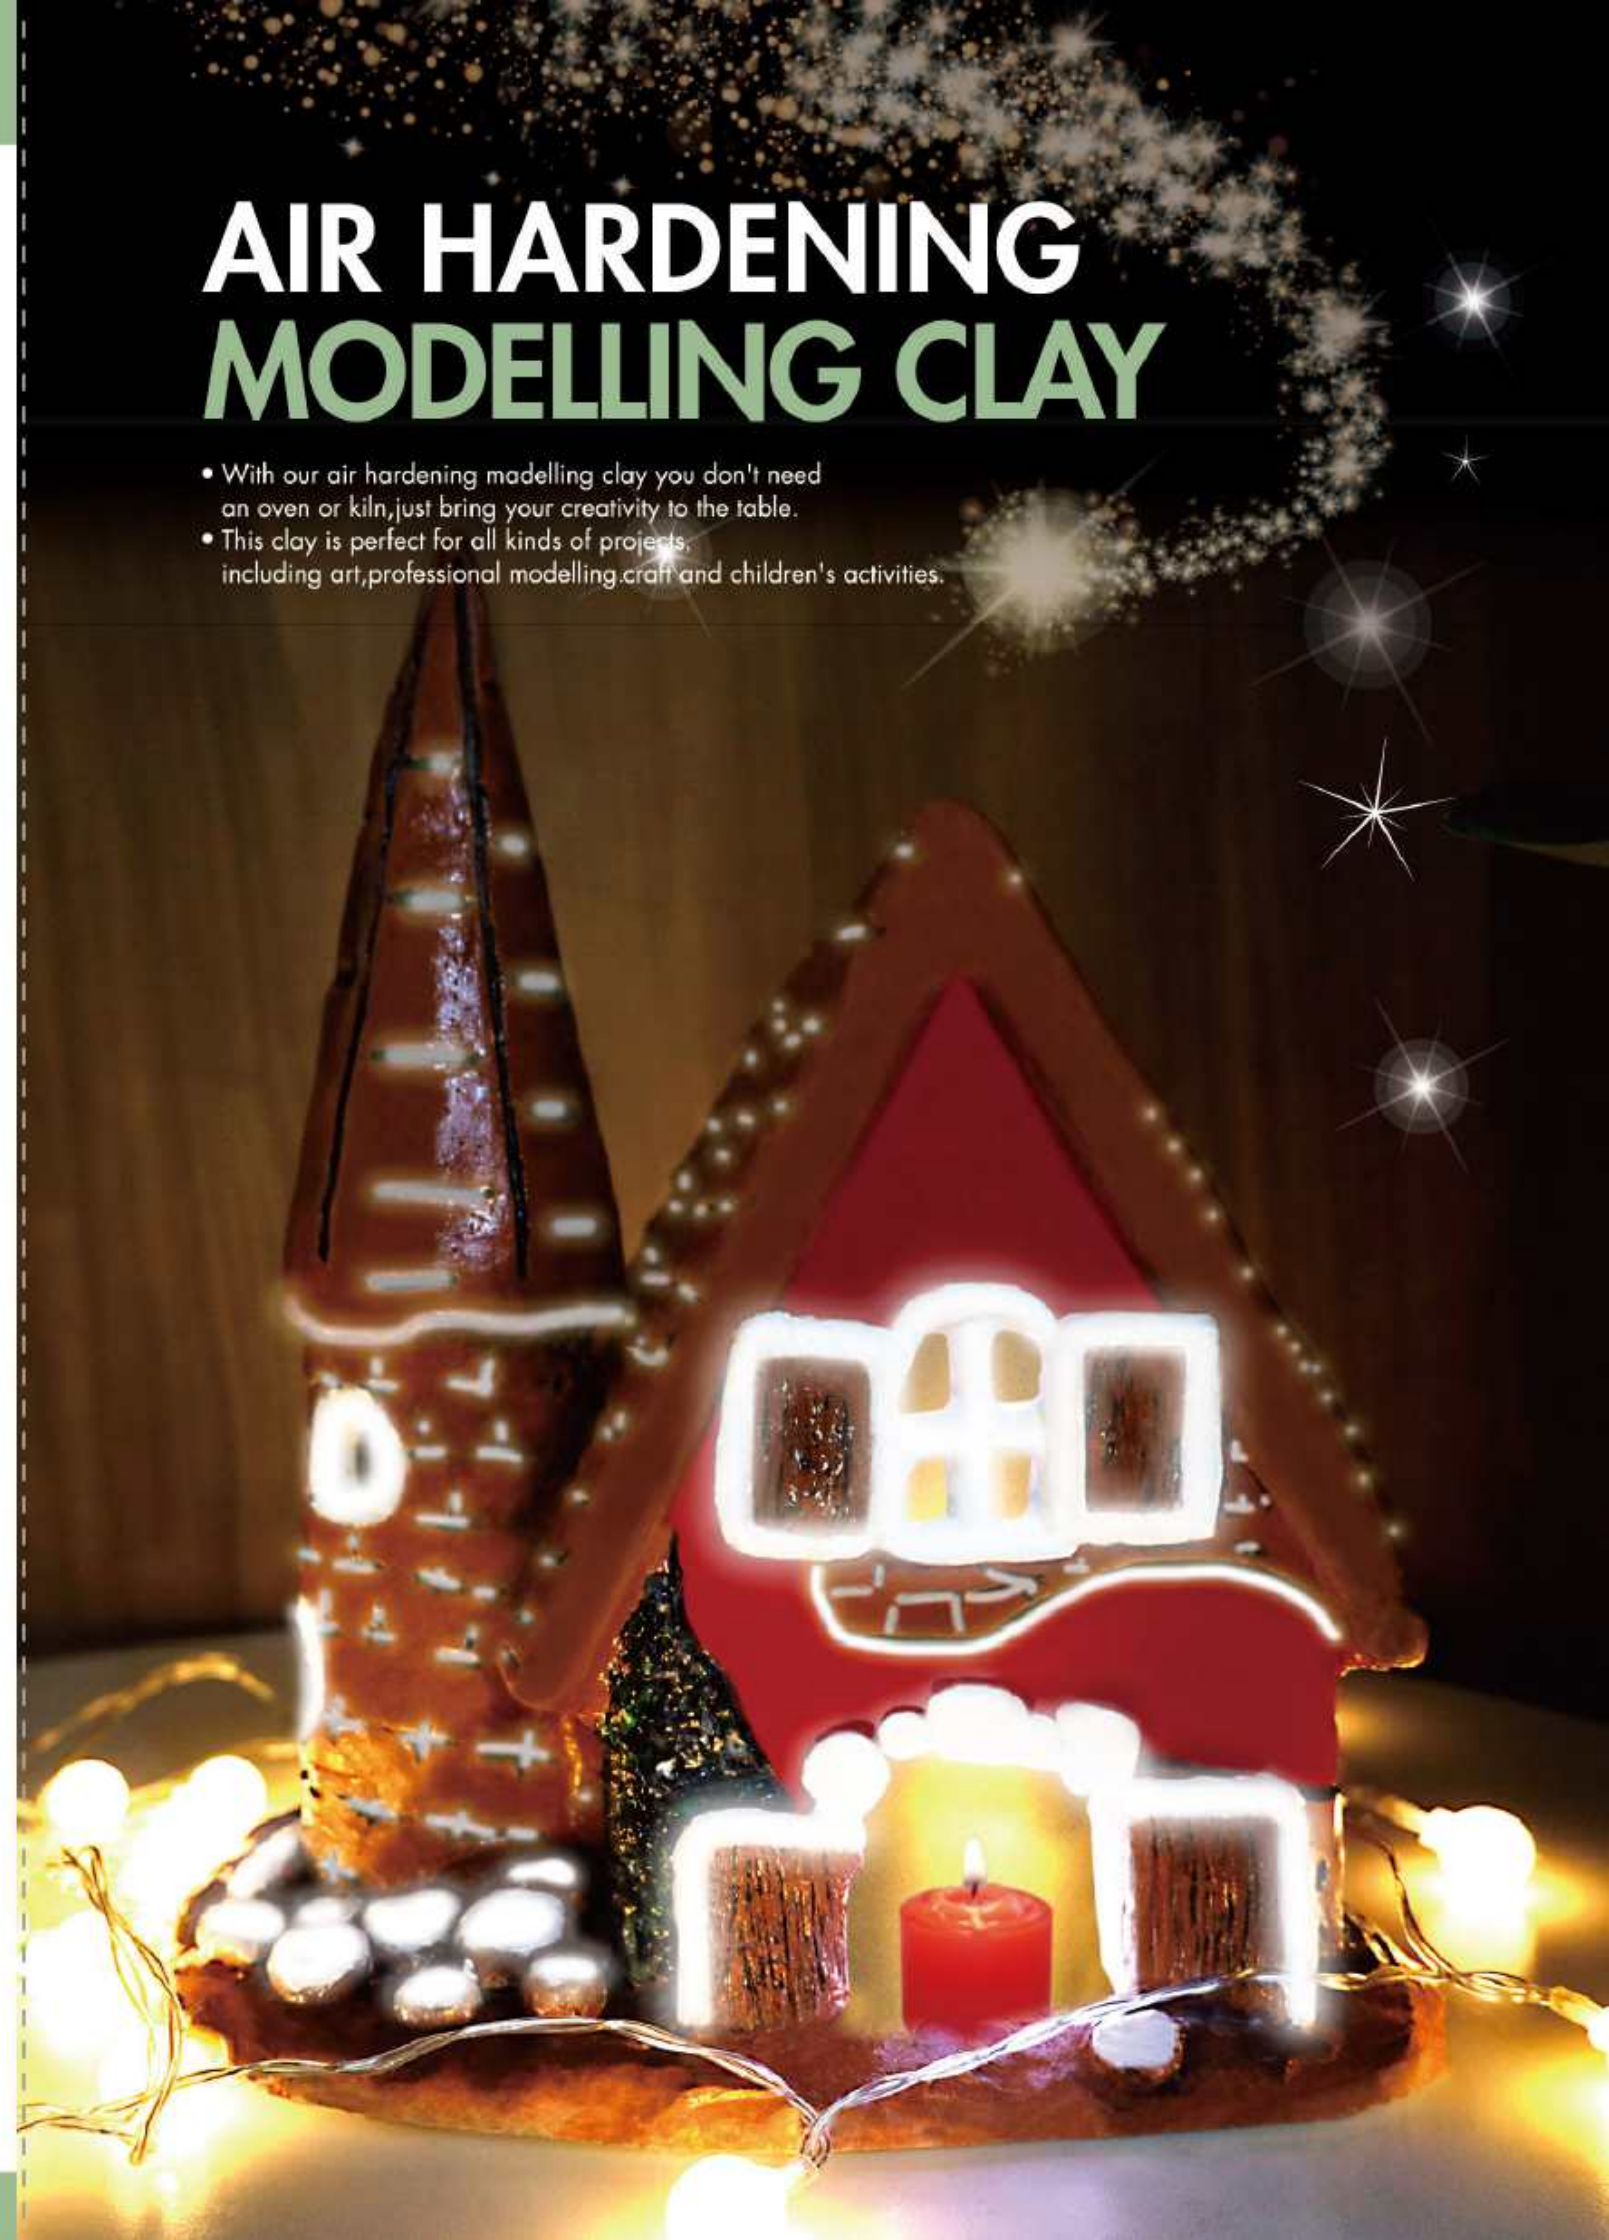

AIR HARDENING MODELLING CLAY

- With our air hardening modelling clay you don't need an oven or kiln, just bring your creativity to the table.
- This clay is perfect for all kinds of projects, including art, professional modelling, craft and children's activities.