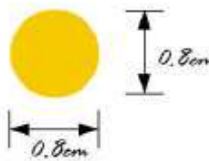

CRAYON - Premium Crayons

Small Crayons

220001 (B0001) 4PCS
4 Crayons
Size: 9.1x3.5x0.9cm
Qty/Ctn:48/576
Gw/Nw: 12.3kg / 11.8kg
Master CTN: 33x22x42cm

220002 (B0002) 6PCS
6 Crayons
Size: 9.1x5x0.9cm
Qty/Ctn:60/480
Gw/Nw: 12.7kg / 11.2kg
Master CTN: 41x24x36.5cm

220003 (B0003) 8PCS
8 Crayons
Size: 9.1x6.6x0.9cm
Qty/Ctn:60/240
Gw/Nw: 12.3kg / 10.8kg
Master CTN: 41x22.5x24.5cm

220004 (B0004) 12PCS
12 Crayons
Size: 9.1x9.8x0.9cm
Qty/Ctn:40/160
Gw/Nw: 12.7kg / 11.2kg
Master CTN: 41x22.5x30.5cm

220005 (B0005) 24PCS
24 Crayons
Size: 9.1x10x1.8cm
Qty/Ctn:24/96
Gw/Nw: 15kg / 13.5kg
Master CTN: 41x22.5x28.5cm

220006 (B0006) 36PCS
36 Crayons
Size: 10.1x9.4x2.7cm
Qty/Ctn:12/72
Gw/Nw: 15kg / 13.5kg
Master CTN: 42x23x31.5cm

220007 (B0007) 48PCS
48 Crayons
Size: 9.1x10.2x3.5cm
Qty/Ctn:12/48
Gw/Nw: 15kg / 13.5kg
Master CTN: 41x23x25.5cm

220008 (B0008) 64PCS
64 Crayons
Size: 9.2x13.5x3.6cm
Qty/Ctn:12/48
Gw/Nw: 15kg / 13.5kg
Master CTN: 42x31x26cm

Premium Crayons

Smooth Draw Technology Velvety, rich finish on your coloring project includes key primary and secondary colors

Size: $\varnothing$ 0.8cm