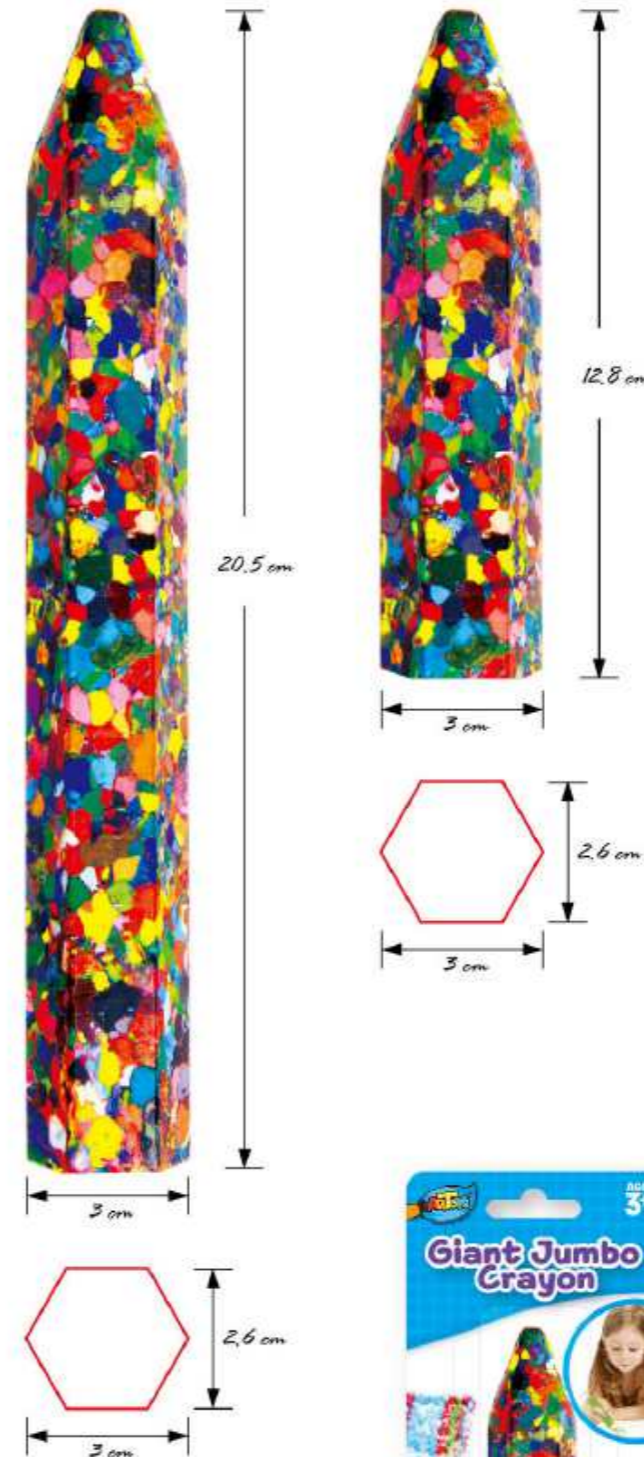

CRAYON - Crayon Blocks

Giant Crazy Crayon