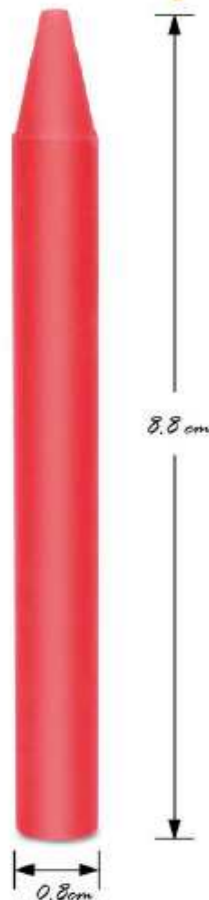

CRAYON - Premium Crayons

Small Crayons

220001 (B0001) 4PCS
4 Crayons
Size: 9.1x3.5x0.9cm
Qty/Ctn:48/576
Gw/Nw: 12.3kg / 11.8kg
Master CTN: 33x22x42cm

220002 (B0002) 6PCS
6 Crayons
Size: 9.1x5x0.9cm
Qty/Ctn:60/480
Gw/Nw: 12.7kg / 11.2kg
Master CTN: 41x24x36.5cm

220003 (B0003) 8PCS
8 Crayons
Size: 9.1x6.6x0.9cm
Qty/Ctn:60/240
Gw/Nw: 12.3kg / 10.8kg
Master CTN: 41x22.5x24.5cm

220004 (B0004) 12PCS
12 Crayons
Size: 9.1x9.8x0.9cm
Qty/Ctn:40/160
Gw/Nw: 12.7kg / 11.2kg
Master CTN: 41x22.5x30.5cm

220005 (B0005) 24PCS
24 Crayons
Size: 9.1x10x1.8cm
Qty/Ctn:24/96
Gw/Nw: 15kg / 13.5kg
Master CTN: 41x22.5x28.5cm

220006 (B0006) 36PCS
36 Crayons
Size: 10.1x9.4x2.7cm
Qty/Ctn:12/72
Gw/Nw: 15kg / 13.5kg
Master CTN: 42x23x31.5cm

220007 (B0007) 48PCS
48 Crayons
Size: 9.1x10.2x3.5cm
Qty/Ctn:12/48
Gw/Nw: 15kg / 13.5kg
Master CTN: 41x23x25.5cm

220008 (B0008) 64PCS
64 Crayons
Size: 9.2x13.5x3.6cm
Qty/Ctn:12/48
Gw/Nw: 15kg / 13.5kg
Master CTN: 42x31x26cm

Premium Crayons

Smooth Draw Technology Velvety, rich finish on your coloring project includes key primary and secondary colors

Size: $\varnothing$ 0.8cm