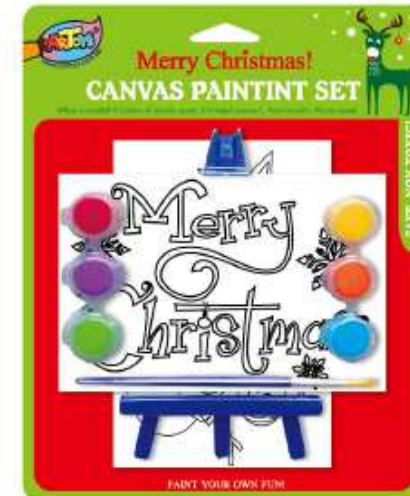

182014-8

182014-9

182012-1

182012-2

182012-3

182012 Canvas Painting Set-The World Famous Buildings

**182011**  
 Canvas Painting Set  
 Size: 22x18x3.5cm  
 Qty/Ctn: 12/48  
 Gw/Nw: 5.5kg /4kg  
 Master CTN: 63x40.5x25.5 cm