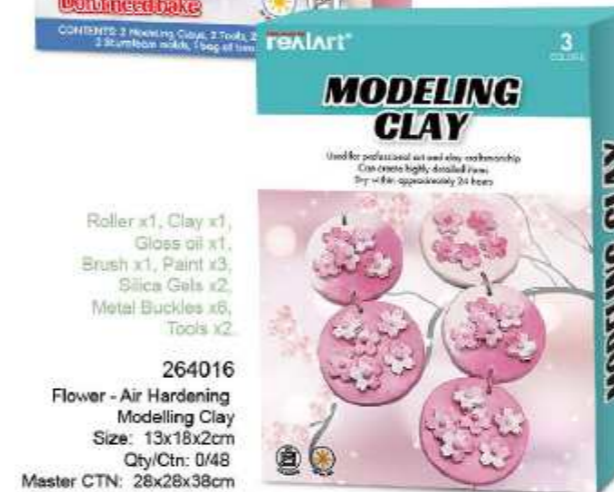

Roller x1, Clay x1,
Gloss oil x1,
Brush x1, Paint x3,
Silica Gels x2,
Metal Buckles x6,
Tools x2.

264016
Flower - Air Hardening Modelling Clay
Size: 13x18x2cm
Qty/Ctn: 0/48
Master CTN: 28x28x38cm