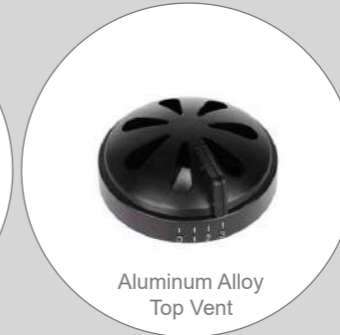

Ash Tool

Rotisseries

Bamboo Side Shelves and Handle

Gloves

Rotisseries

Steak Knuring iron

Cast Iron Top Vent

Gasket

Fish sitter

Lava Stone

Gasket

Ceramic Chicken Sitter

Aluminum Alloy Top Vent

SS304 Top Vent

Ceramic Base

Thermometer

Wheels

Rain Cover

Bamboo Pizza shovel

Stainless steel pizza shovel