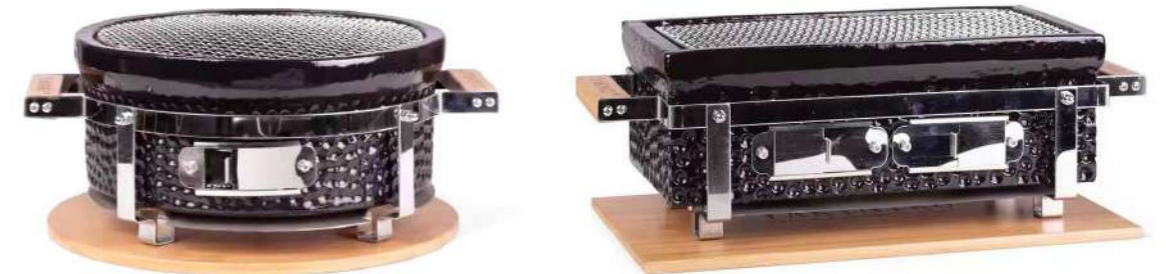

Table Kamado Round

Table Kamado Round

Stainless steel cooking grate	φ30.5cm
choacoal plate	φ28cm, T=3mm
ceramic body size	34.5×14cm
Assemble size	45.5×34.5×17cm
N.W./G.W.	11.5kg/12.5kg
Stainless steel stand	
Stainless steel bottom vent	
Bamboo handle	10.5×3×2.3cm
Bamboo base plate	φ34, thickness 2cm
packing size	53×42×28cm
loading qty	488pcs/20GP
	976pcs/40GP
	1098pcs/40HQ

Table Kamado Rectangle

Stainless steel cooking grate	35×17cm
choacoal plate	22×14.3cm, T=3mm
ceramic body size	39.5×22×13
Assemble size	52.5×22×16
N.W./G.W.	12.5kg/13kg
Stainless steel stand	
Stainless steel bottom vent	
Bamboo handle	10.5×3×2.3cm
Bamboo base plate	40×13, thickness 2cm
packing size	59.5×32×25.5cm
loading qty	567pcs/20GP
	1260pcs/40GP
	1400pcs/40HQ