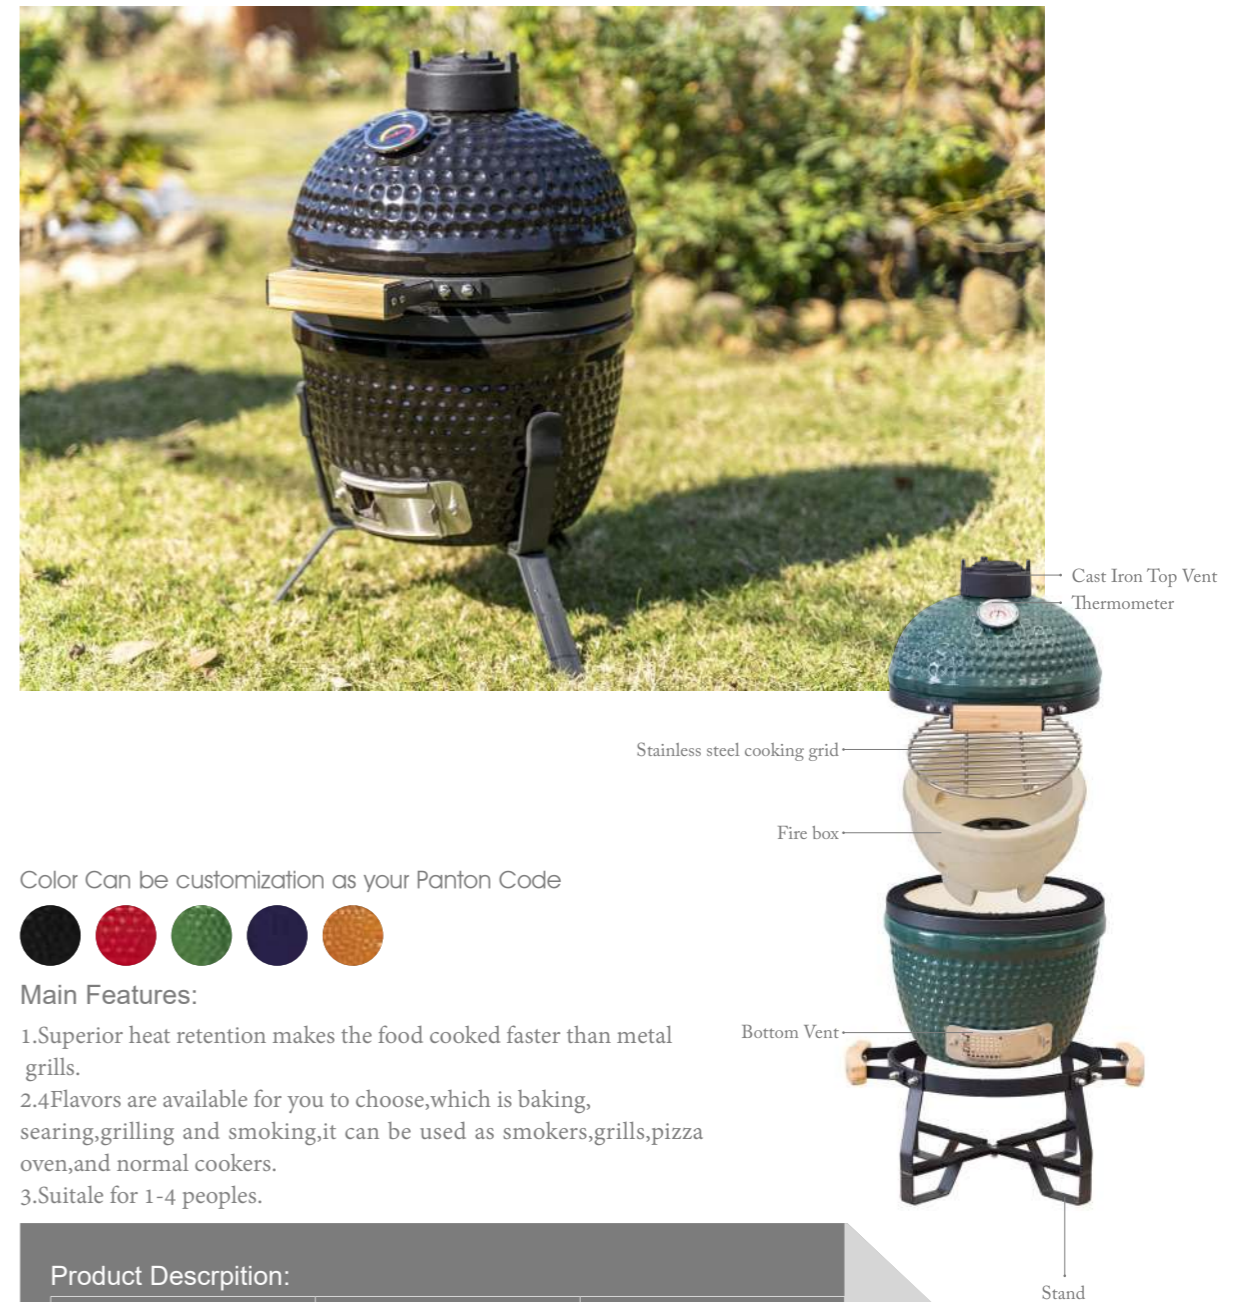

MCD-1300S MCD-1300D

Color Can be customization as your Pantone Code

Main Features:

1. Superior heat retention makes the food cooked faster than metal grills.
2. 4 Flavors are available for you to choose, which is baking, searing, grilling and smoking, it can be used as smokers, grills, pizza oven, and normal cookers.
3. Suitable for 1-4 people.

Product Description:

Model	MCD1300S	MCD1300D
Product Size	43.3×56×47.8cm	43.3×56×47.8cm
Cooking Area	85Sqin 1547.4cm²	85Sqin 1547.4cm²
Cooking grid	SS304 265mm	SS304 260mm
N.w/G.w	23/26kg	24/27kg
Packing Dimension	38.5×43.5×50.5cm	38.5×43×53cm
Loading Quantity by sea	312/648/810	312/648/810