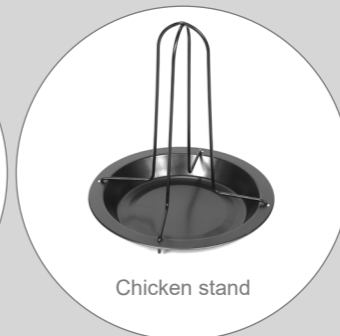

Accessories