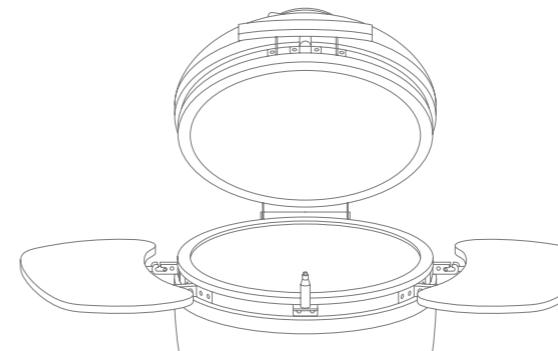

▲ CNC bending machine