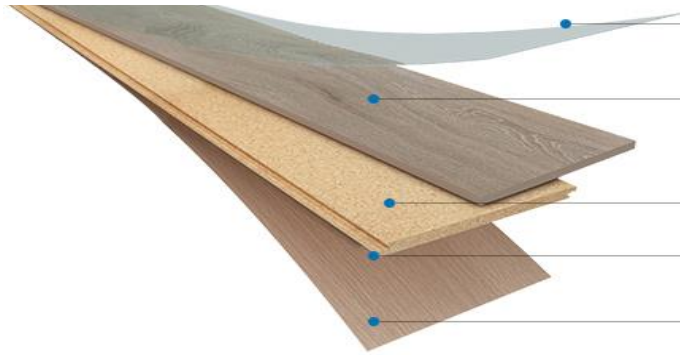

Global Floorings Catalog 2024

1. **1. UV Coating layer**
   A coating to protect the surface from daily stain & scratch
2. **2. Veneer layer**
   Creates stunning wood / bamboo visuals with diversified gloss.
3. **3. HDF Core**
   Provides extreme durability and stability
4. **4. Locking system**
   Ensures easy installation and 100% water repellent
5. **5. Back layer**
   Provides extra stability with real wood veneer.

Floor Construction	Style No	Floor Name	Plank/Tile Thickness	L x W	Edge Treatment	Veneer	Profile	Image	Customizable	Price/SP.ft
<i>Sarek Collection : Sarek inherits the comfort and stability of multi-layer hardwood floors</i>										
Multi-layer Engineered Wood	GL-E-S01	Walnutt	15.0mm	1900 x 190 mm	V-Bevel	1.5mm	T&G		√	$0.65/SP.ft
Multi-layer Engineered Wood	GL-E-S02	Oak	14.0mm	1210 x 165 mm	V-Bevel	1.0mm	T&G		√	$0.65/SP.ft
Multi-layer Engineered Wood	GL-E-S03	Oak	15.0mm	1900 x 190 mm	V-Bevel	1.5mm	T&G		√	$0.65/SP.ft
Multi-layer Engineered Wood	GL-E-S04	Oak	15.0mm	1900 x 190 mm	V-Bevel	1.5mm	T&G		√	$0.65/SP.ft

Free Sample Delivery