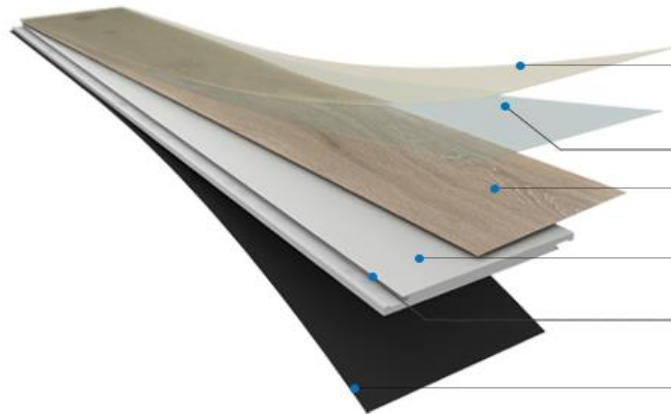

Global Floorings Catalog 2024

Engineered Wood	GL-E-E25	Carbonlite Bamboo	12.0mm	920 x 132 mm	V-bevel	1.2mm	T&G		√	$0.65/SP.ft
Engineered Wood	GL-E-E26	Forest Bamboo	12.0mm	915 x 125 mm	Micro-bevel	1.2mm	T&G		√	$0.65/SP.ft
Engineered Wood	GL-E-E27	Mayan Bamboo	12.0mm	980 x 127 mm	Micro-bevel	1.2mm	T&G		√	$0.65/SP.ft

SPC Floor

SPC inherits its core values of beauty and durability with distinguished stain resistance property.

1. U-Protect

Stain resistant coating system.

2. Wear layer

Offers protection from wear, scuff and scratch.

3. Décor layer

Creates stunning wood and stone visuals with authentic textures.

4. Rigidcore

Provides extreme durability and flexibility.

5. Locking system

Ensures easy installation and 100% waterproof.

6. Underlay

Provides extra comfort and sound absorption properties

Floor Construction	Style No	Floor Name	Plank/Tile Thickness	L x W	Edge Treatment	Veneer	Profile	Image	Customizable	Price/SP.ft

Calmness Collection: Calmness is a collection of global aesthetics, includes various patterns that have long been popular on the market.

Free Sample Delivery