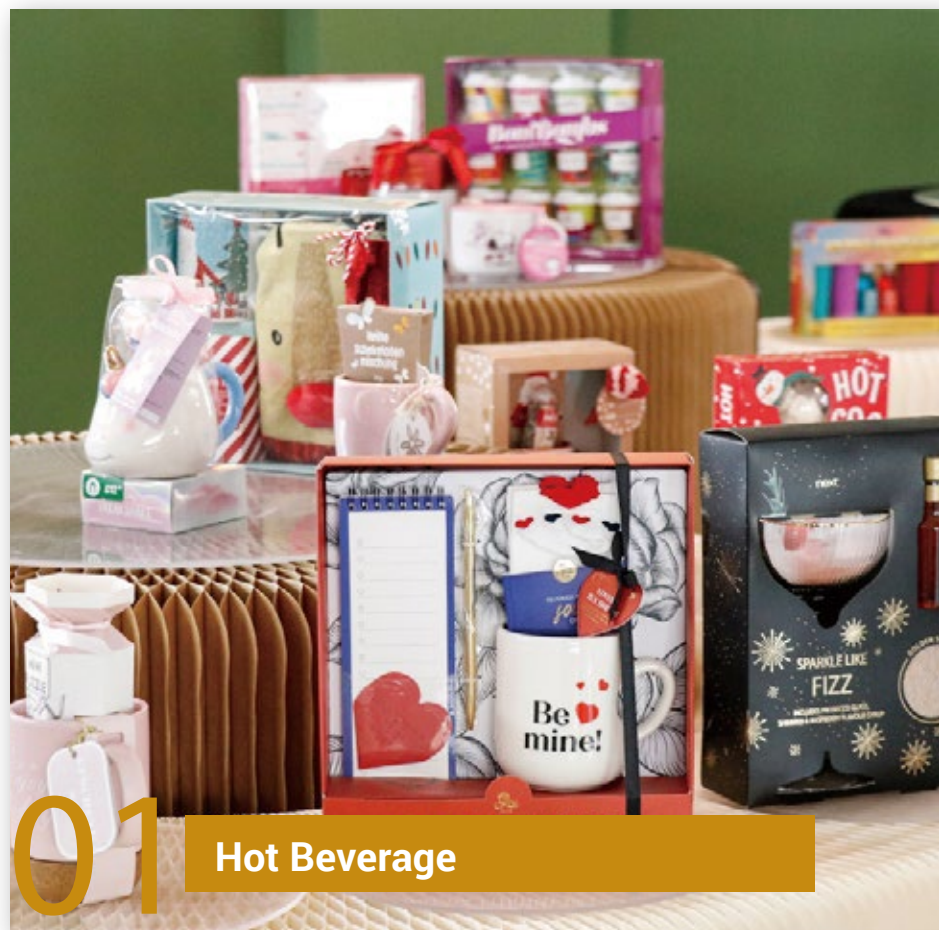

Innopack offers innovative gifting solutions and provides contract packing services to global retailers and importers. With design office in Australia and R&D offices in Qingdao, Innopack is always moving forward to develop the newest and the most exciting on trends gifting products at direct factory prices.