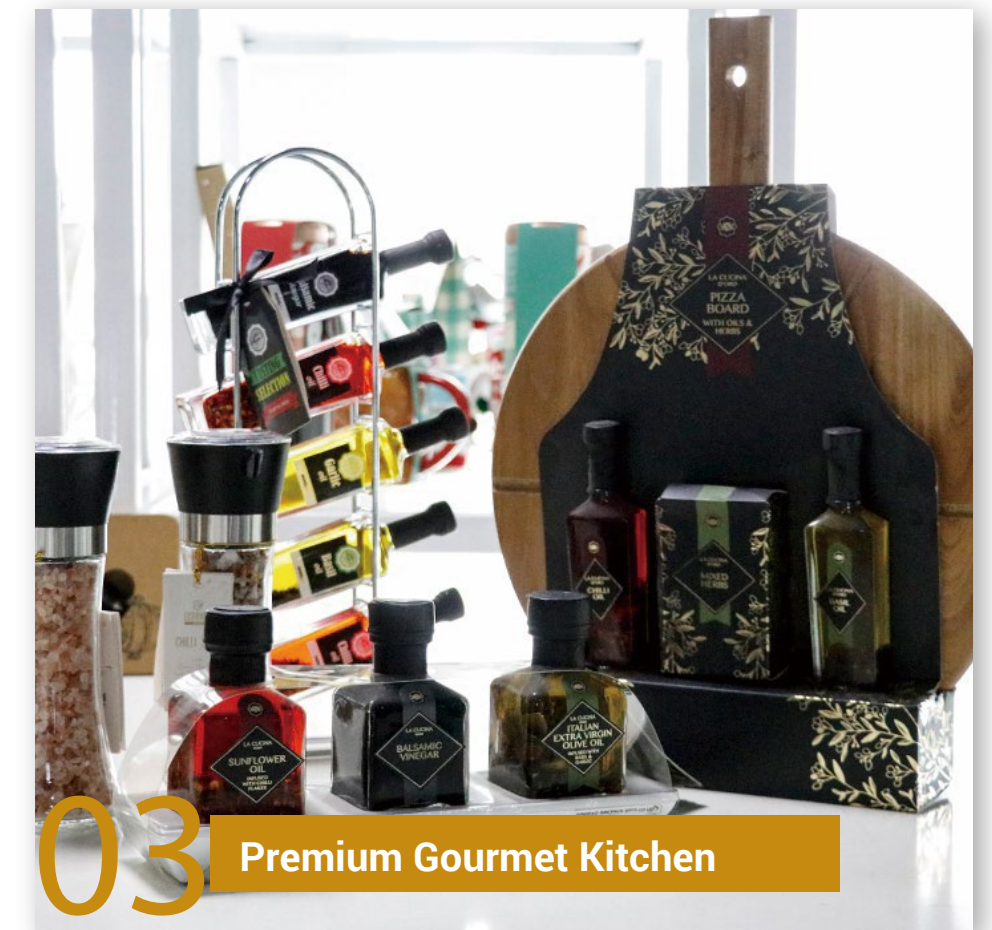

Innopack offers innovative gifting solutions and provides contract packing services to global retailers and importers. With design office in Australia and R&D offices in Qingdao, Innopack is always moving forward to develop the newest and the most exciting on trends gifting products at direct factory prices.