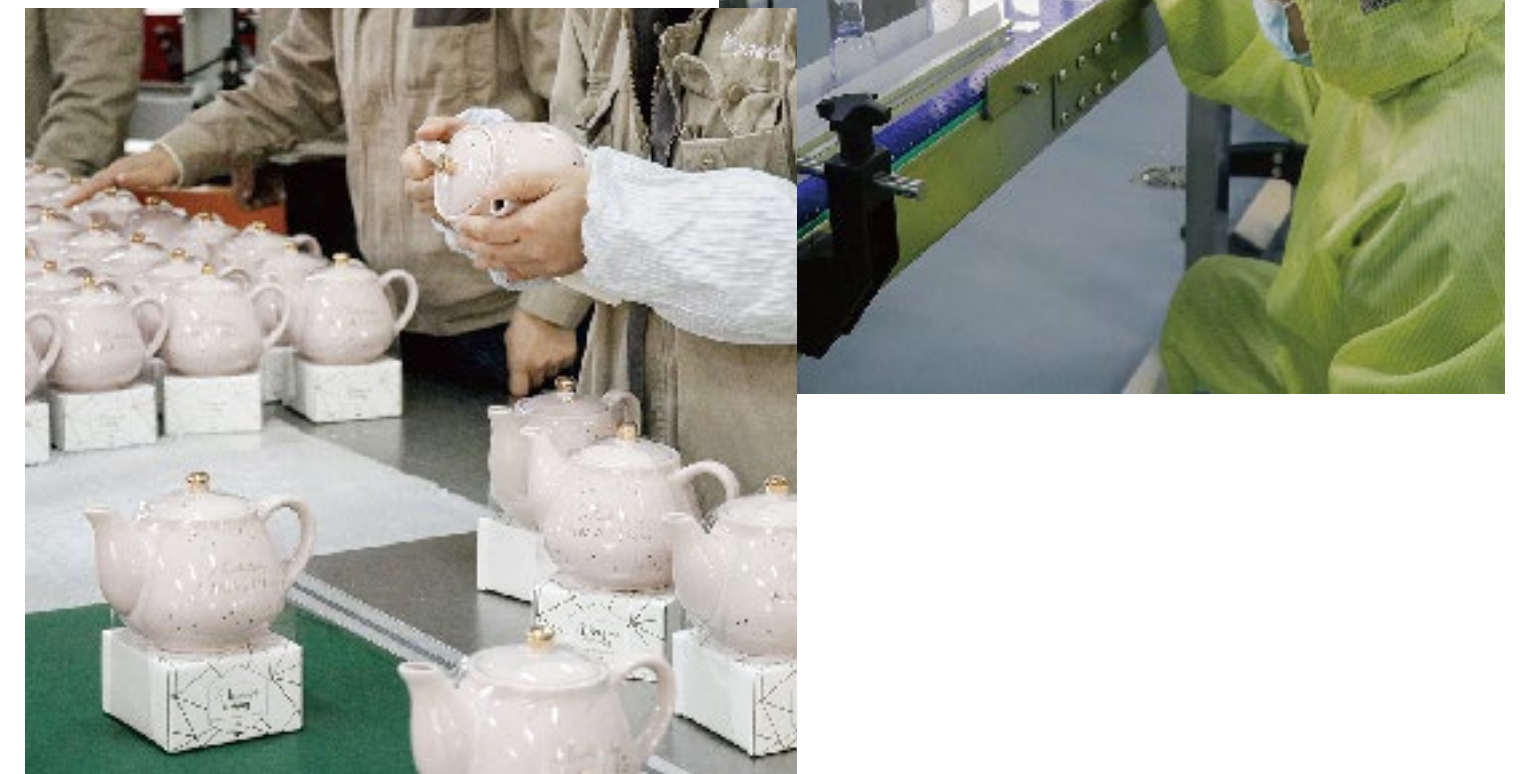

Company Profile

300 skilled workers and 70 office staffs, outstanding stable and efficient team. Annual production capacity with 8 million packs in various designs.

14,000 square meter GMP standard facility is accredited with BRC and BSCI certificate.