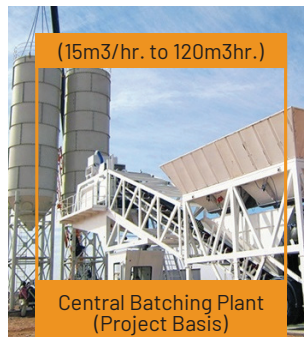

TREL READY MIX CONCRETE

At TREL- Ready mixed concrete (RMC) is produced in its fully automated and computerized concrete batching plants at multiple locations and as per requirement of clients in projects across Bangladesh.

TREL- RMC Unit manufactures and supplies concrete mixes, which are designed in its well-equipped laboratories as per established procedures to comply with various provisions of BD Standards, ACI Code.

TREL RMC Unit's experienced logistics team works closely with you to ensure that the concrete of requisite quality is delivered on time and in the appropriate quantities.

In Bangladesh, we are providing In Site Concrete Batching Plant (Ready Mix Concrete) Services.

As per requirement of clients, we are installing concrete batching plant at the project site.

We are specialized in On site ready mix concrete services.

Our Services at Ready Mix Concrete Industries

Key Strength

- Concrete Equipment, Vehicles & Plants
- Concrete Laboratory Facilities
- Expert Manpower
- Project Experience

Key Projects

- Mana Bay Water Park
- Aricha Highway
- HKDML, Palmal Group
- Kapasia 720m Bridge