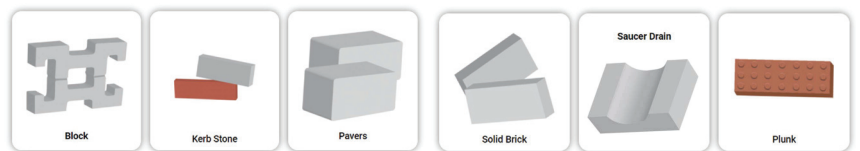

TREL CONCRETE PRODUCTS

TREL Bricks Unit was founded in 2013 as a subsidiary to the Taslima Rahman Engineering Ltd. Currently we are supplying to develop lots of road construction project, housing and developers, etc.

Our dynamic business offers range of professional services, from the manufacturing of a range of concrete products, research and development of new products, in-house on-site Certified testing laboratories, in-house maintenance and equipment development division and in-house delivery fleet, which is guaranteed to be of the highest quality.

Concrete Products

1 Concrete Bricks & Blocks	7 RCC Pipes
2 Kerb Stones	8 RCC Posts
3 Pre Cast Piles	9 Pre Cast Concrete Slab
4 Pre Cast Structures	10 Pre Cast Concrete Fence
5 Pre Cast Drain	11 Pre Cast Concrete Panels
6 Pavers	12 PC Girders

Key clients

LGED, PWD, MANA BAY, WALTON