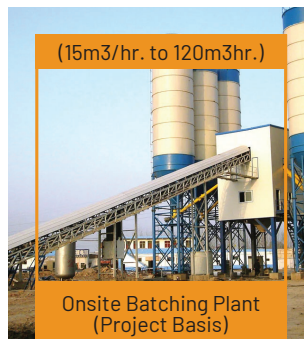

TREL READY MIX CONCRETE

At TREL- Ready mixed concrete (RMC) is produced in its fully automated and computerized concrete batching plants at multiple locations and as per requirement of clients in projects across Bangladesh.

TREL- RMC Unit manufactures and supplies concrete mixes, which are designed in its well-equipped laboratories as per established procedures to comply with various provisions of BD Standards, ACI Code.

TREL RMC Unit's experienced logistics team works closely with you to ensure that the concrete of requisite quality is delivered on time and in the appropriate quantities.

In Bangladesh, we are providing In Site Concrete Batching Plant (Ready Mix Concrete) Services.

As per requirement of clients, we are installing concrete batching plant at the project site.

We are specialized in On site ready mix concrete services.

Our Services at Ready Mix Concrete Industries

Key Strength

- Concrete Equipment, Vehicles & Plants
- Concrete Laboratory Facilities
- Expert Manpower
- Project Experience

Key Projects

- Mana Bay Water Park
- Aricha Highway
- HKDML, Palmal Group
- Kapasia 720m Bridge