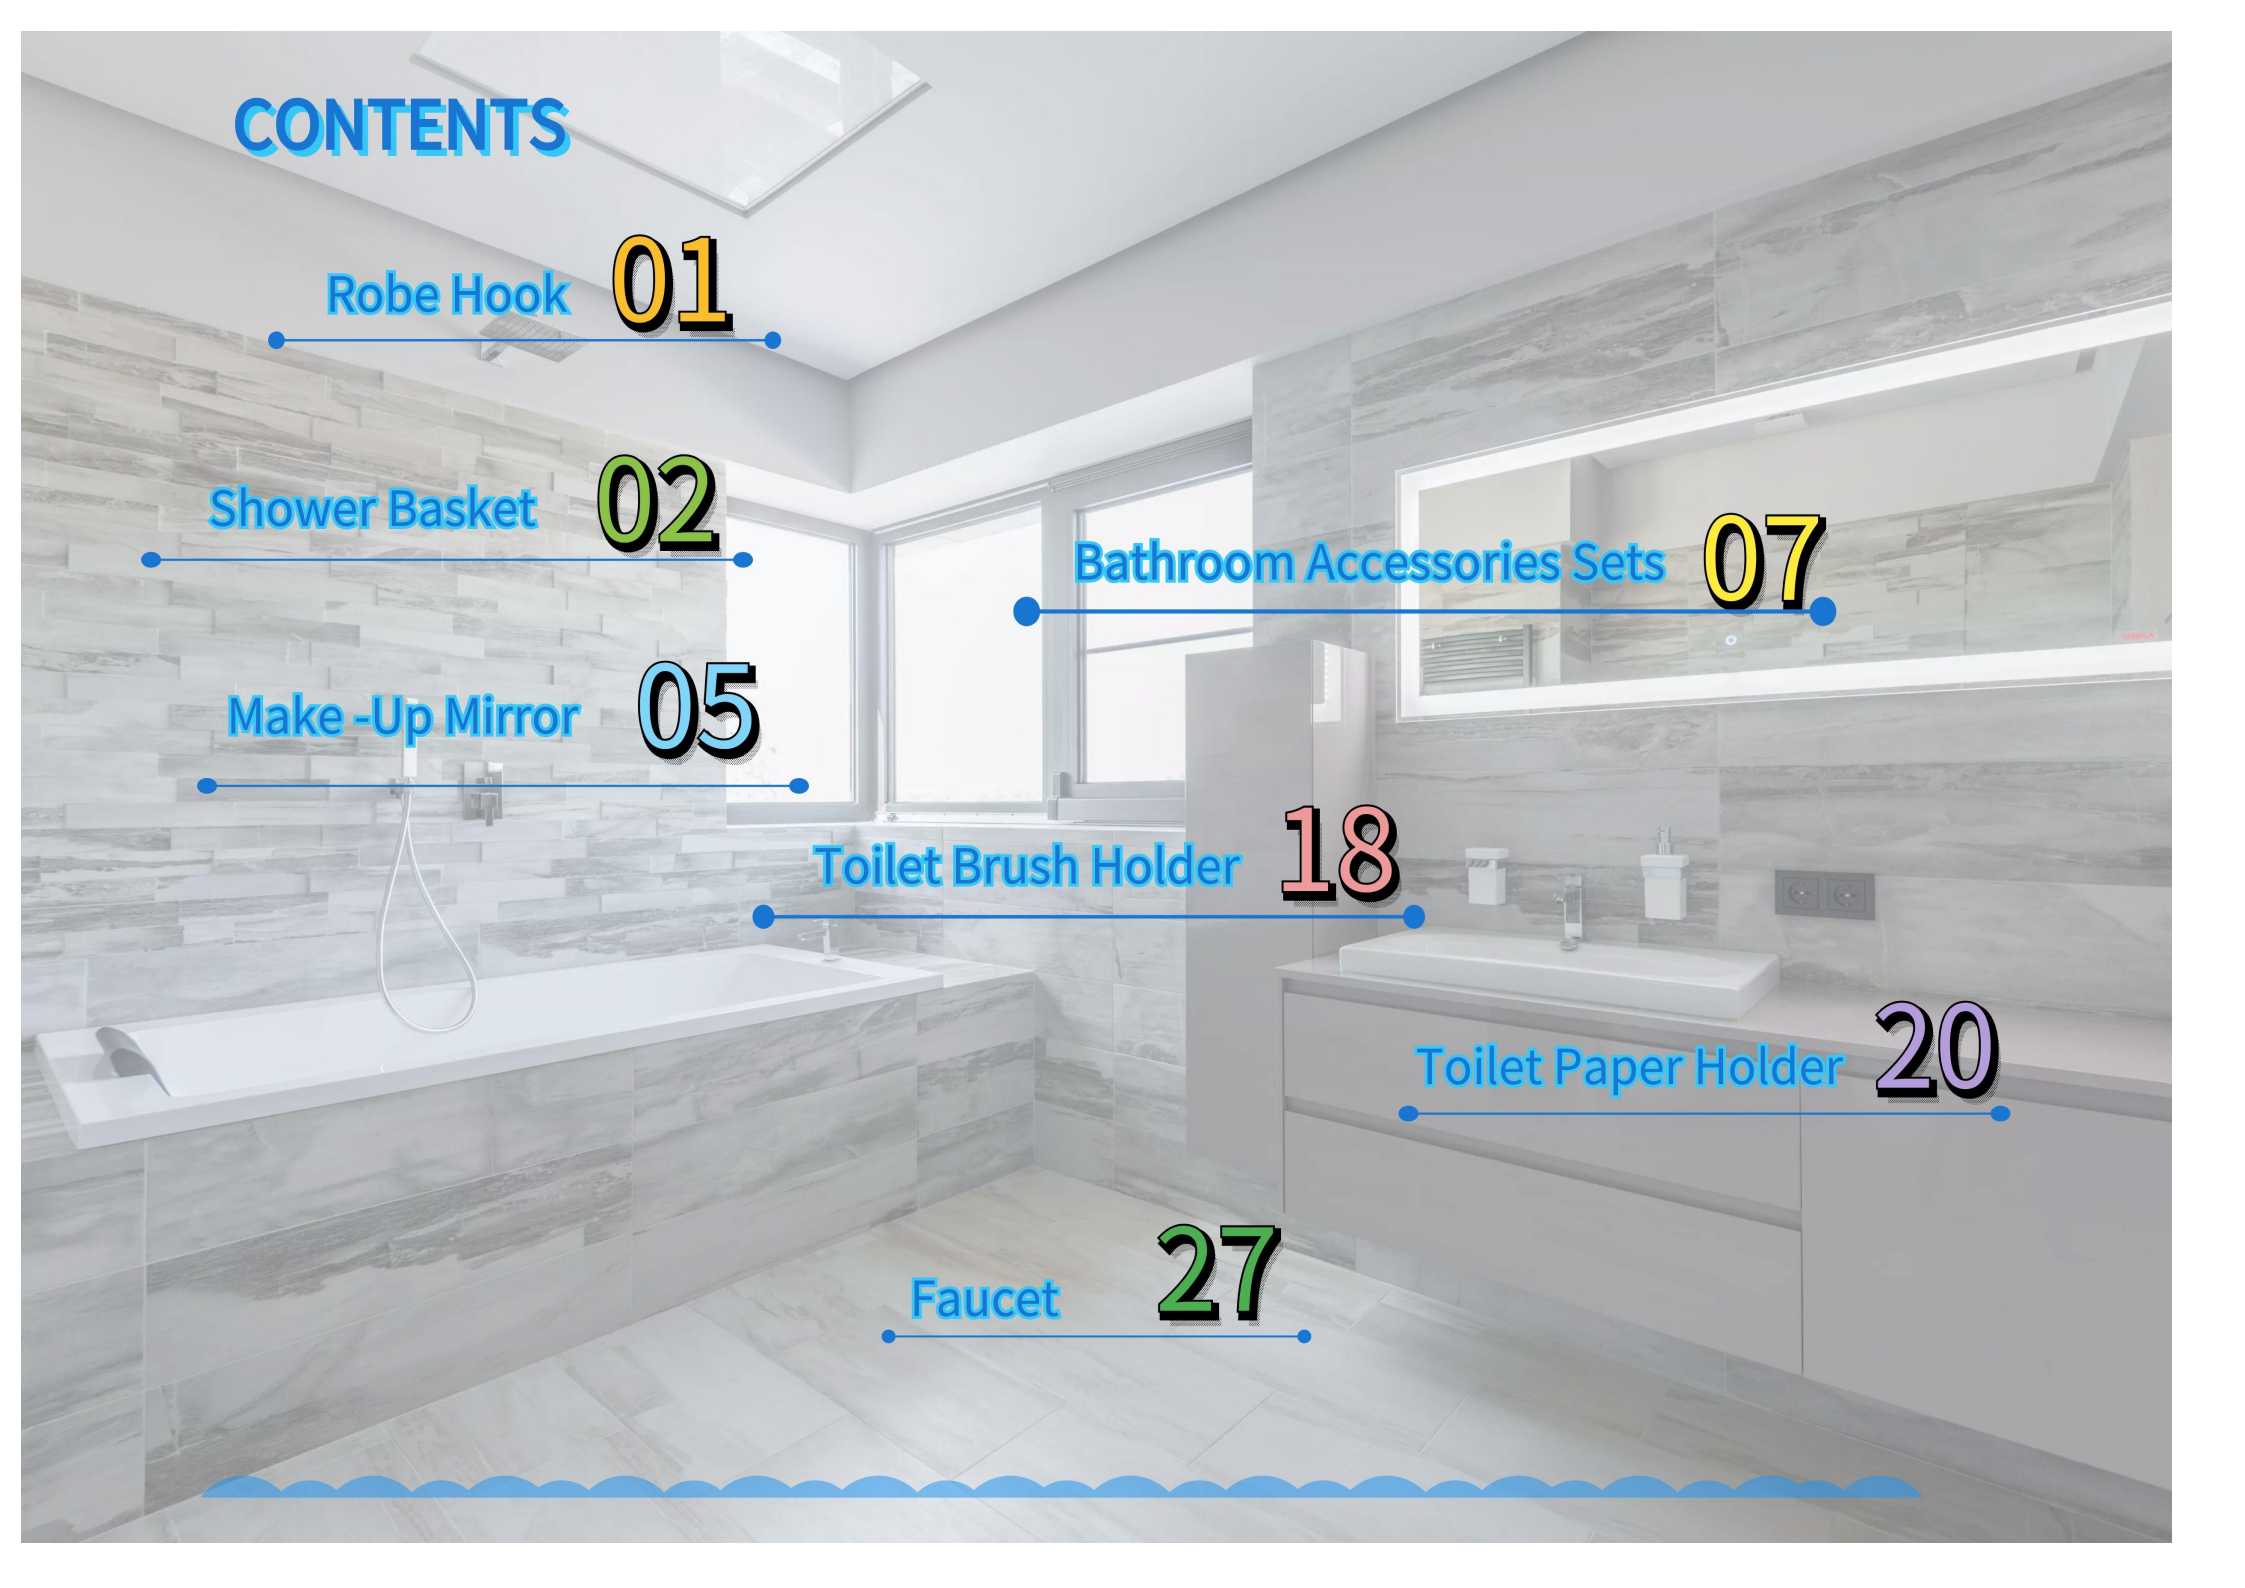

# CONTENTS

Robe Hook **01**

Shower Basket **02**

Make -Up Mirror **05**

Bathroom Accessories Sets **07**

Toilet Brush Holder **18**

Toilet Paper Holder **20**

Faucet **27**