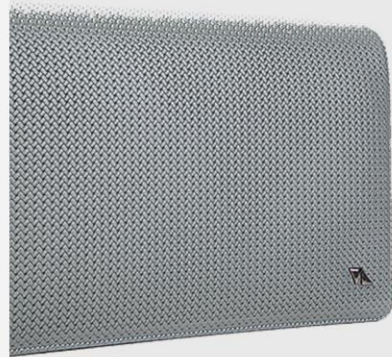

Dimensions

32×12×28 cm

Weight

580 gr

 **MashadLeather**

Mashad

S5234

Dimensions