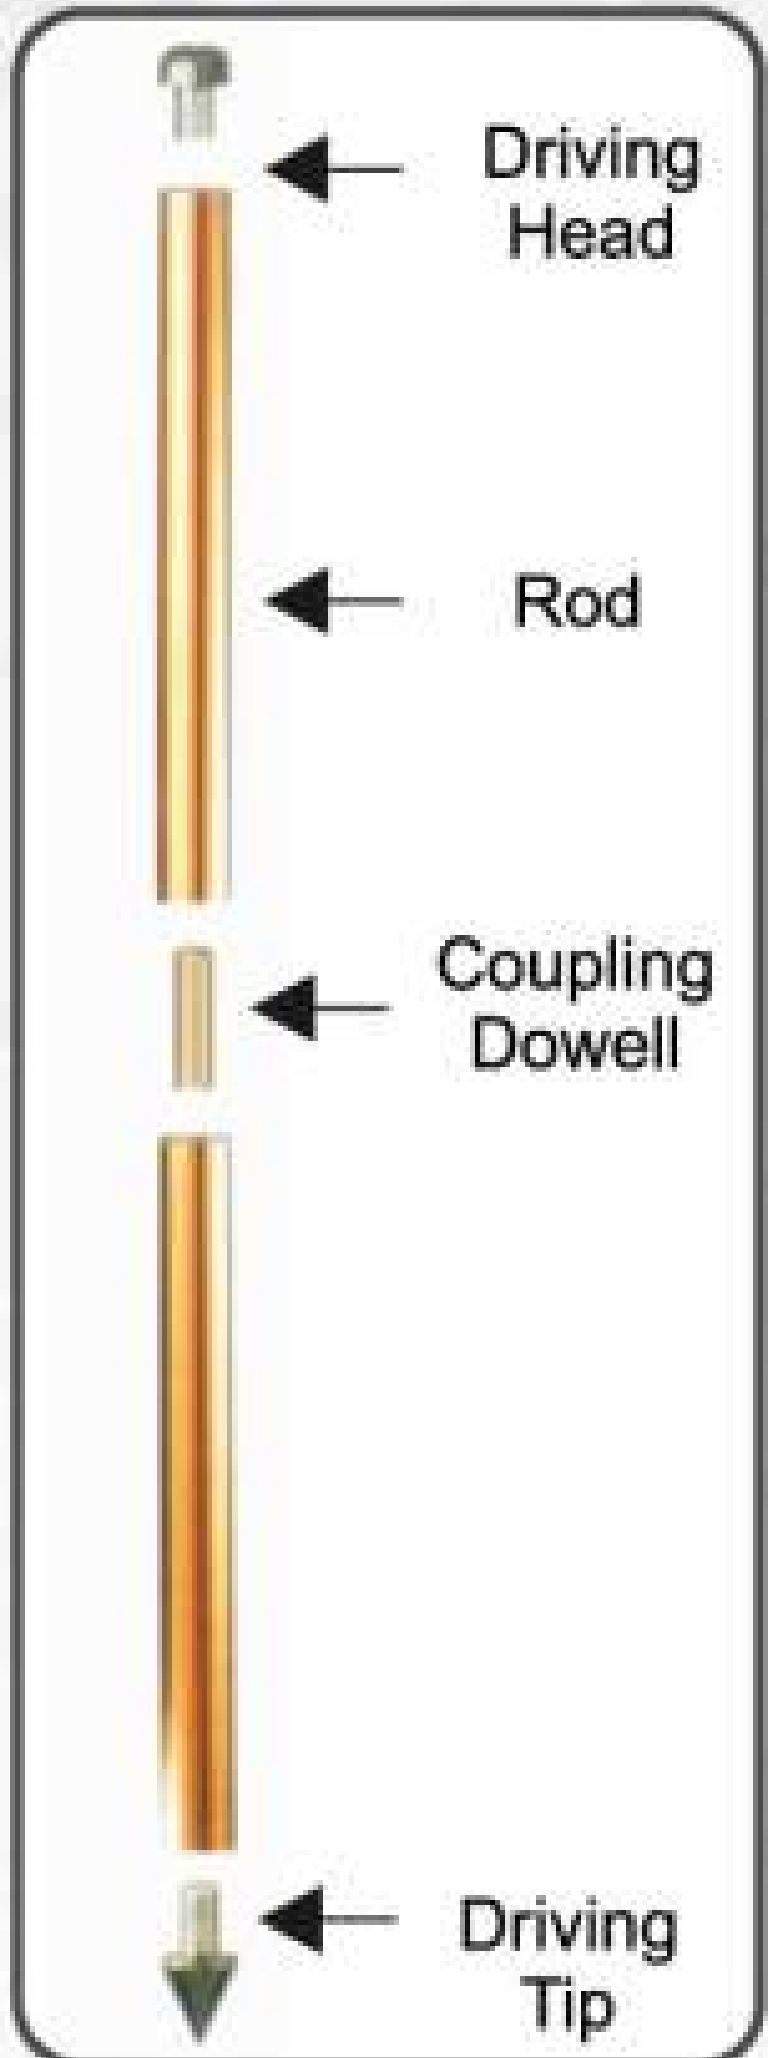

ELECTRICAL EARTHING & LIGHTNING PROTECTION

Solid Copper Earth Rod