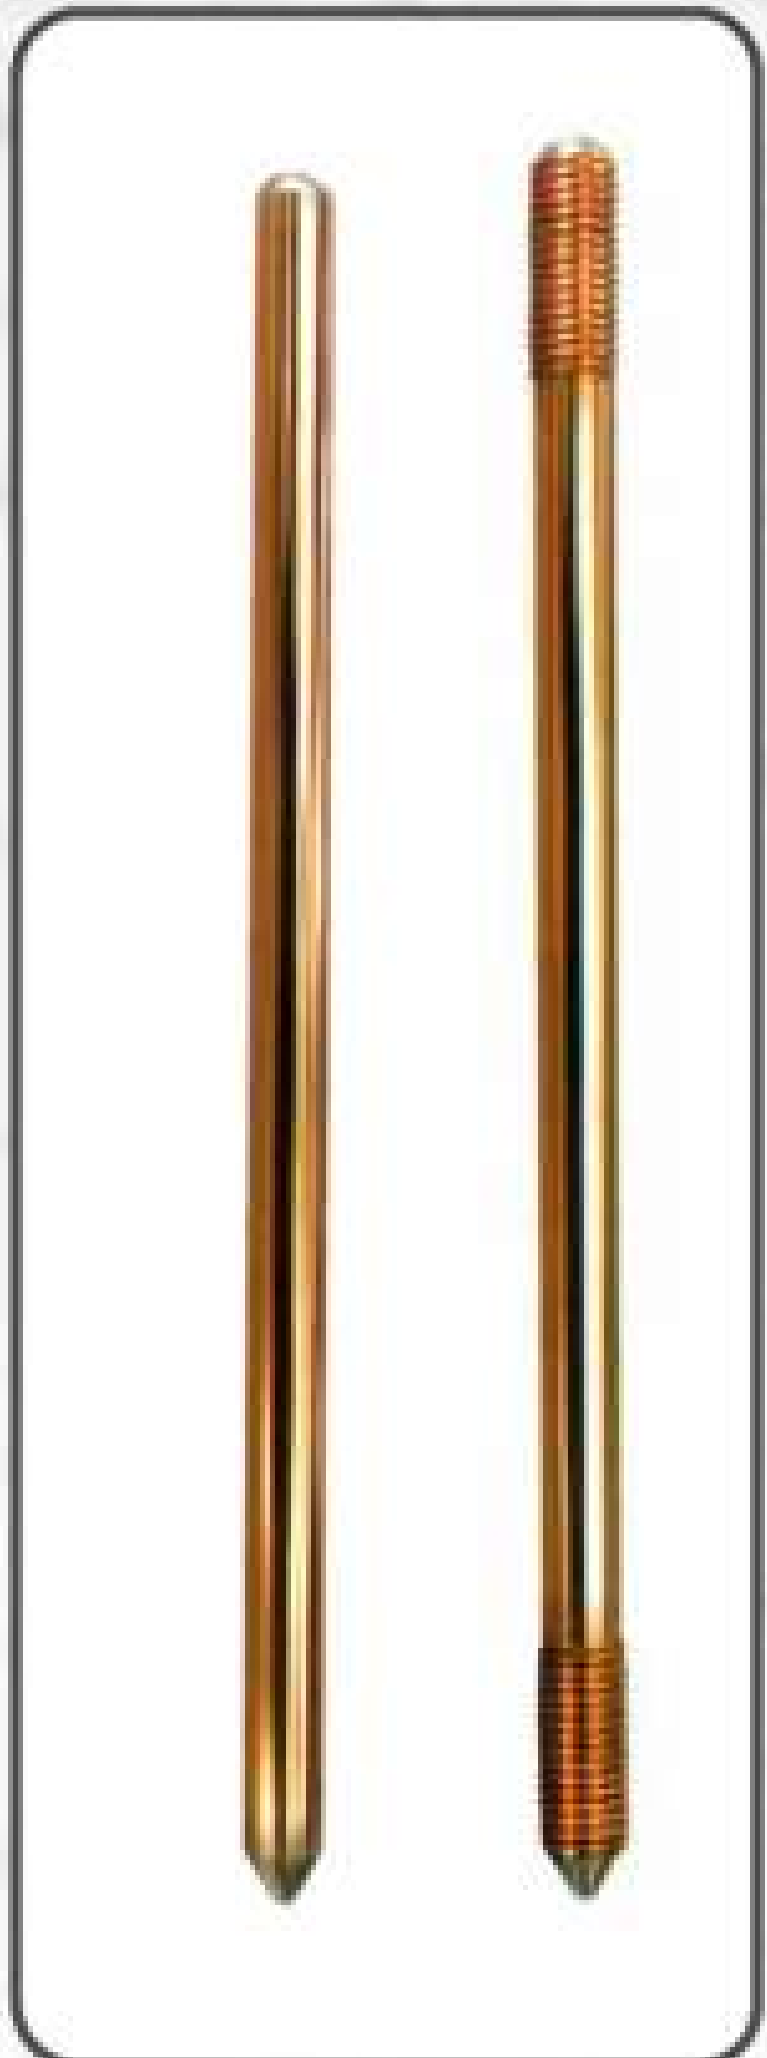

Earth Rod Coupler / Driving Stud

U Bolt Rod to Cable Clamp - GUV

Solid Copper Earth Rod

Copper Bonded Grounding Rod

U Bolt for Rigid Pipe & Cables - PUB Type

U Bolt Rod to Tape Clamp

DC Tape Clip

Square Tape Clamp

Screw Down Test Clamp

One Hole Cable Clip

Heavy Duty Cast Cable Saddle

Brass Comb Clamp

Tower Earth Clamp

Niro Clip

Universal Clamp

Air Terminal Earth Rod Set

T Rail + Base

Cross Clamps

Copper Tape

Bimetallic Connector

Lattice Plates

Earth Plate

Copper Tape - Bare/ PVC Covered

Earth Bar - Disconnecting Link