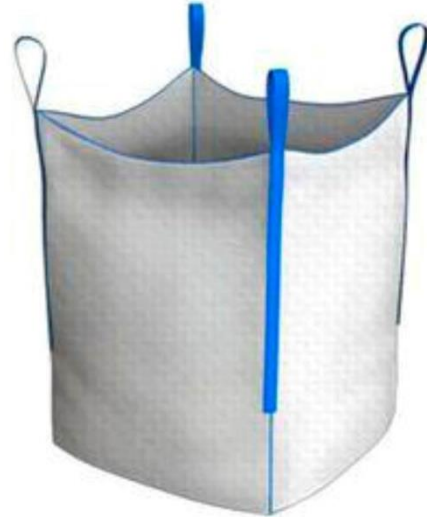

Big Bag for bulk cargo

Dimensions	
Inner length	35 inches
Inner width	35 inches
Internal height	47 inches
Top coating	35*35 inches
Top	Assembly
Overskirt	Height 31 inches
Bottom	Flat with drain valve
Bottom drain valve	Bottom drain valve with tie cord
Drain valve diameter	14 inches
Drain valve height	20 inches
Slings	
Number of slings	4 slings
Sling type	Sewn to the corners
Eye length	12 inches
Seam	Overlock + safety stitch with white rope
Security system	
Fabric density	160 gr/m ²
Safety factor	5:1
Safe weight	1 000 kg
Target	
Application sector	Bulk cargo
Additional information	
Color	White

A soft **disposable container (Big Bag)** is a packaging container made of durable polypropylene fiber. We offers products of various designs (open or assembled top, blind bottom or valve), 2- and 4-line with a lifting capacity of up to 2000 kg. Each bag is equipped with a plastic pocket for storing A4 documentation.

Packing: 20 pieces

Quantity in stock: 2 500 pieces

Big Bag for bulk cargo

Dimensions	
Inner length	35 inches
Inner width	35 inches
Internal height	47 inches
Top coating	35*35 inches
Top	Open
Bottom	Deaf
Slings	
Number of slings	4 slings
Sling type	Sewn to the corners
Eye length	12 inches
Seam	Overlock + safety stitch with white rope
Security system	
Fabric density	160 gr/m2
Safety factor	5:1
Safe weight	1 000 kg
Target	
Application sector	Bulk cargo
Additional information	
Color	White