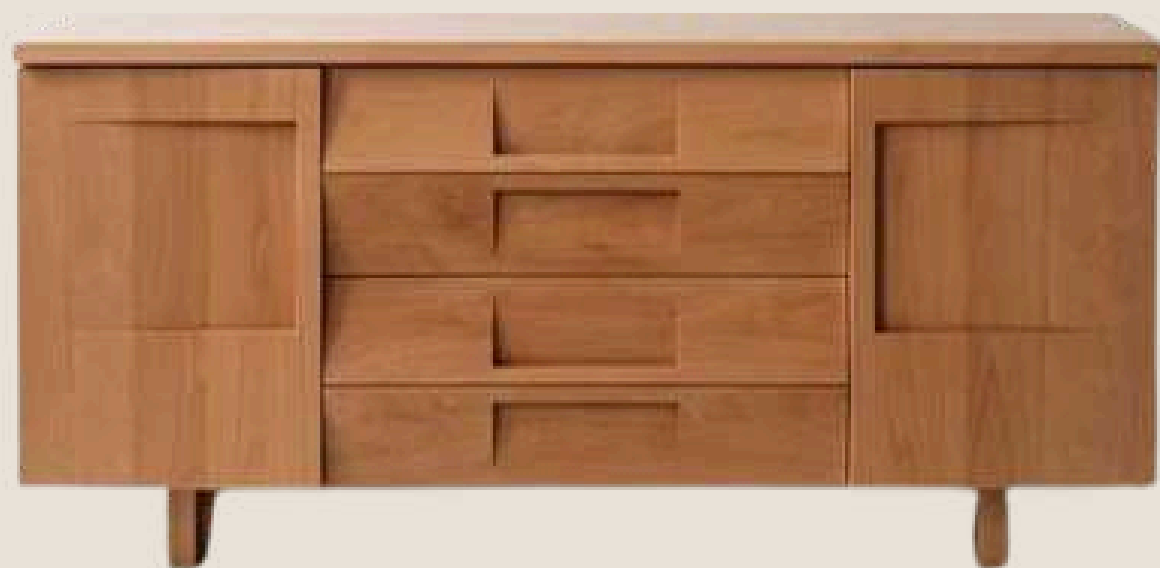

BENE DECOR

PRODUCT CATALOGUE

- COFFEE TABLES
- SIDE BOARDS
- END TABLES
- CHAIRS
- BAR STOOLS
- BENCHES
- CROCKERY UNIT
- BAR CABINET
- TV CABINET
- STUDY TABLES
- DINING TABLES
- BEDS
- SOFAS
- SHOE CABINETS
- WARDROBE
- BOOK SHELF
- PANELS

combining a contemporary taste with the Indian traditional art of handcrafting.

COFFEE TABLES

COFFEE TABLES

COFFEE TABLES

COFFEE TABLES

COFFEE TABLES

COFFEE TABLES

COFFEE TABLES

COFFEE TABLES

SIDE BOARDS

SIDE BOARDS

SIDE BOARDS

SIDE BOARDS

SIDE BOARDS

SIDE BOARDS

SIDE & END TABLES