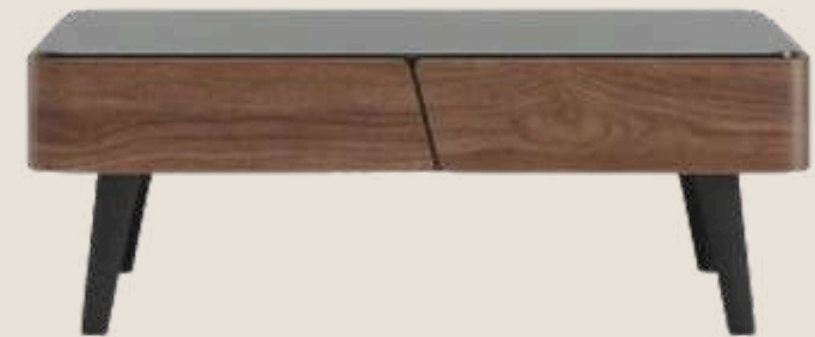

BENE DECOR

PRODUCT CATALOGUE

- COFFEE TABLES
- SIDE BOARDS
- END TABLES
- CHAIRS
- BAR STOOLS
- BENCHES
- CROCKERY UNIT
- BAR CABINET
- TV CABINET
- STUDY TABLES
- DINING TABLES
- BEDS
- SOFAS
- SHOE CABINETS
- WARDROBE
- BOOK SHELF
- PANELS

combining a contemporary taste with the Indian traditional art of handcrafting.

COFFEE TABLES

COFFEE TABLES

COFFEE TABLES

COFFEE TABLES

COFFEE TABLES

COFFEE TABLES

COFFEE TABLES

COFFEE TABLES

SIDE BOARDS

SIDE BOARDS

SIDE BOARDS

SIDE BOARDS

SIDE BOARDS

SIDE BOARDS

SIDE & END TABLES