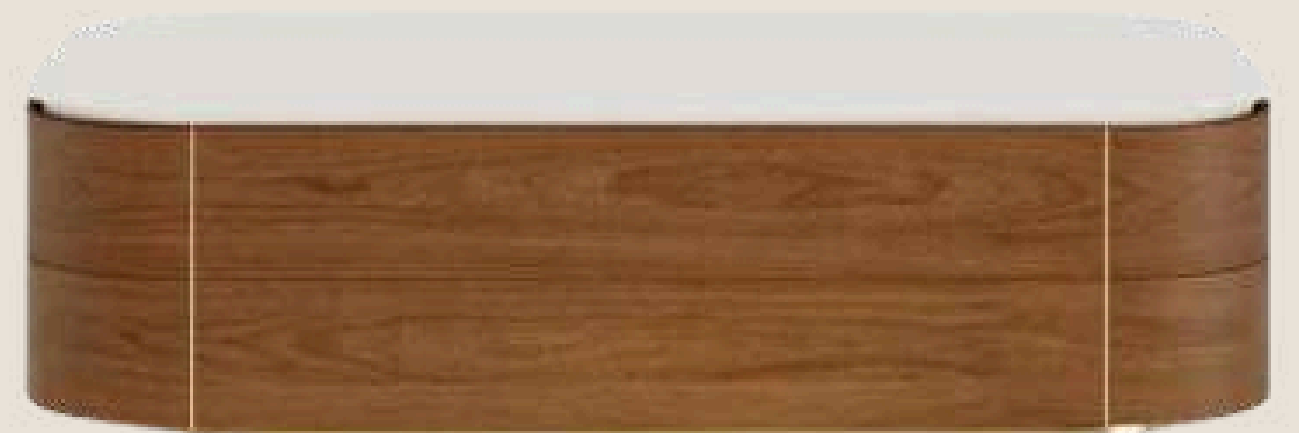

BENE DECOR

PRODUCT CATALOGUE

- COFFEE TABLES
- SIDE BOARDS
- END TABLES
- CHAIRS
- BAR STOOLS
- BENCHES
- CROCKERY UNIT
- BAR CABINET
- TV CABINET
- STUDY TABLES
- DINING TABLES
- BEDS
- SOFAS
- SHOE CABINETS
- WARDROBE
- BOOK SHELF
- PANELS

combining a contemporary taste with the Indian traditional art of handcrafting.

COFFEE TABLES

COFFEE TABLES

COFFEE TABLES

COFFEE TABLES

COFFEE TABLES

COFFEE TABLES

COFFEE TABLES

COFFEE TABLES

SIDE BOARDS

SIDE BOARDS

SIDE BOARDS

SIDE BOARDS

SIDE BOARDS

SIDE BOARDS

SIDE & END TABLES