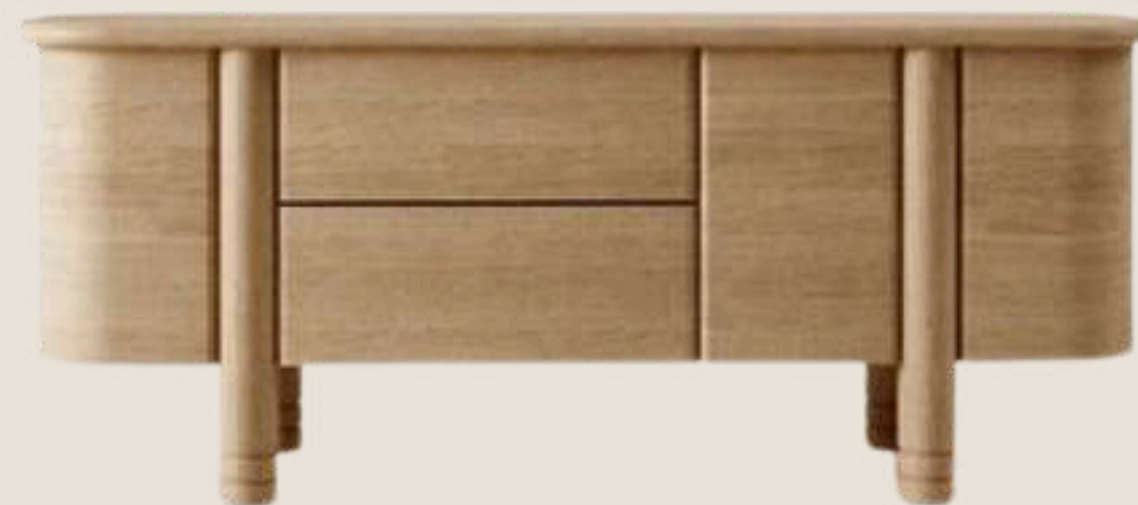

BENE DECOR

PRODUCT CATALOGUE

- COFFEE TABLES
- SIDE BOARDS
- END TABLES
- CHAIRS
- BAR STOOLS
- BENCHES
- CROCKERY UNIT
- BAR CABINET
- TV CABINET
- STUDY TABLES
- DINING TABLES
- BEDS
- SOFAS
- SHOE CABINETS
- WARDROBE
- BOOK SHELF
- PANELS

combining a contemporary taste with the Indian traditional art of handcrafting.

COFFEE TABLES

COFFEE TABLES

COFFEE TABLES

COFFEE TABLES

COFFEE TABLES

COFFEE TABLES

COFFEE TABLES

COFFEE TABLES

SIDE BOARDS

SIDE BOARDS

SIDE BOARDS

SIDE BOARDS

SIDE BOARDS

SIDE BOARDS

SIDE & END TABLES