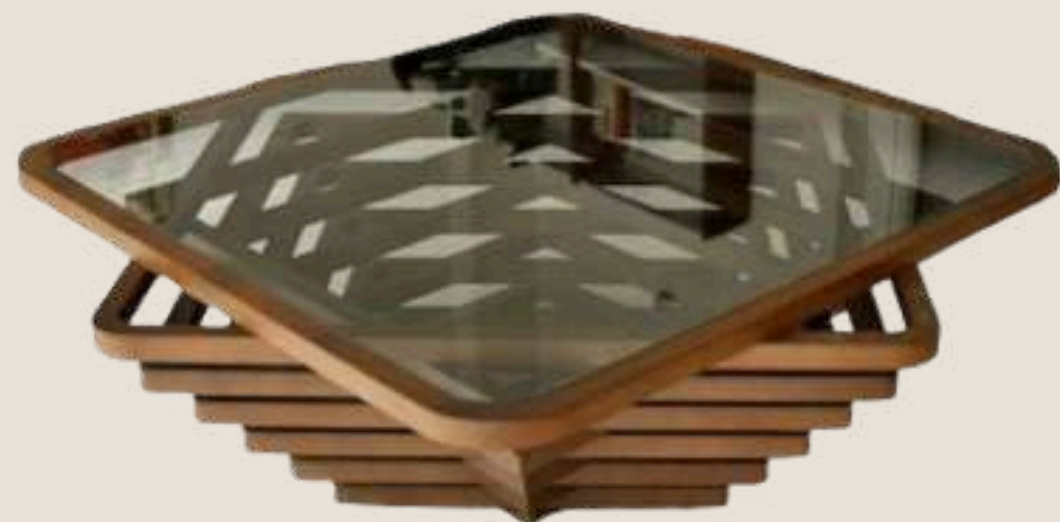

BENE DECOR

PRODUCT CATALOGUE

- COFFEE TABLES
- SIDE BOARDS
- END TABLES
- CHAIRS
- BAR STOOLS
- BENCHES
- CROCKERY UNIT
- BAR CABINET
- TV CABINET
- STUDY TABLES
- DINING TABLES
- BEDS
- SOFAS
- SHOE CABINETS
- WARDROBE
- BOOK SHELF
- PANELS

combining a contemporary taste with the Indian traditional art of handcrafting.

COFFEE TABLES

COFFEE TABLES

COFFEE TABLES

COFFEE TABLES

COFFEE TABLES

COFFEE TABLES

COFFEE TABLES

COFFEE TABLES

SIDE BOARDS

SIDE BOARDS

SIDE BOARDS

SIDE BOARDS

SIDE BOARDS

SIDE BOARDS

SIDE & END TABLES