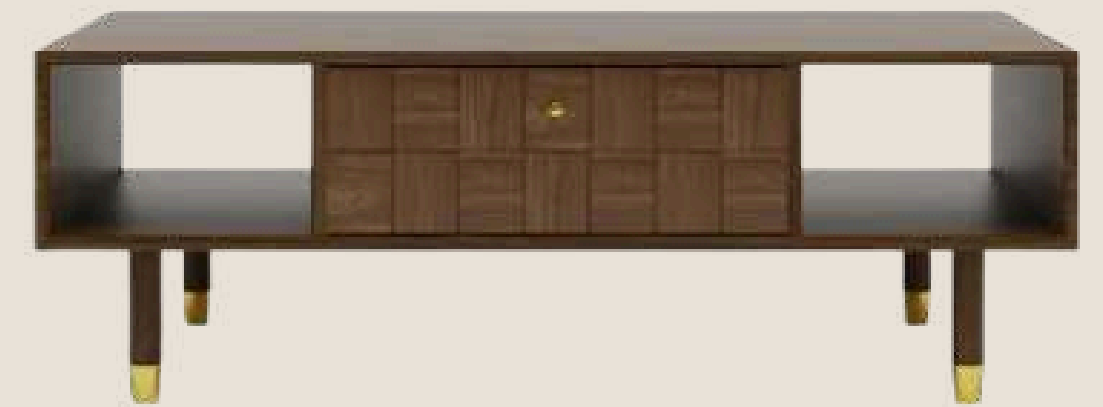

BENE DECOR

PRODUCT CATALOGUE

- COFFEE TABLES
- SIDE BOARDS
- END TABLES
- CHAIRS
- BAR STOOLS
- BENCHES
- CROCKERY UNIT
- BAR CABINET
- TV CABINET
- STUDY TABLES
- DINING TABLES
- BEDS
- SOFAS
- SHOE CABINETS
- WARDROBE
- BOOK SHELF
- PANELS

combining a contemporary taste with the Indian traditional art of handcrafting.

COFFEE TABLES

COFFEE TABLES

COFFEE TABLES

COFFEE TABLES

COFFEE TABLES

COFFEE TABLES

COFFEE TABLES

COFFEE TABLES

SIDE BOARDS

SIDE BOARDS

SIDE BOARDS

SIDE BOARDS

SIDE BOARDS

SIDE BOARDS

SIDE & END TABLES