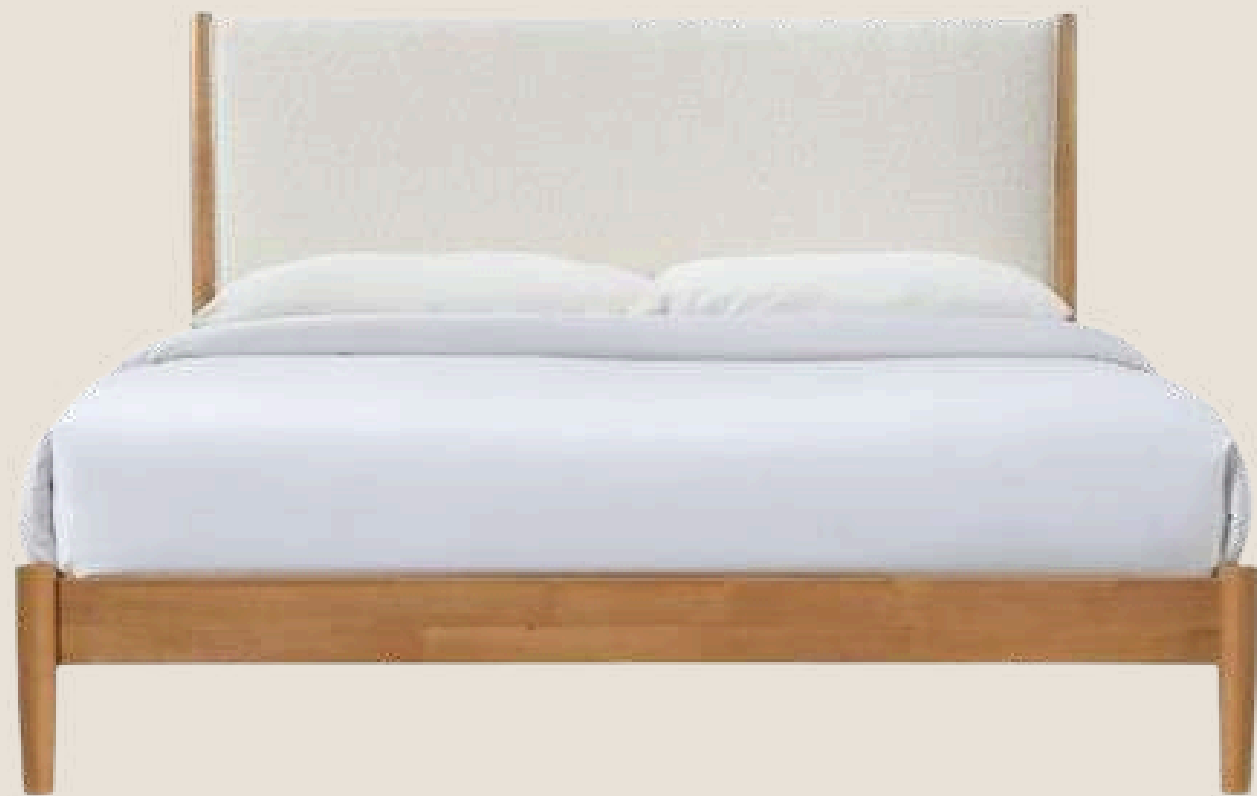

BENE DECOR

PRODUCT CATALOGUE

- COFFEE TABLES
- SIDE BOARDS
- END TABLES
- CHAIRS
- BAR STOOLS
- BENCHES
- CROCKERY UNIT
- BAR CABINET
- TV CABINET
- STUDY TABLES
- DINING TABLES
- BEDS
- SOFAS
- SHOE CABINETS
- WARDROBE
- BOOK SHELF
- PANELS

STUDY TABLE

STUDY TABLE

DINING TABLE

DINING TABLE

DINING TABLE

DREAM BEDS

DREAM BEDS

SOFA