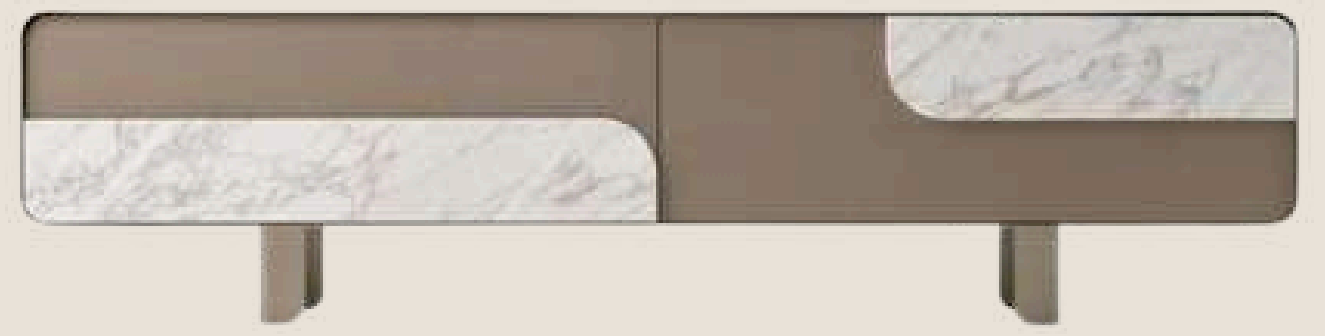

BENE DECOR

PRODUCT CATALOGUE

- COFFEE TABLES
- SIDE BOARDS
- END TABLES
- CHAIRS
- BAR STOOLS
- BENCHES
- CROCKERY UNIT
- BAR CABINET
- TV CABINET
- STUDY TABLES
- DINING TABLES
- BEDS
- SOFAS
- SHOE CABINETS
- WARDROBE
- BOOK SHELF
- PANELS

BENCHES

CROCKERY UNIT

CROCKERY UNIT

CROCKERY UNIT

BAR CABINET

BAR CABINET

BAR CABINET

TV CABINETS

STUDY TABLE

STUDY TABLE

DINING TABLE

DINING TABLE

DINING TABLE

DREAM BEDS

DREAM BEDS

SOFA