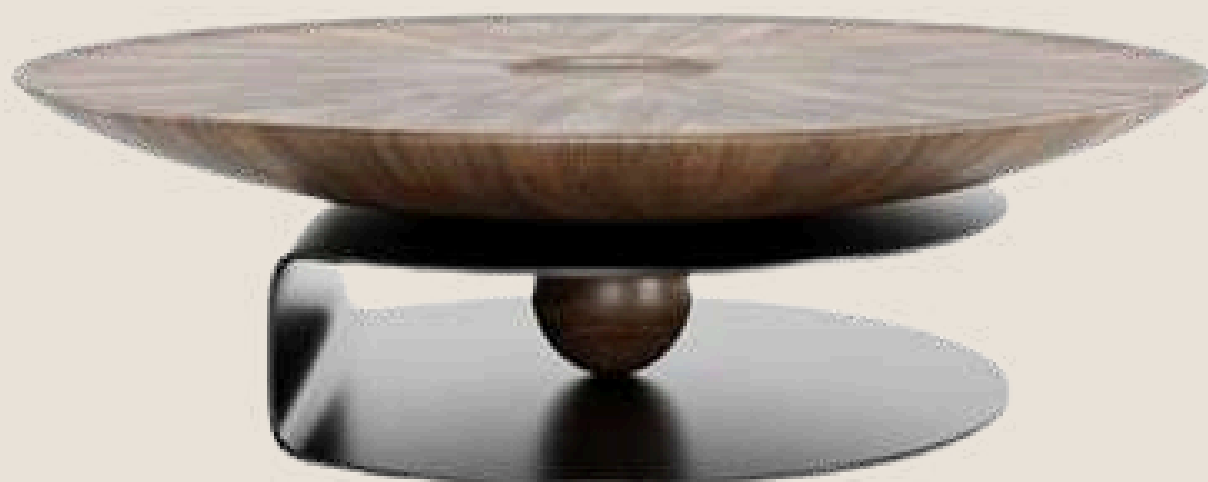

BENE DECOR

PRODUCT CATALOGUE

- COFFEE TABLES
- SIDE BOARDS
- END TABLES
- CHAIRS
- BAR STOOLS
- BENCHES
- CROCKERY UNIT
- BAR CABINET
- TV CABINET
- STUDY TABLES
- DINING TABLES
- BEDS
- SOFAS
- SHOE CABINETS
- WARDROBE
- BOOK SHELF
- PANELS

combining a contemporary taste with the Indian traditional art of handcrafting.

COFFEE TABLES

COFFEE TABLES

COFFEE TABLES

COFFEE TABLES

COFFEE TABLES

COFFEE TABLES

COFFEE TABLES

COFFEE TABLES

SIDE BOARDS

SIDE BOARDS

SIDE BOARDS

SIDE BOARDS

SIDE BOARDS

SIDE BOARDS

SIDE & END TABLES