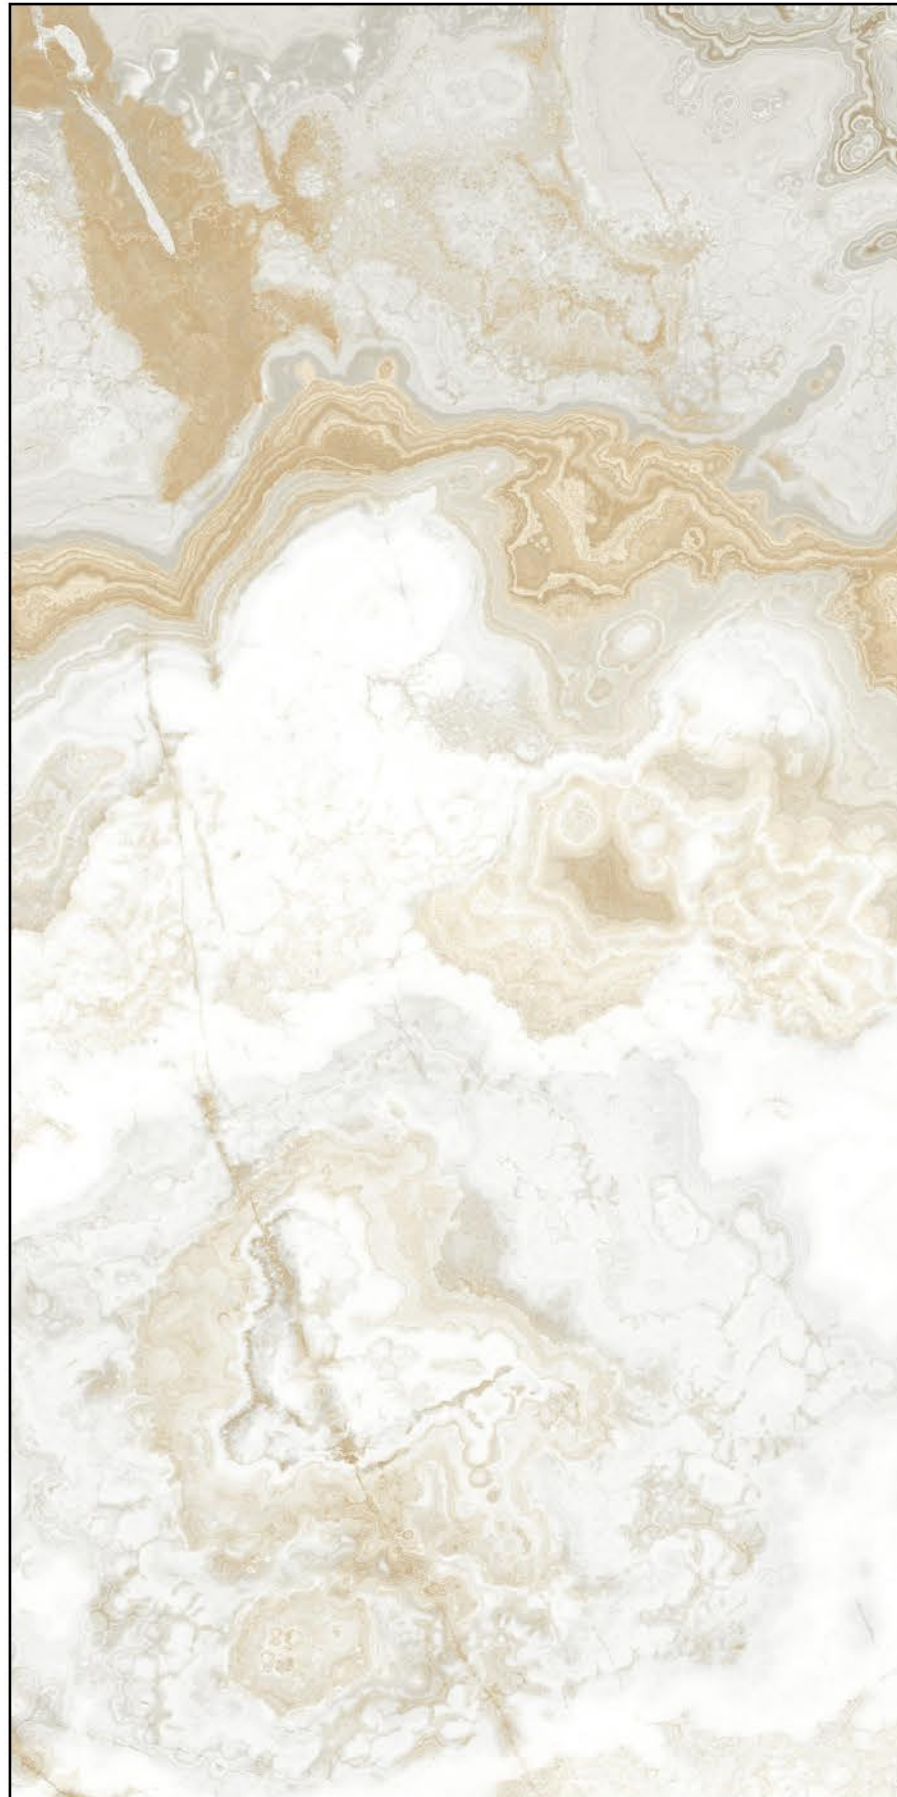

TOUCH FOR
360 VIRTUAL & WALKTHROUGH

RANDOM : 02

DELMARE

WHITE BODY

SIZE
1600x3200 MM

FINISH
GLOSSY / MATT

THICKNESS
12 & 20 MM

TOUCH FOR
360 VIRTUAL & WALKTHROUGH