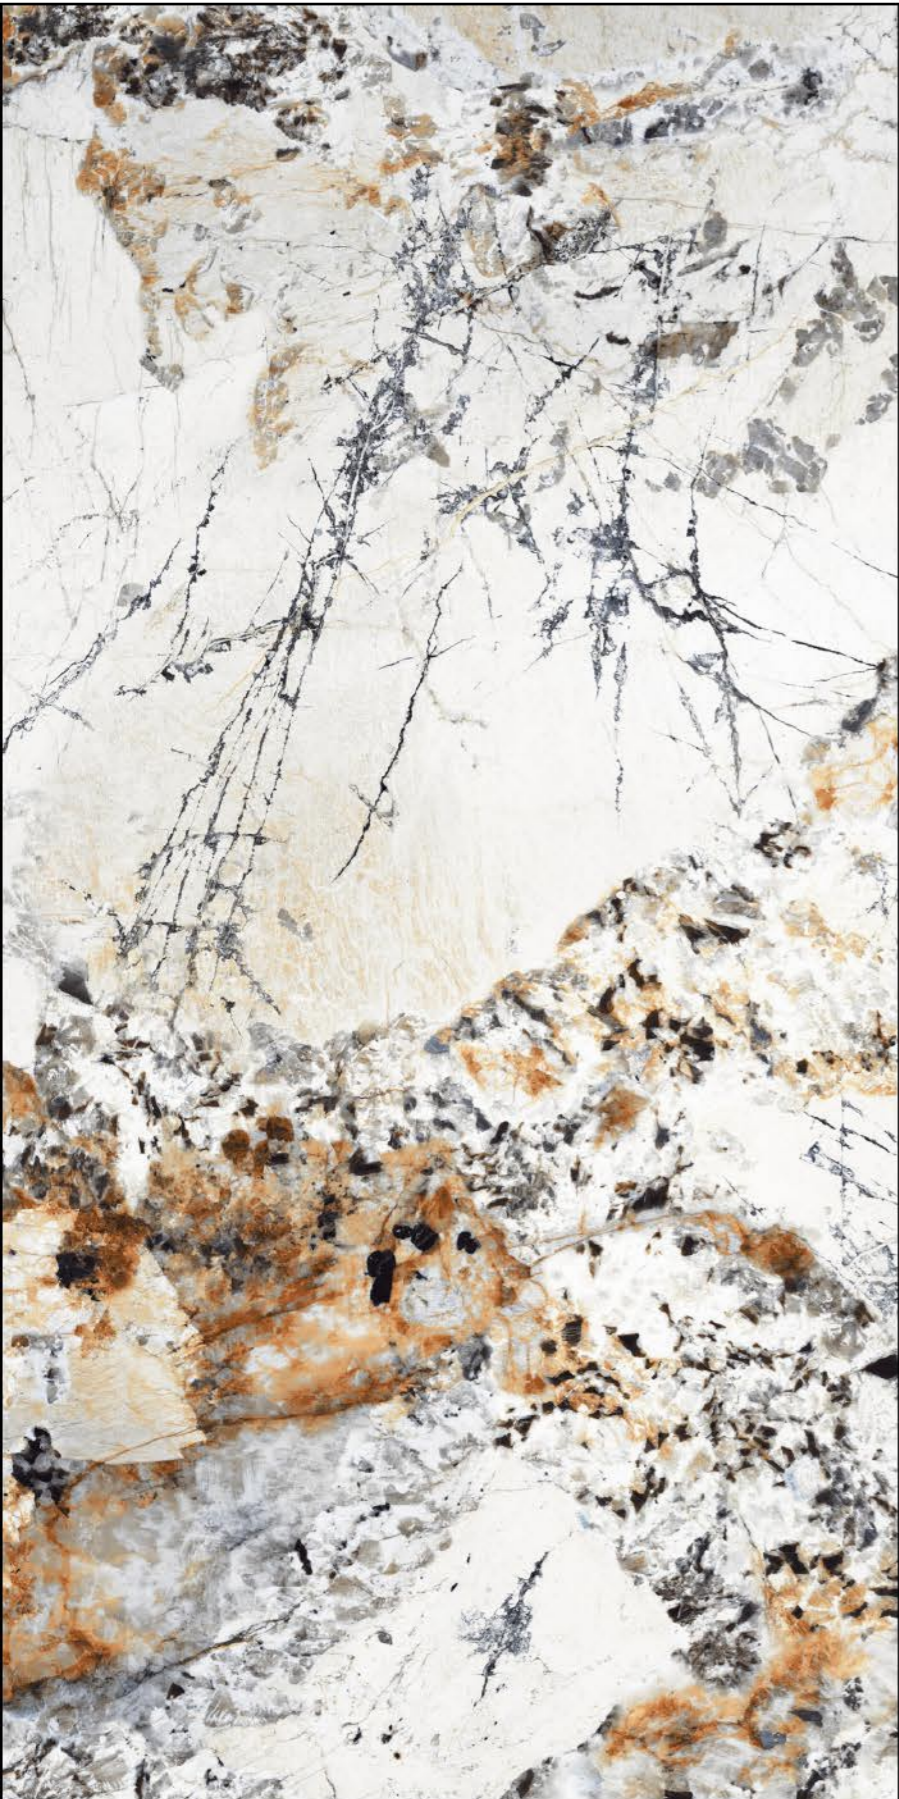

MICA ROCK

WHITE BODY

SIZE
1600x3200 MM

FINISH
GLOSSY

THICKNESS
12 & 20 MM

RANDOM : 02

TOUCH FOR
360 VIRTUAL & WALKTHROUGH