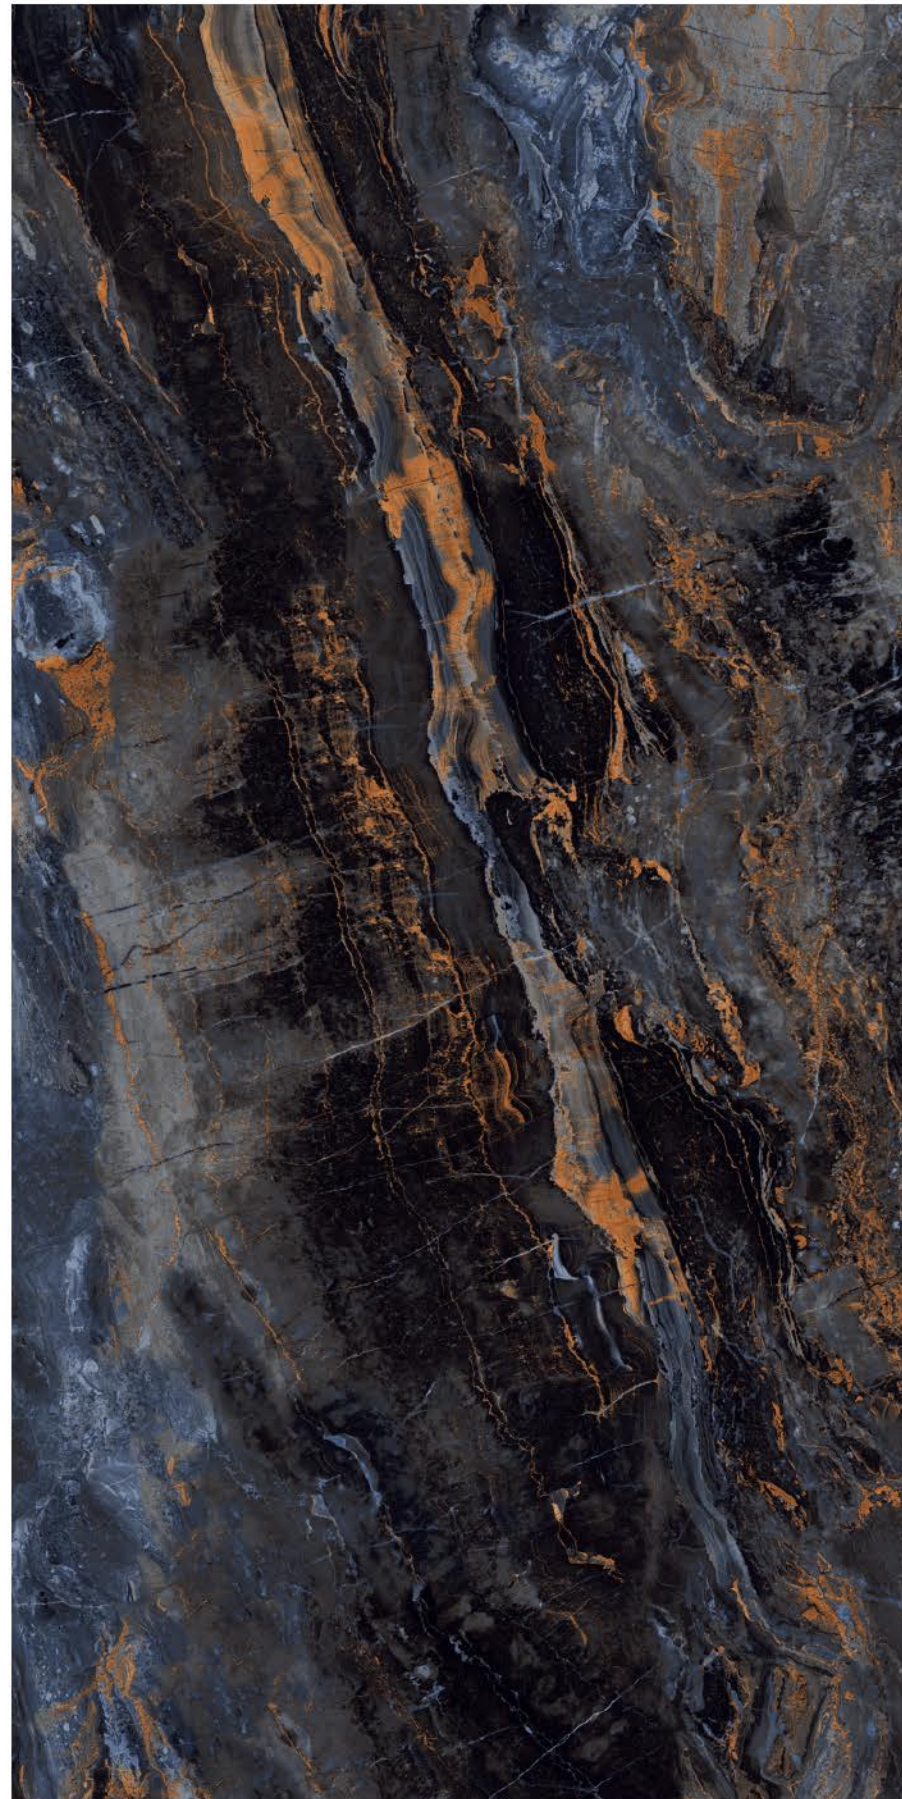

THICKNESS
12 & 20 MM

TOUCH FOR
360 VIRTUAL & WALKTHROUGH

RANDOM : 02

LUXOR BLUE_BM

BLACK BODY

SIZE
1600x3200 MM

FINISH
GLOSSY

THICKNESS
12 & 20 MM