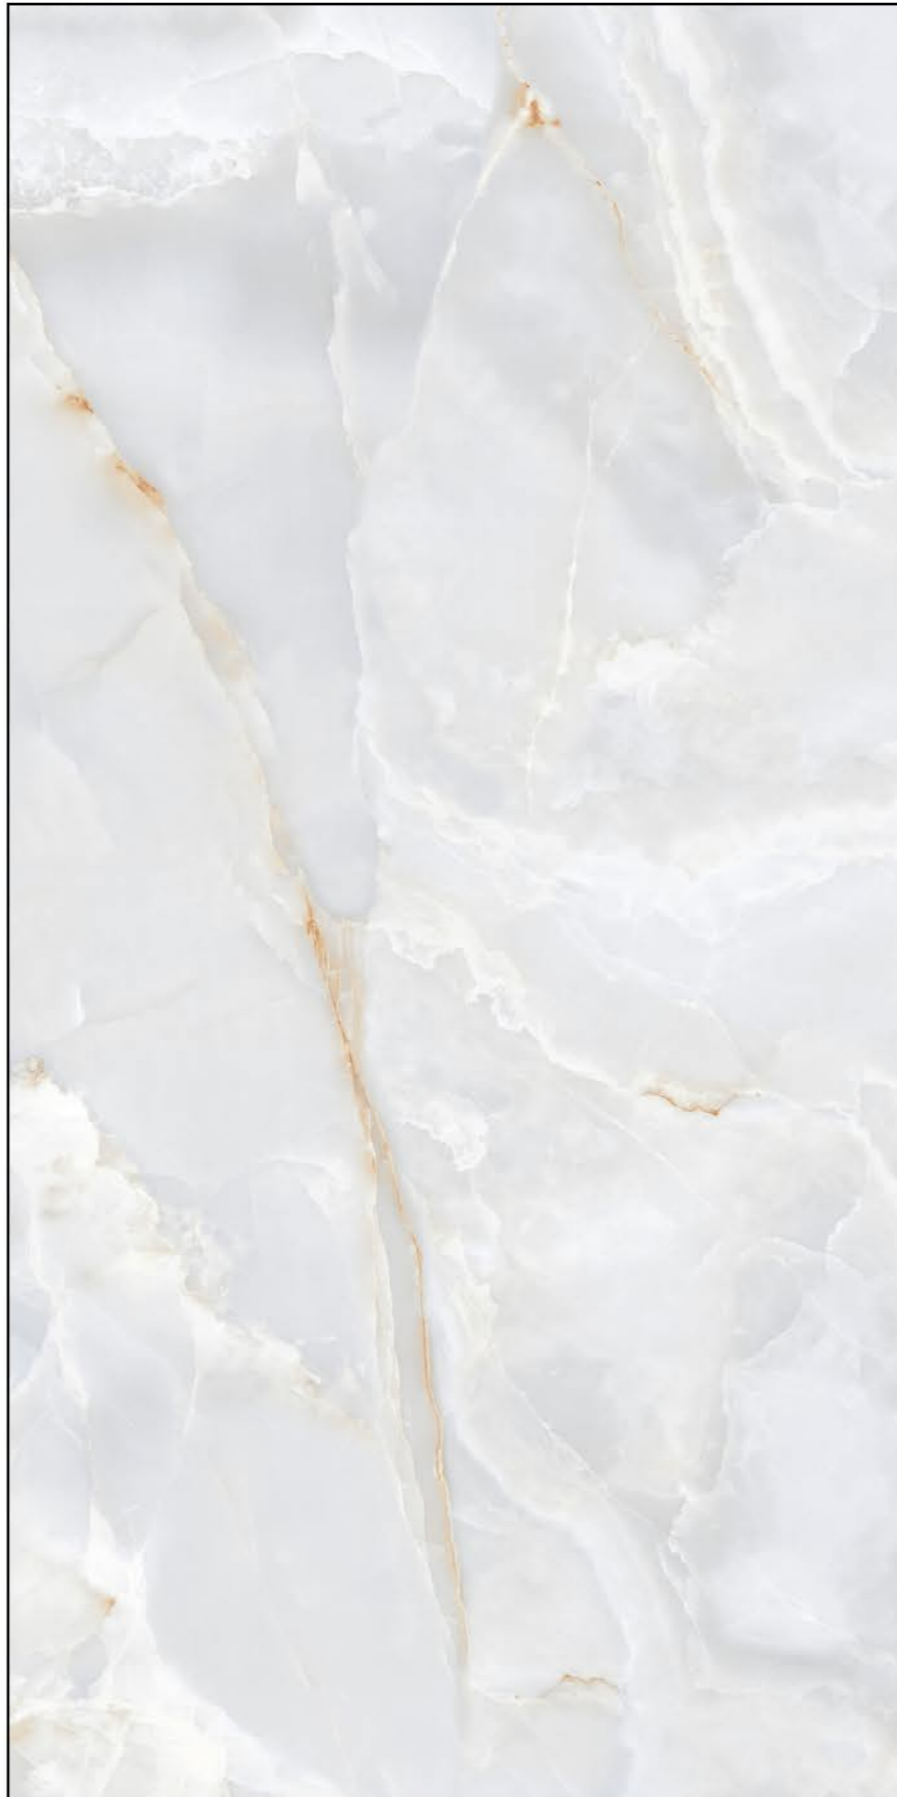

RANDOM : 02

MIRACLE ONYX

WHITE BODY

SIZE
1600x3200 MM

FINISH
GLOSSY

THICKNESS
12 & 20 MM

TOUCH FOR
360 VIRTUAL & WALKTHROUGH