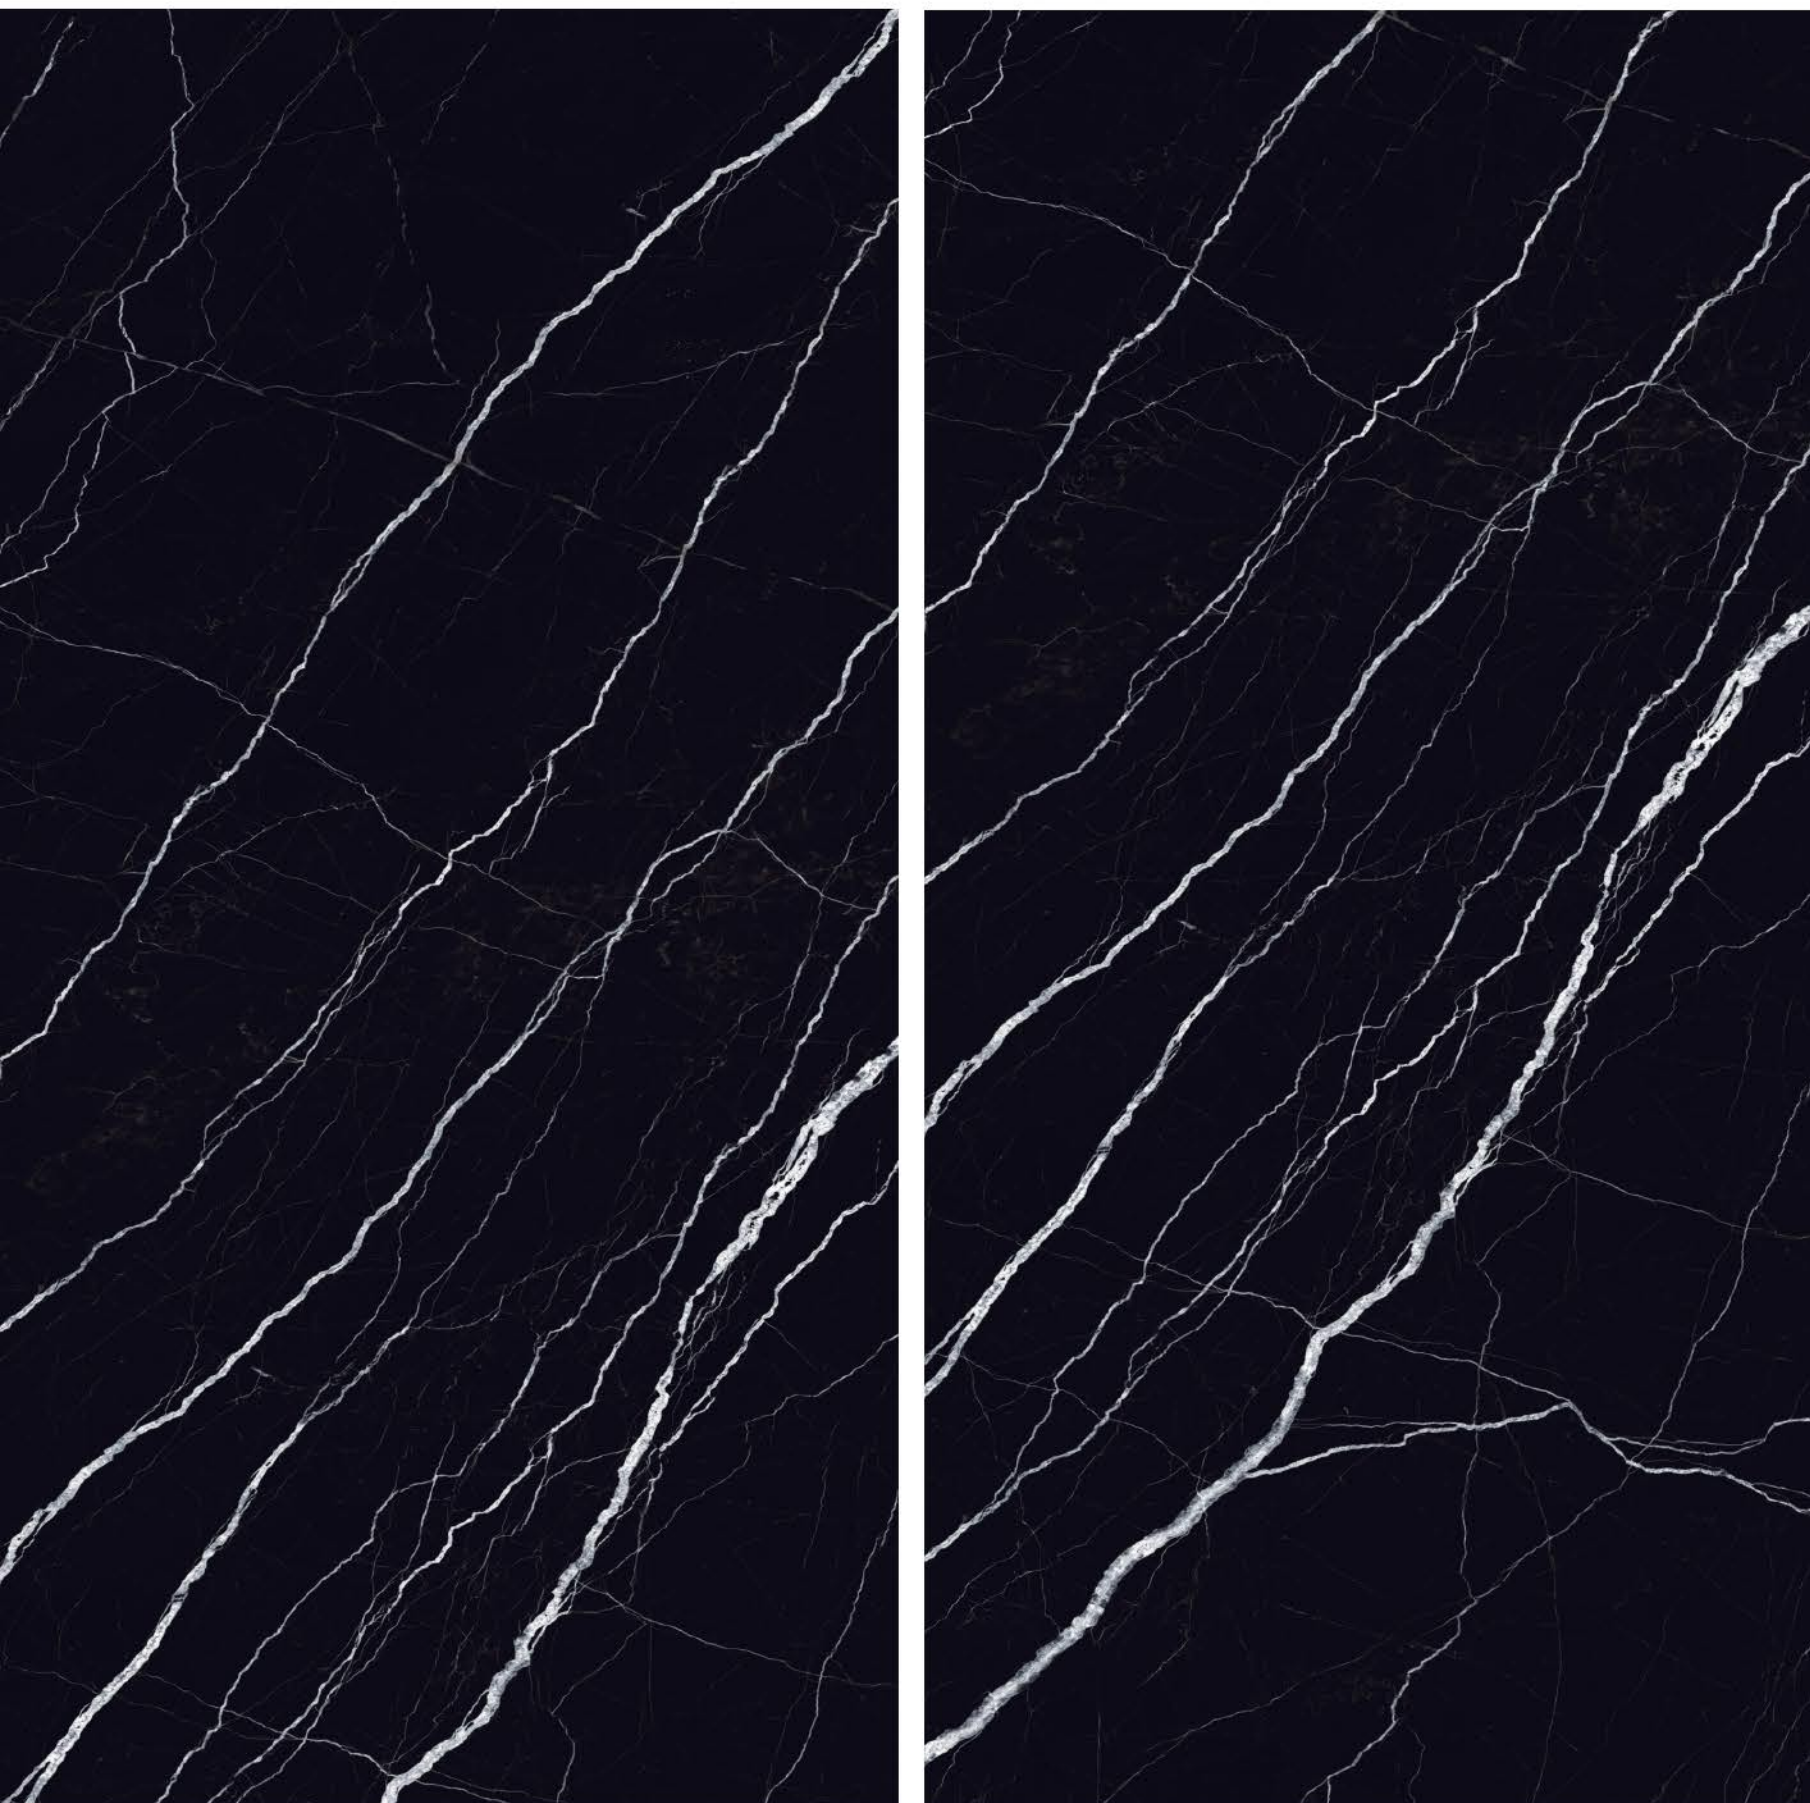

RANDOM : 02

MARQUINA NERO

BLACK BODY

SIZE
1600x3200 MM

FINISH
GLOSSY / MATT

THICKNESS
12 & 20 MM

TOUCH FOR
360 VIRTUAL & WALKTHROUGH