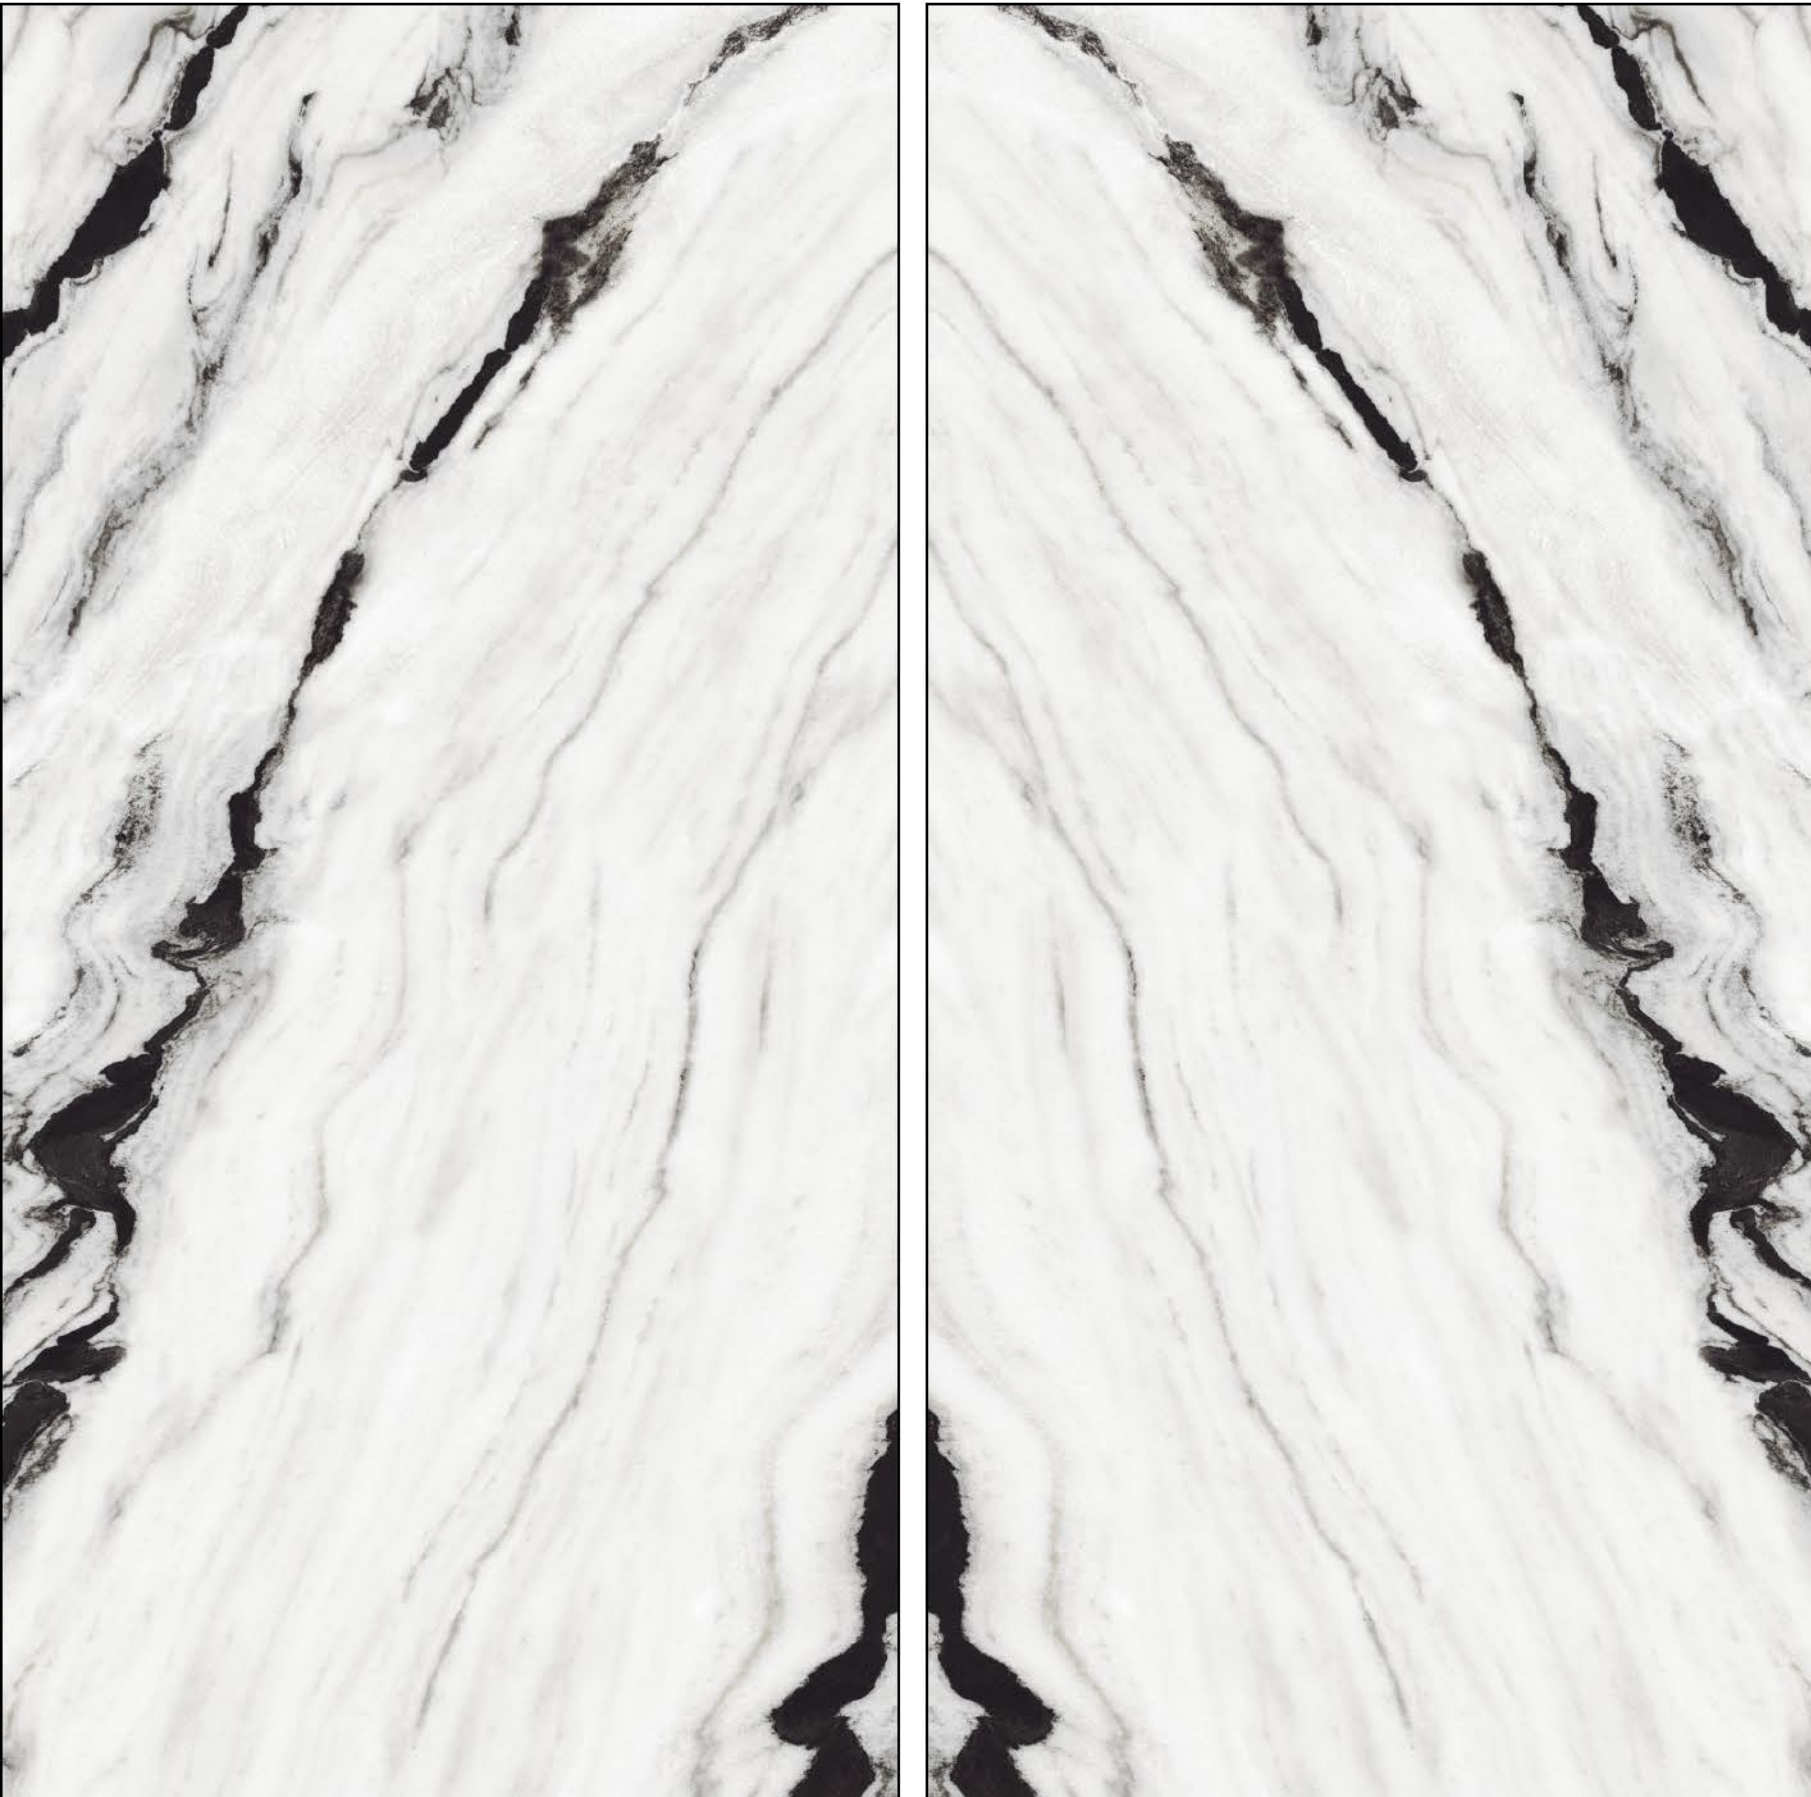

SIZE
1600x3200 MM

FINISH
GLOSSY

THICKNESS
12 & 20 MM

TOUCH FOR
360 VIRTUAL & WALKTHROUGH

RANDOM : 02

RANDOM : 02

PANDA WHITE

WHITE BODY