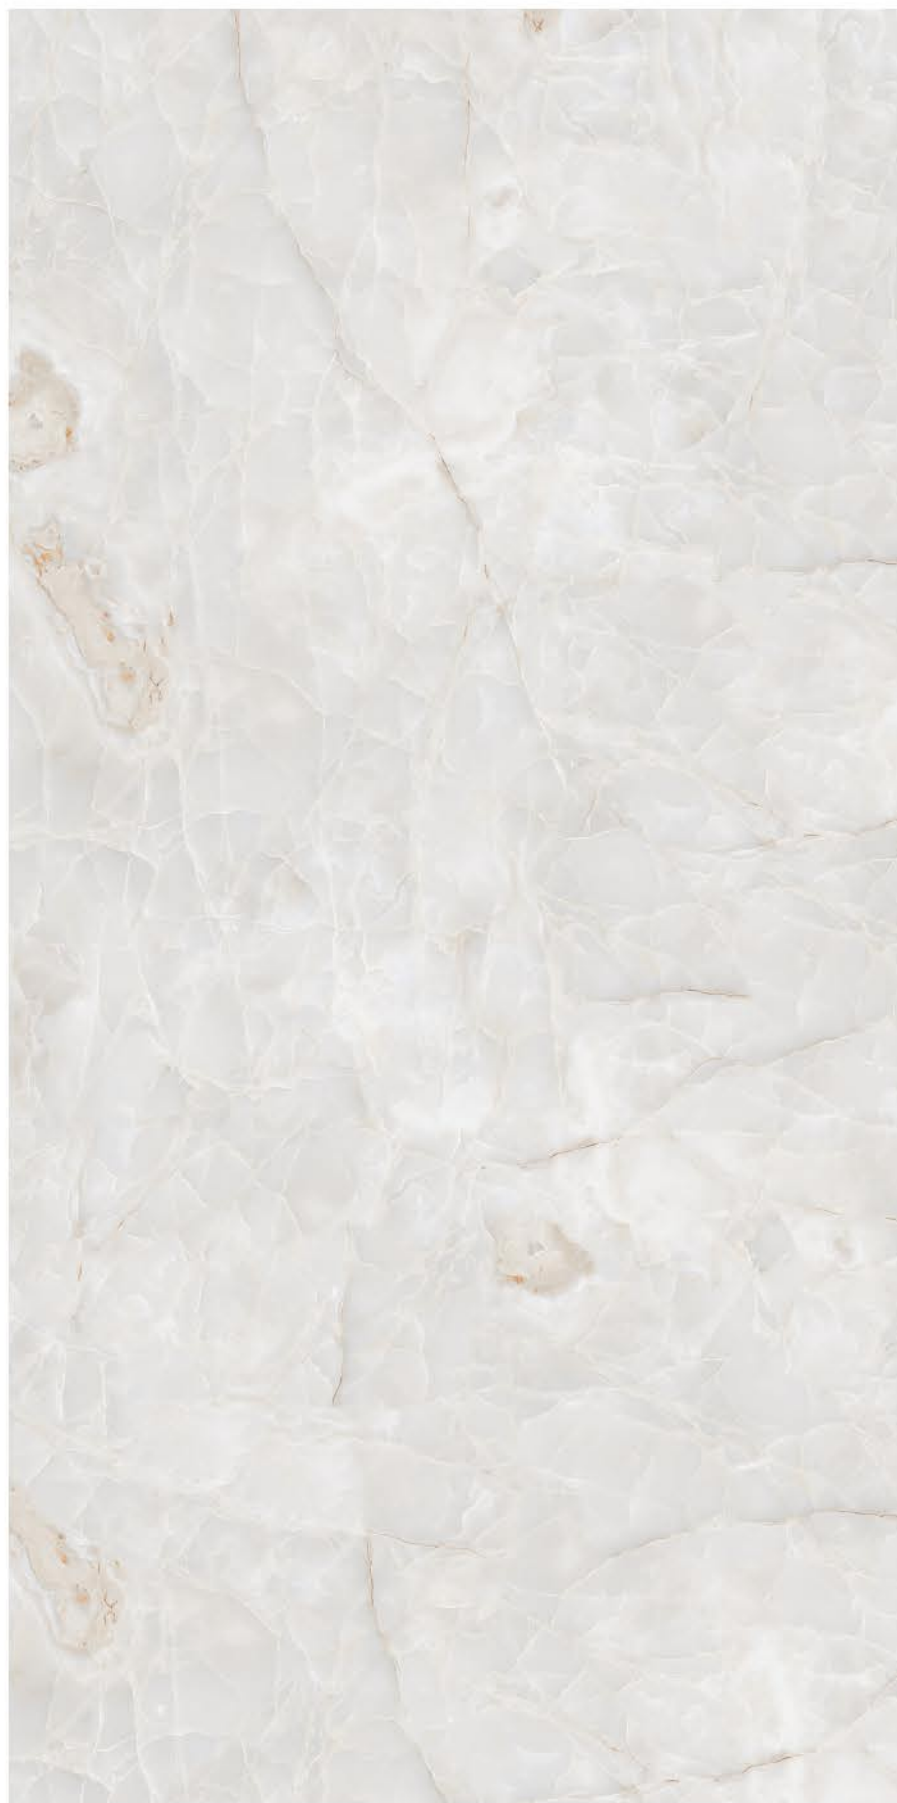

RANDOM : 01

ALFA WHITE

WHITE BODY

SIZE
1600x3200 MM

FINISH
GLOSSY

THICKNESS
12 & 20 MM

TOUCH FOR
360 VIRTUAL & WALKTHROUGH