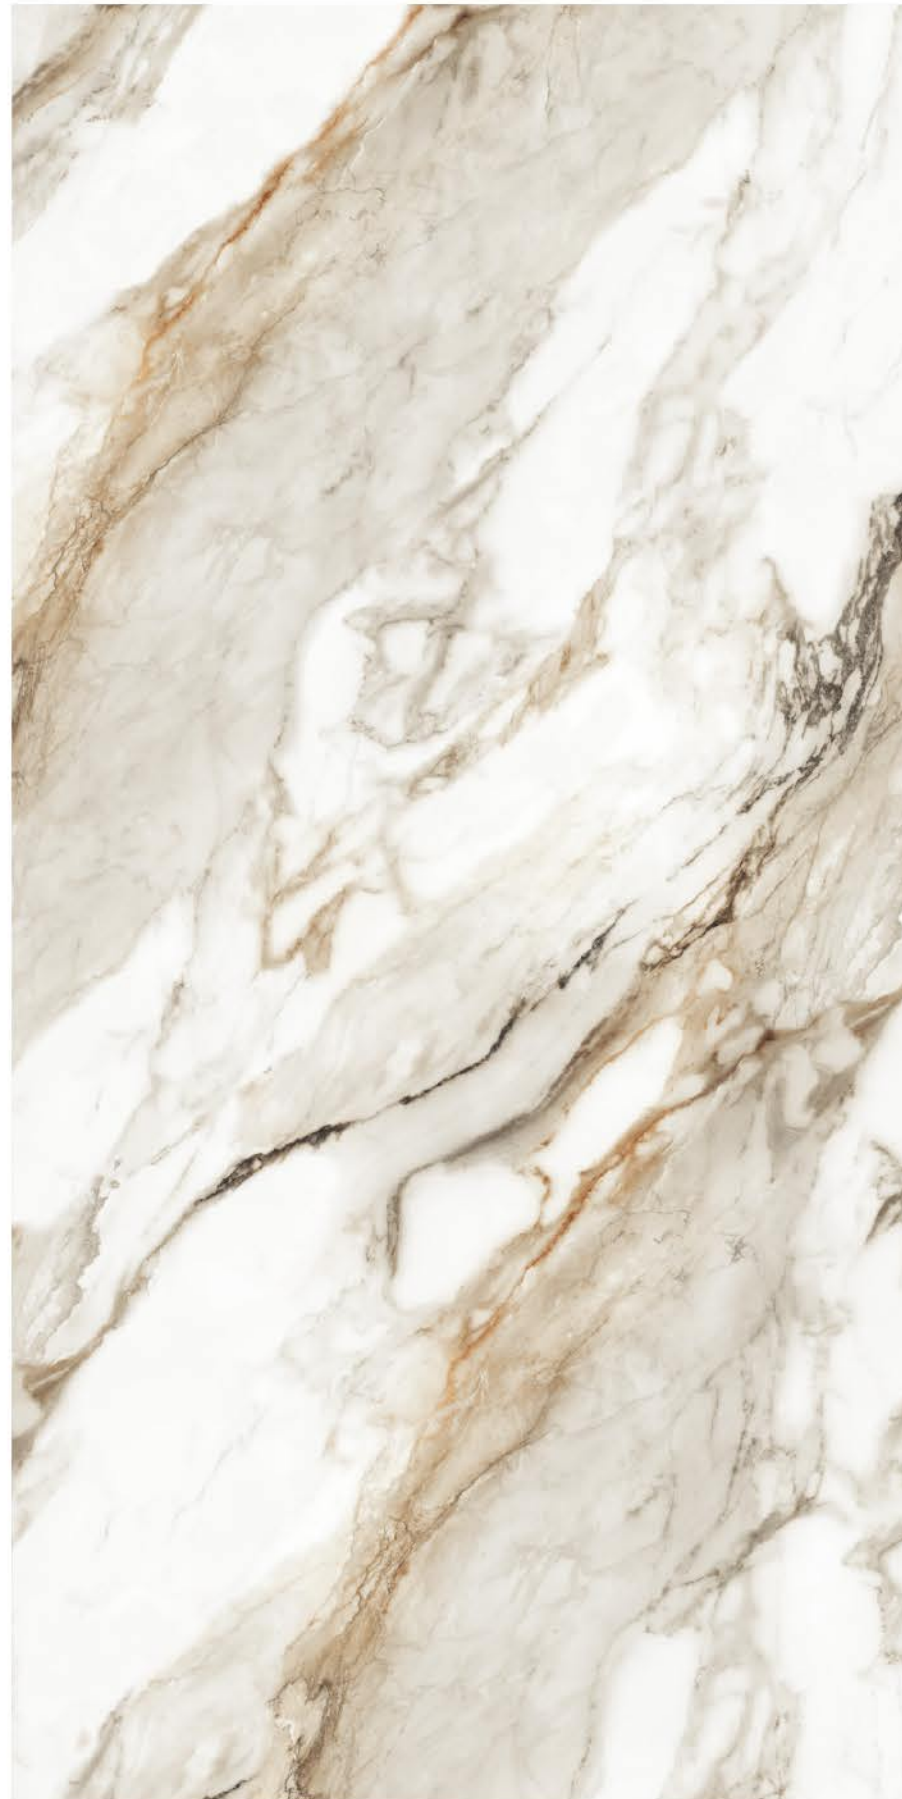

RANDOM : 02

CALACATTA BONAZO

WHITE BODY

SIZE
1600x3200 MM

FINISH
GLOSSY / MATT

THICKNESS
12 & 20 MM

TOUCH FOR
360 VIRTUAL & WALKTHROUGH