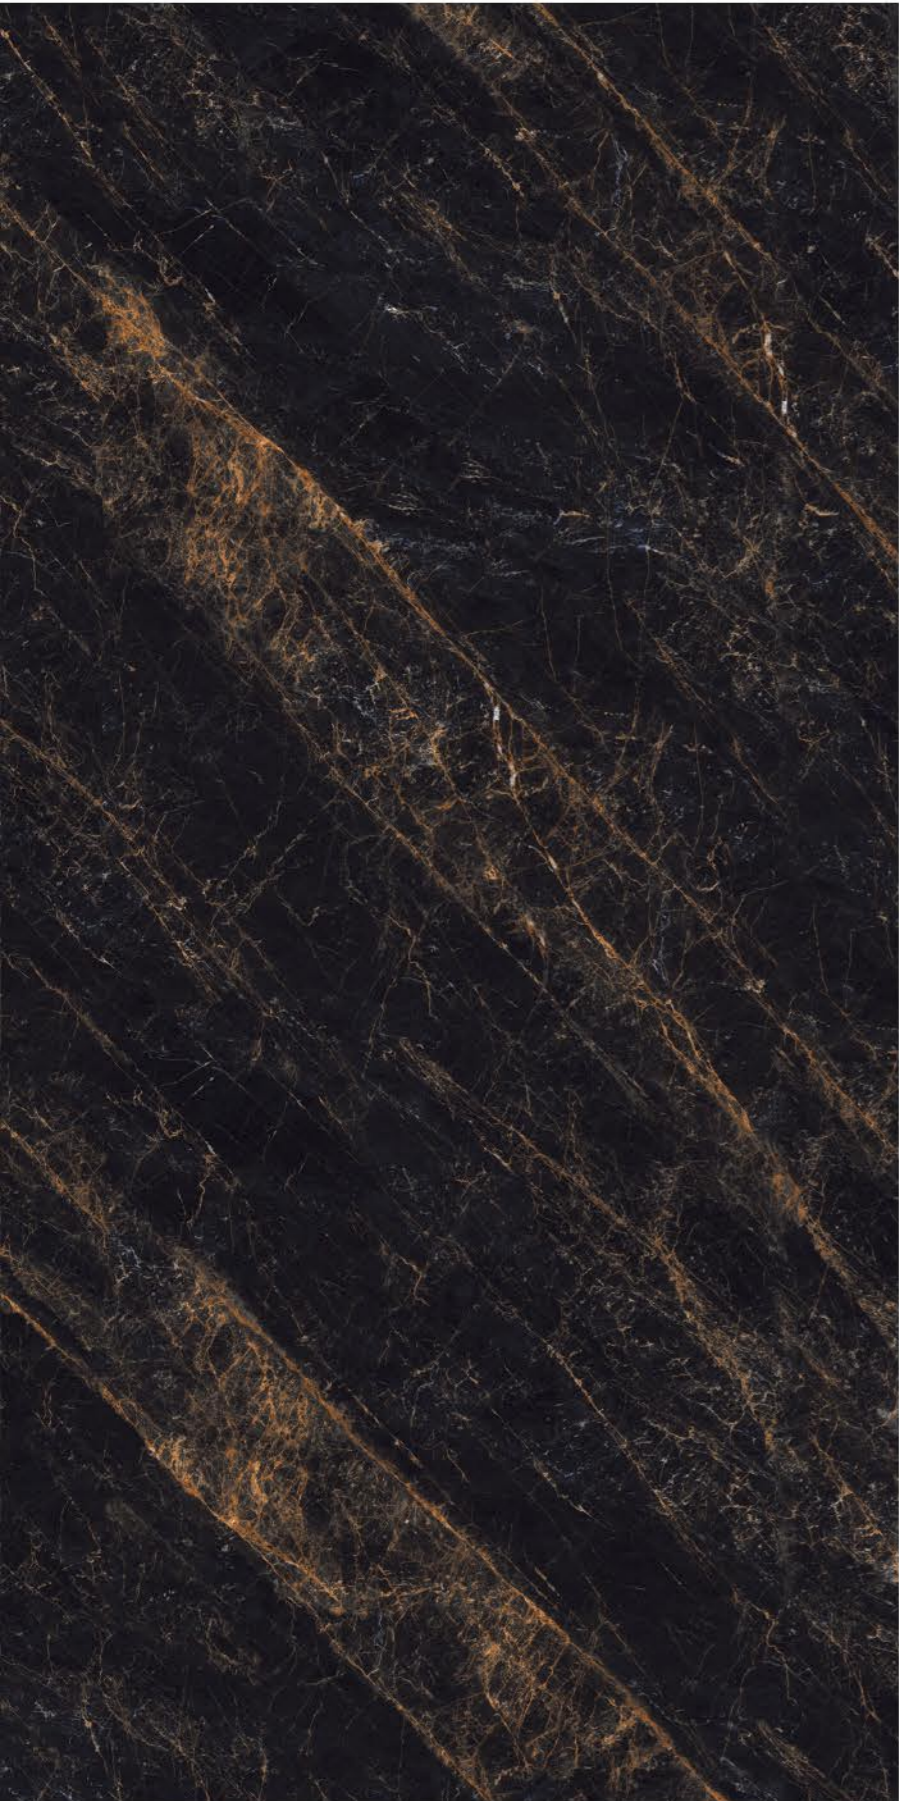

SALINA BLANCO

BLACK BODY

SIZE
1600x3200 MM

FINISH
GLOSSY

THICKNESS
12 & 20 MM

TOUCH FOR
360 VIRTUAL & WALKTHROUGH

THUNDER BLACK

RANDOM : 02