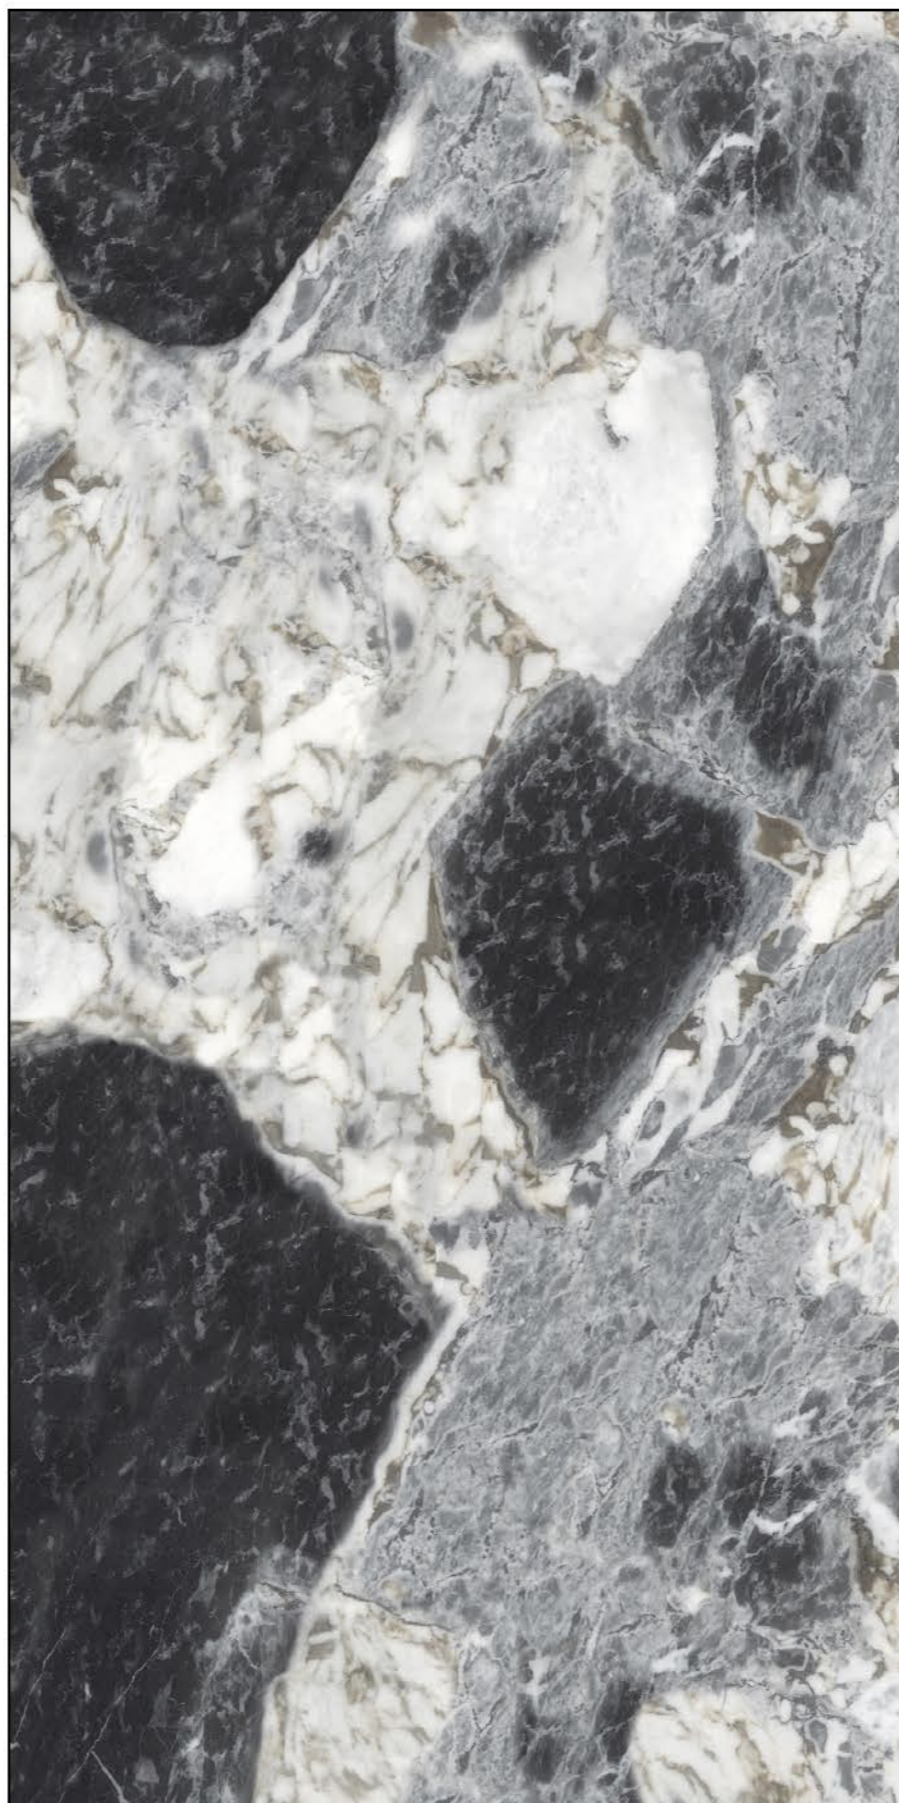

RANDOM : 02

MIRACLE ONYX

WHITE BODY

SIZE
1600x3200 MM

FINISH
GLOSSY

THICKNESS
12 & 20 MM

TOUCH FOR
360 VIRTUAL & WALKTHROUGH

RANDOM : 02