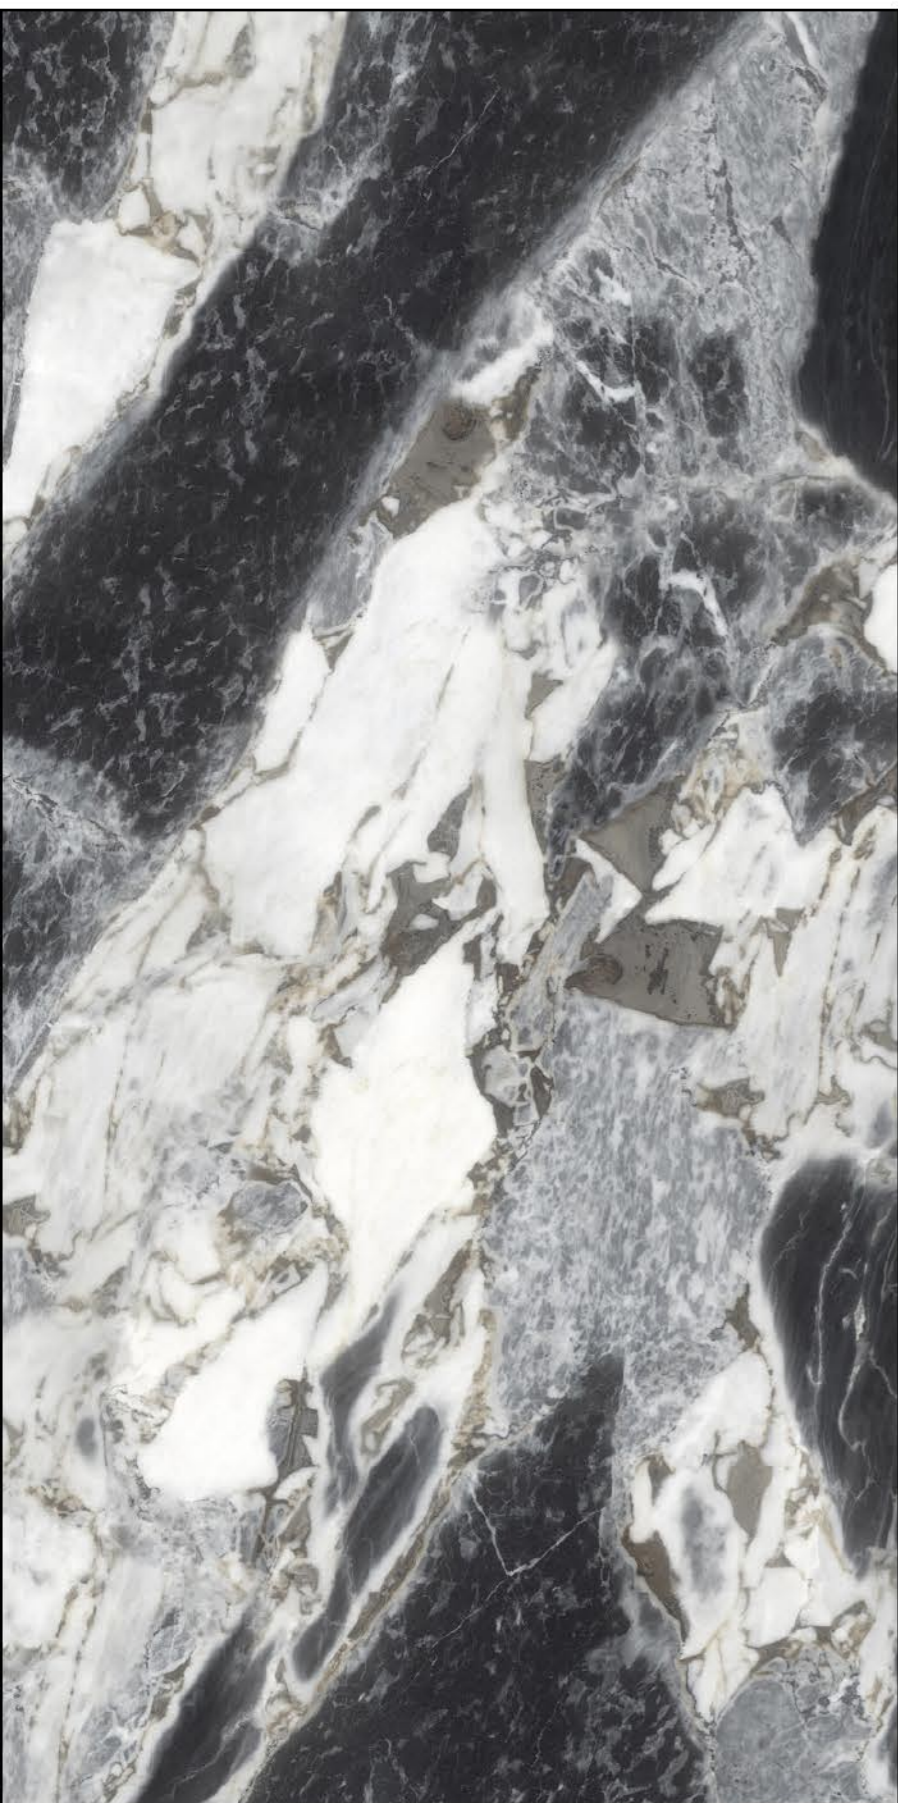

RANDOM : 02

MIRACLE ONYX

WHITE BODY

SIZE
1600x3200 MM

FINISH
GLOSSY

THICKNESS
12 & 20 MM

TOUCH FOR
360 VIRTUAL & WALKTHROUGH

RANDOM : 02