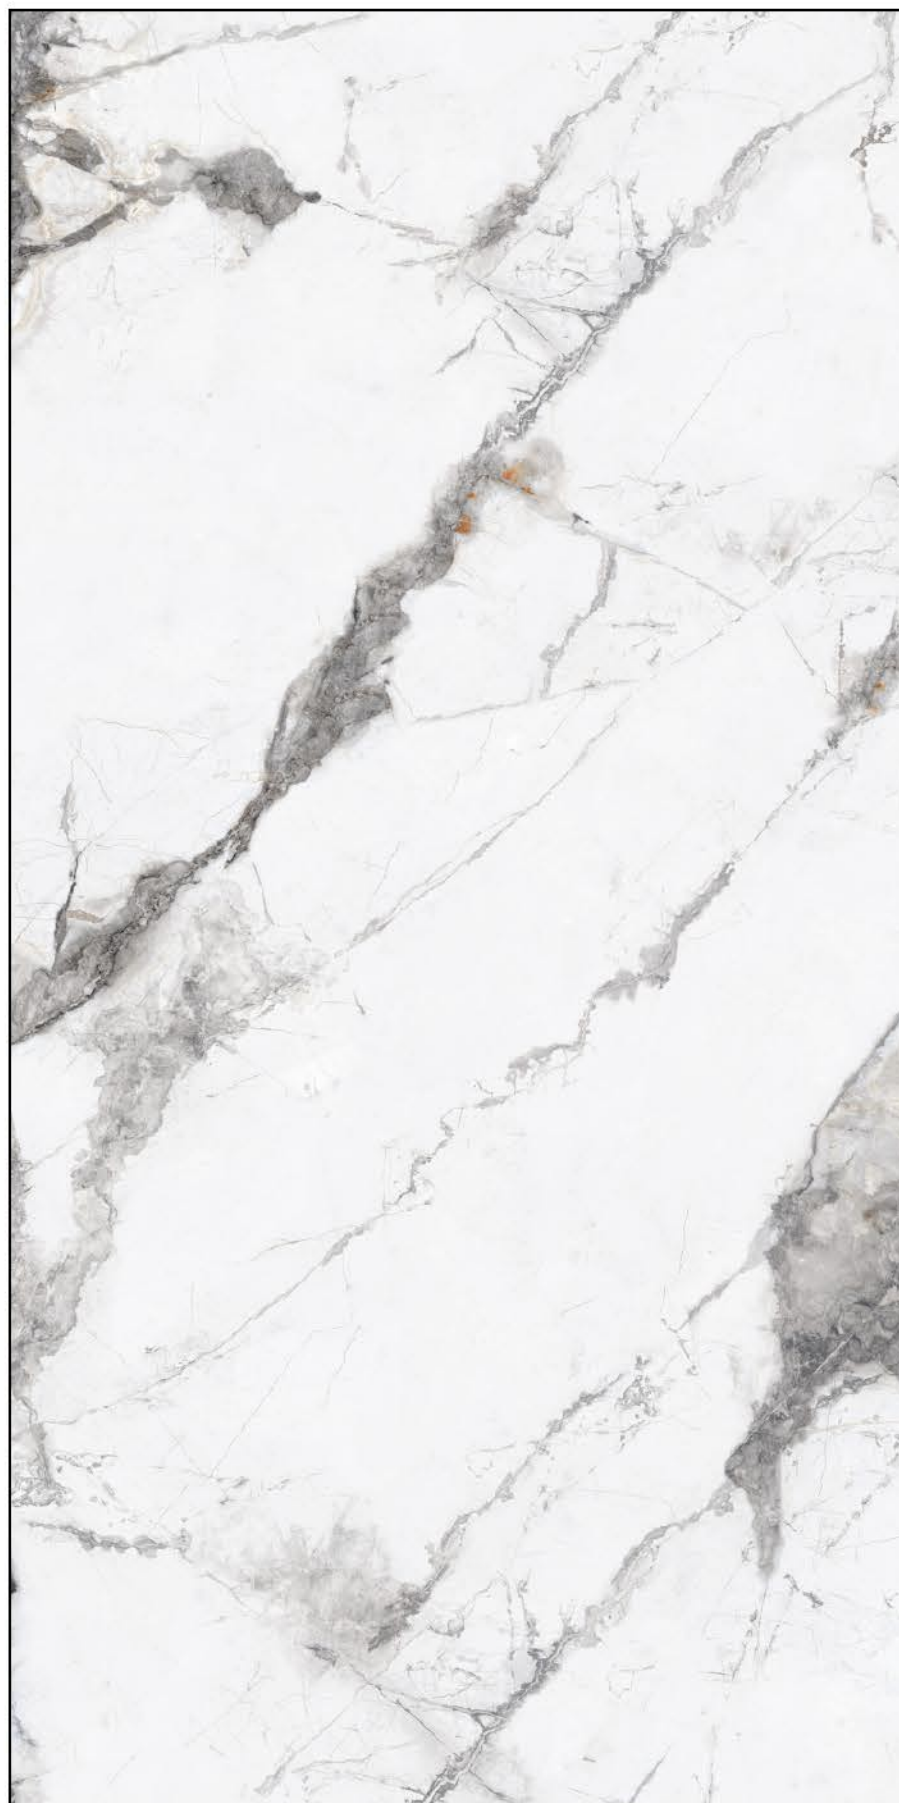

SIZE
1600x3200 MM

FINISH
GLOSSY

THICKNESS
12 & 20 MM

TOUCH FOR
360 VIRTUAL & WALKTHROUGH

BIANCO SUPERIOR

BIANCO SUPERIOR

WHITE BODY

SIZE
1600x3200 MM