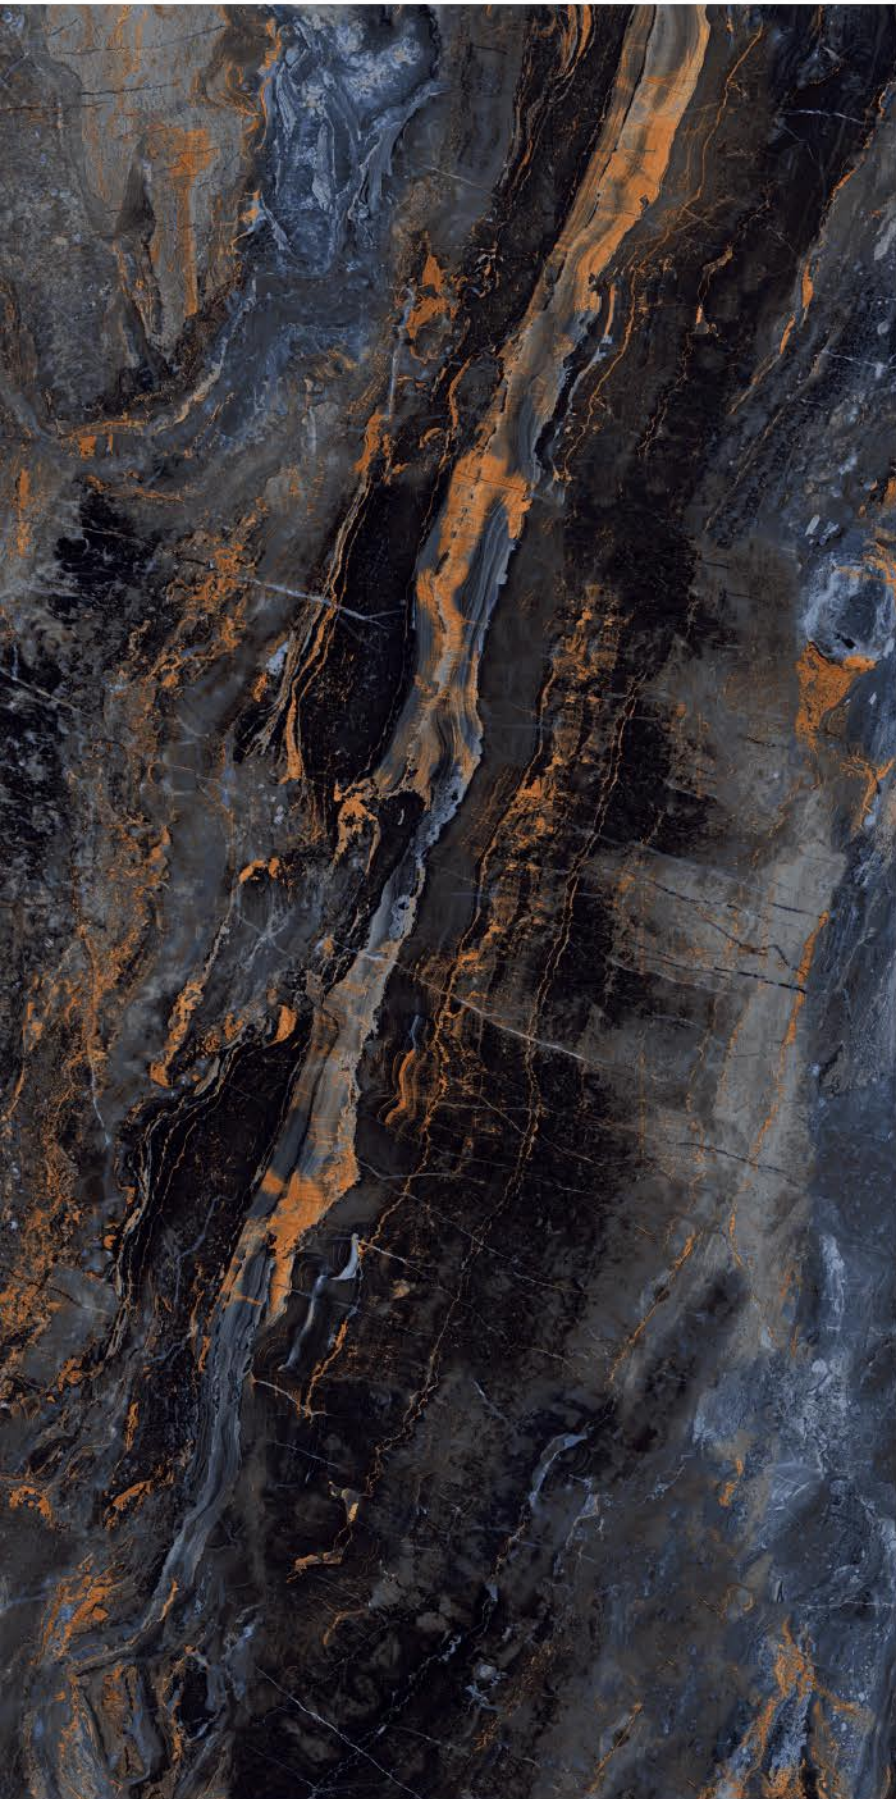

THICKNESS
12 & 20 MM

TOUCH FOR
360 VIRTUAL & WALKTHROUGH

RANDOM : 02

LUXOR BLUE_BM

BLACK BODY

SIZE
1600x3200 MM

FINISH
GLOSSY

THICKNESS
12 & 20 MM