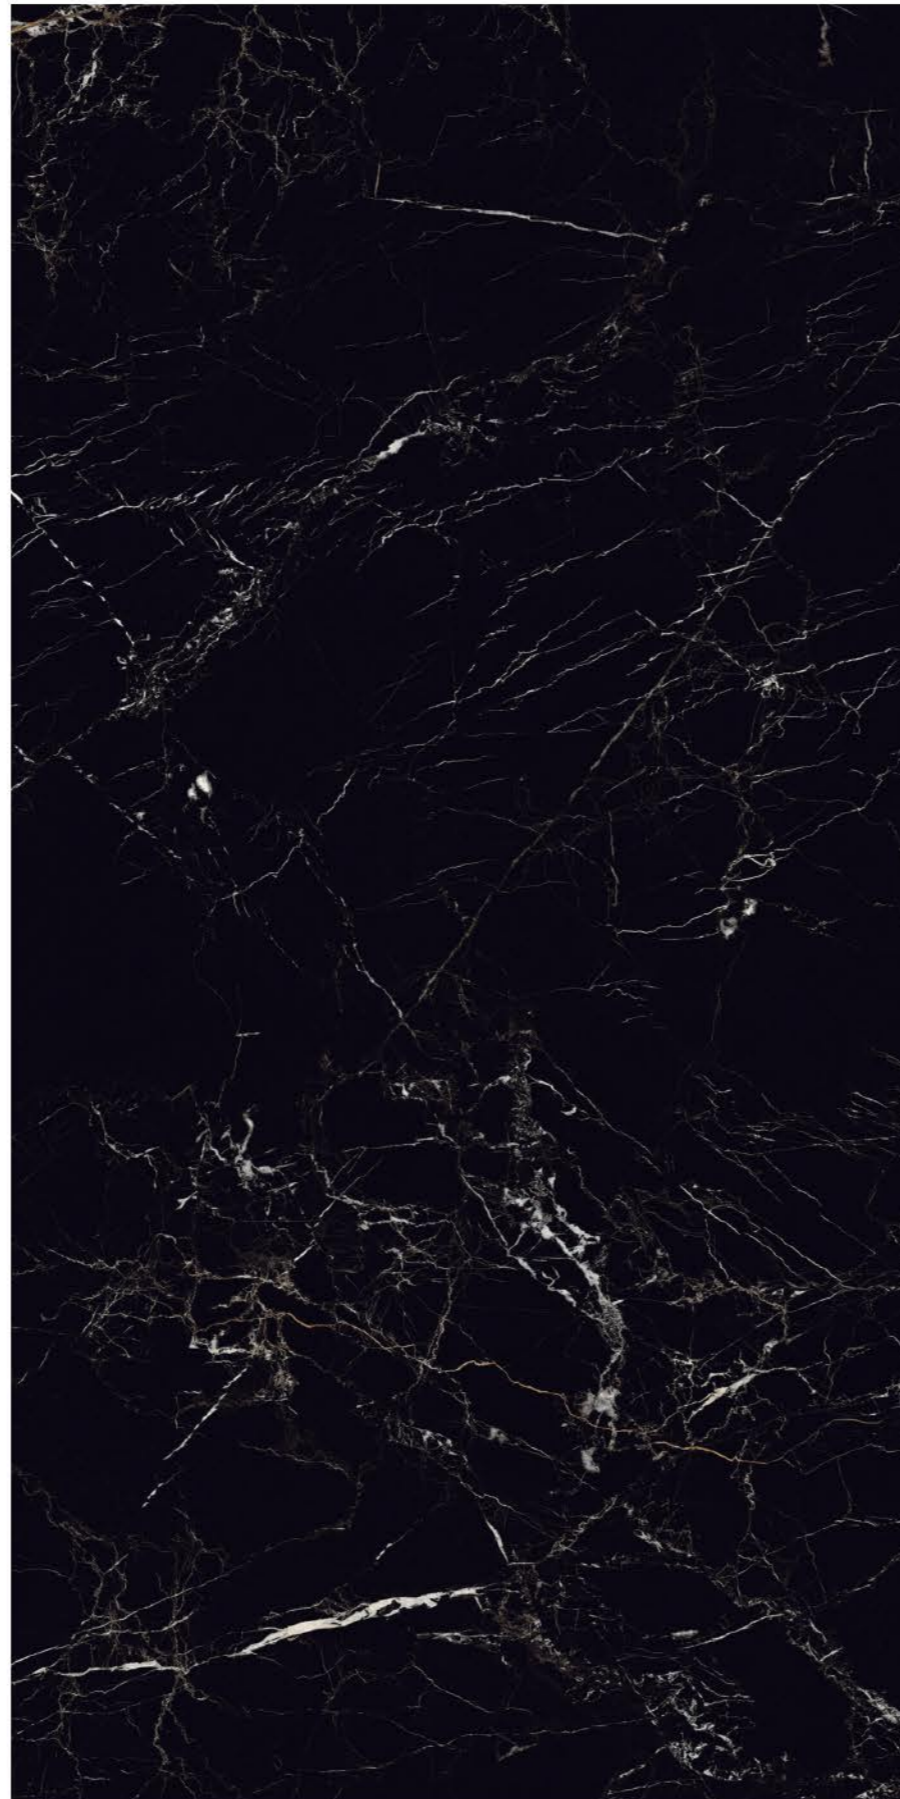

RANDOM : 02

LENTRA BLACK

BLACK BODY

SIZE
1600x3200 MM

FINISH
GLOSSY

THICKNESS
12 & 20 MM

TOUCH FOR
360 VIRTUAL & WALKTHROUGH