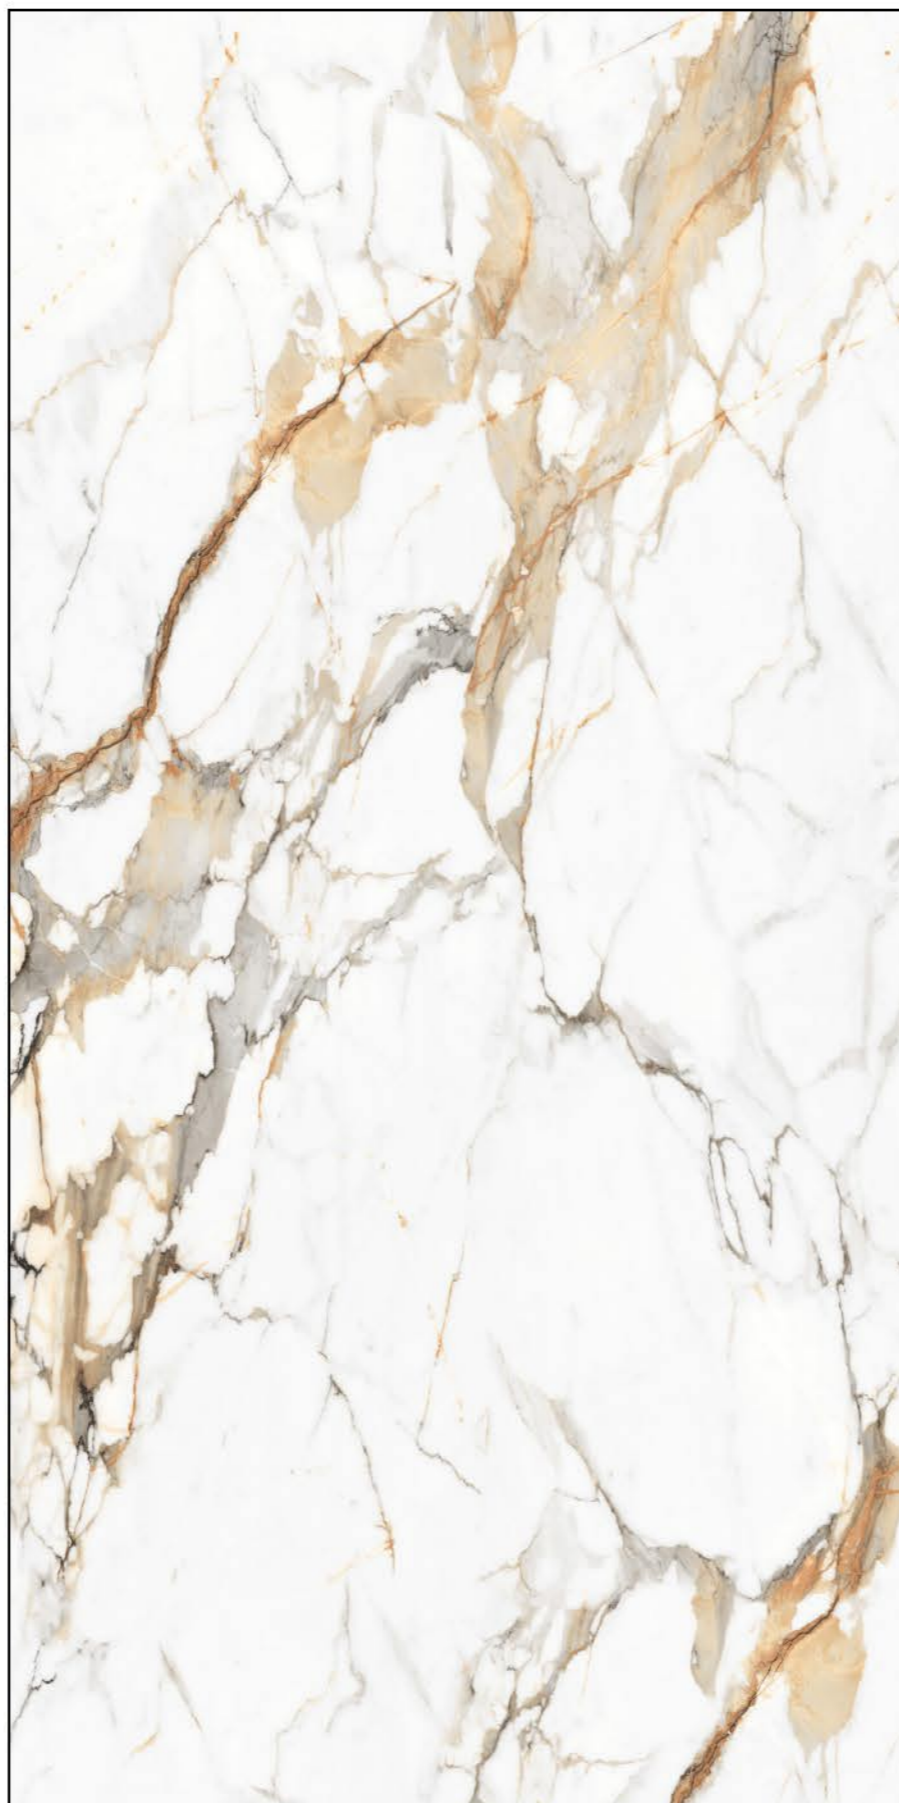

RANDOM : 02

CALCATA ULTRA

WHITE BODY

SIZE
1600x3200 MM

FINISH
GLOSSY / MATT

THICKNESS
12 & 20 MM

TOUCH FOR
360 VIRTUAL & WALKTHROUGH