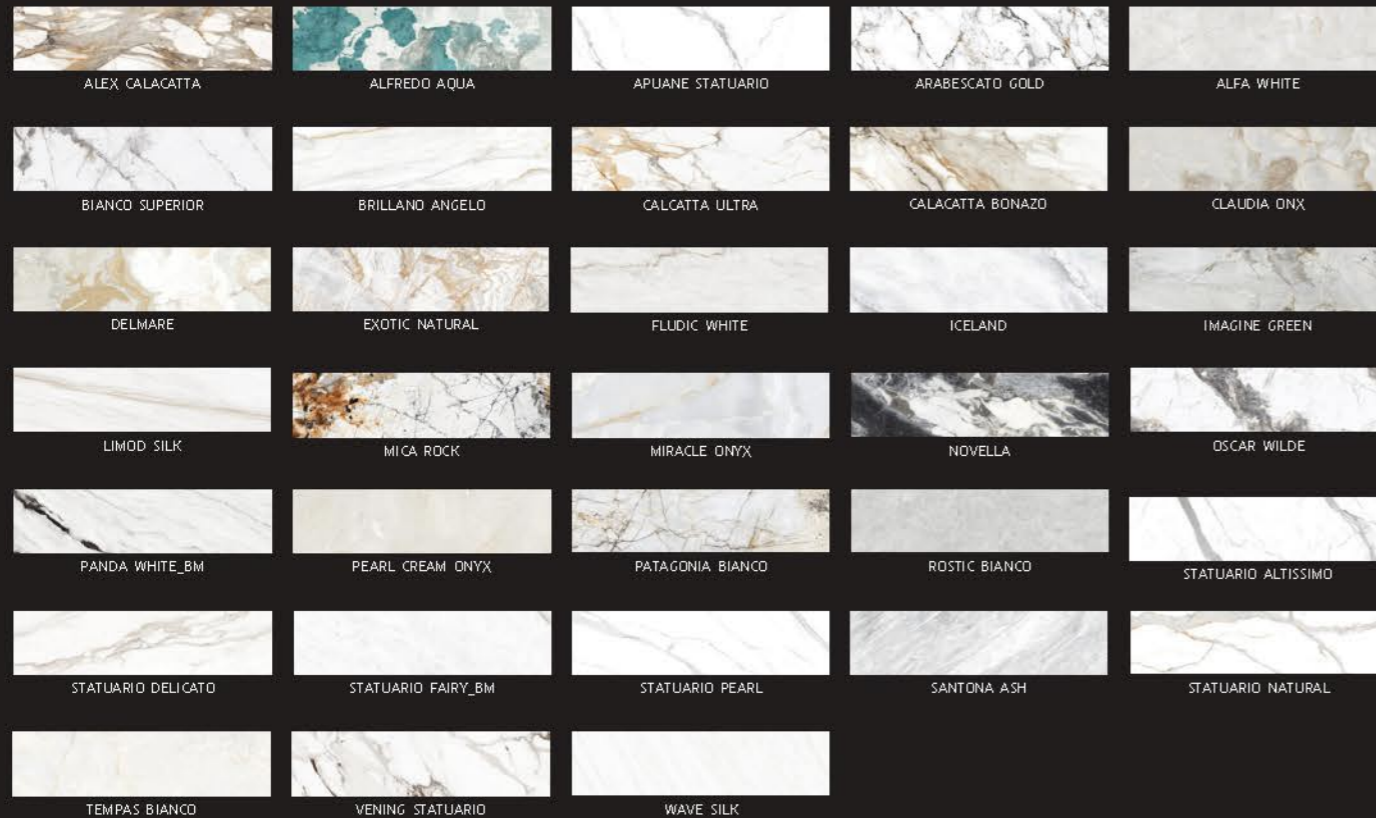

TOUCH FOR
360 VIRTUAL & WALKTHROUGH

PRODUCT RANGE

WHITE BODY

THICKNESS
12 & 20 MM

Our collections offer professional-grade performance while seamlessly blending the latest innovations with a premium design aesthetic that is crafted with authentic, high-quality materials.