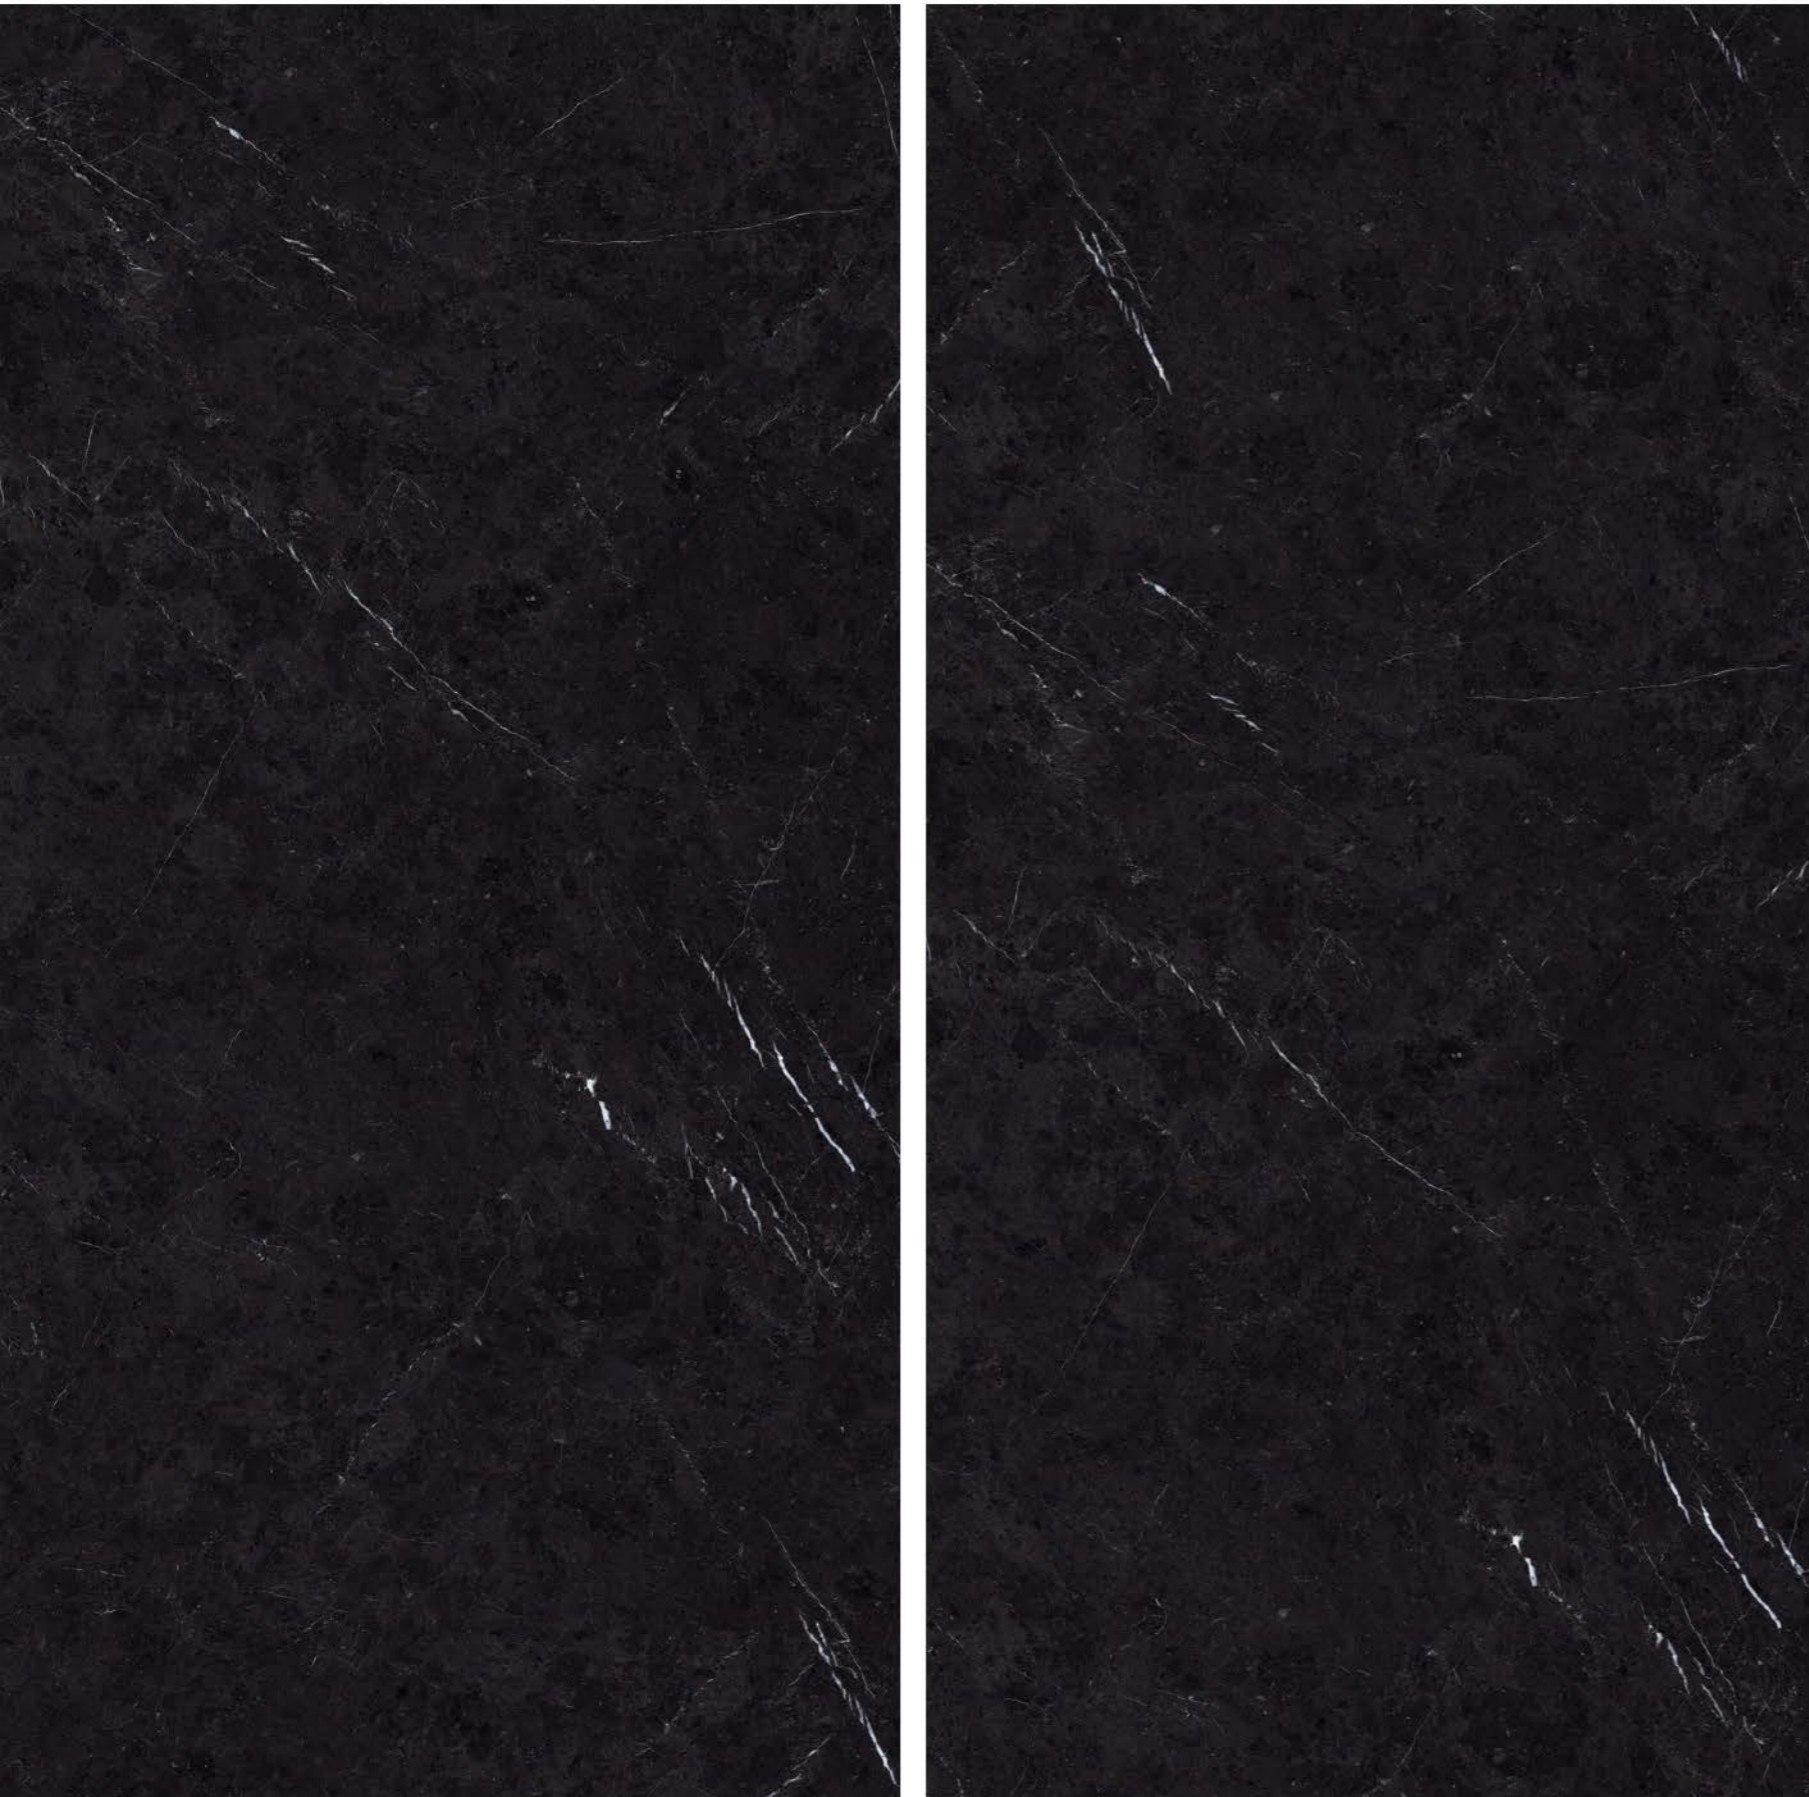

BLACK FUSION

BLACK BODY

SIZE
1600x3200 MM

FINISH
GLOSSY

THICKNESS
12 & 20 MM

TOUCH FOR
360 VIRTUAL & WALKTHROUGH

RANDOM : 02

COSMIC BLACK