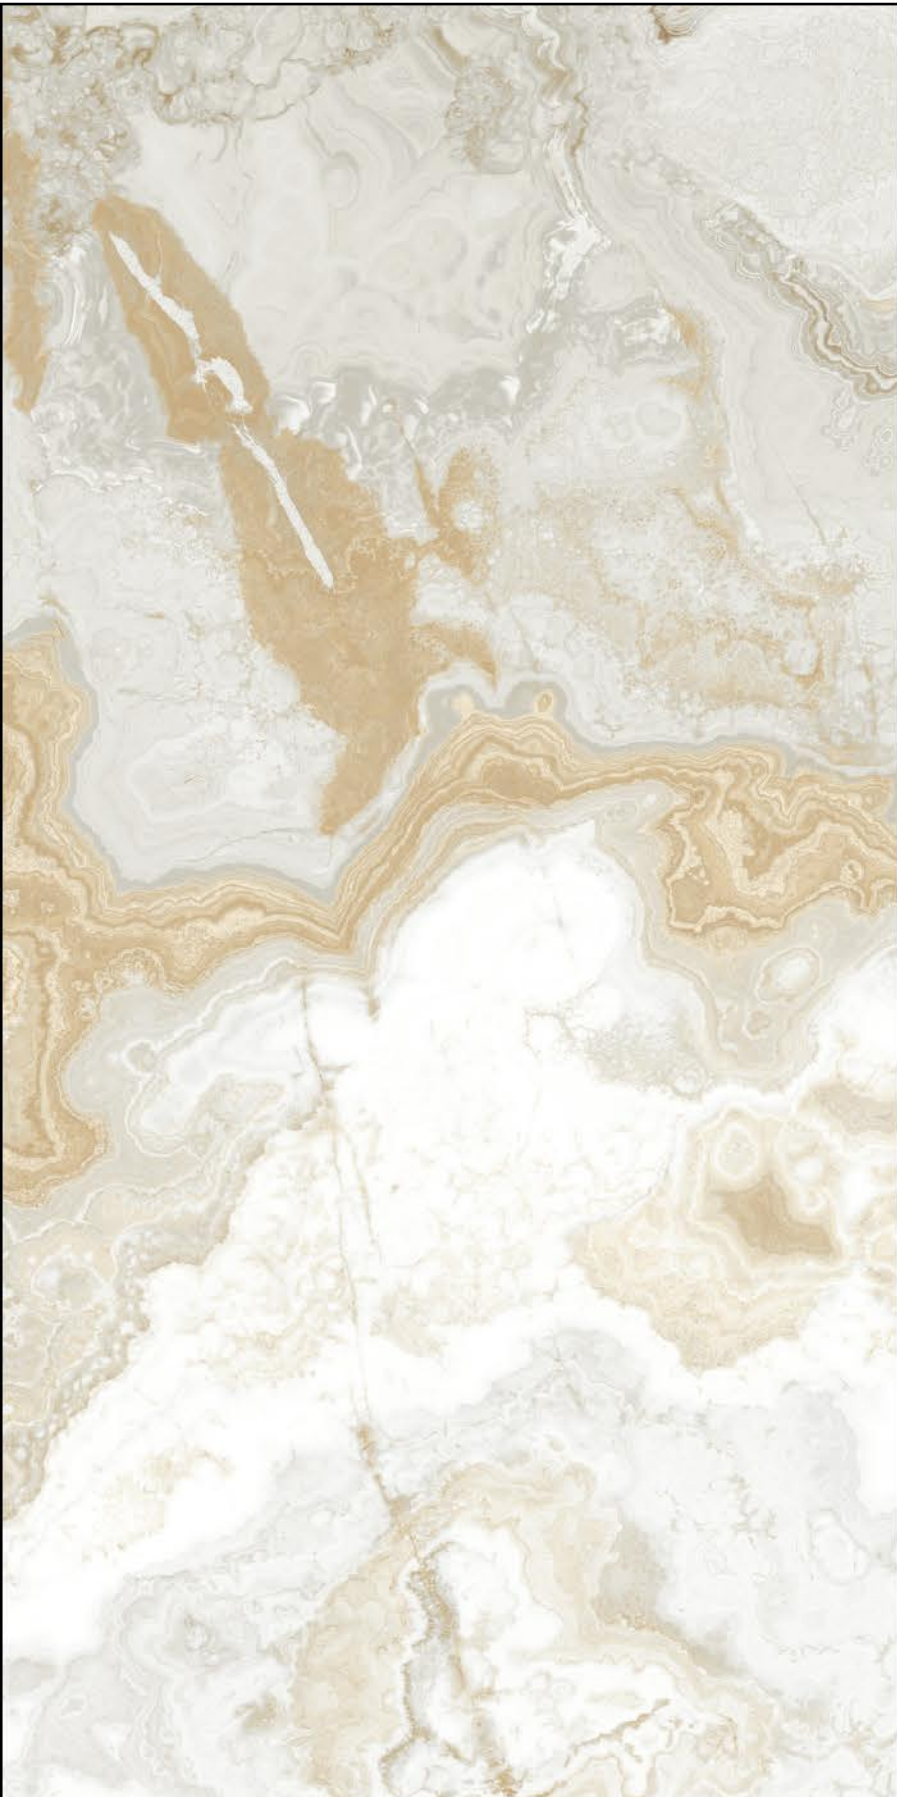

TOUCH FOR
360 VIRTUAL & WALKTHROUGH

RANDOM : 02

DELMARE

WHITE BODY

SIZE
1600x3200 MM

FINISH
GLOSSY / MATT

THICKNESS
12 & 20 MM

TOUCH FOR
360 VIRTUAL & WALKTHROUGH