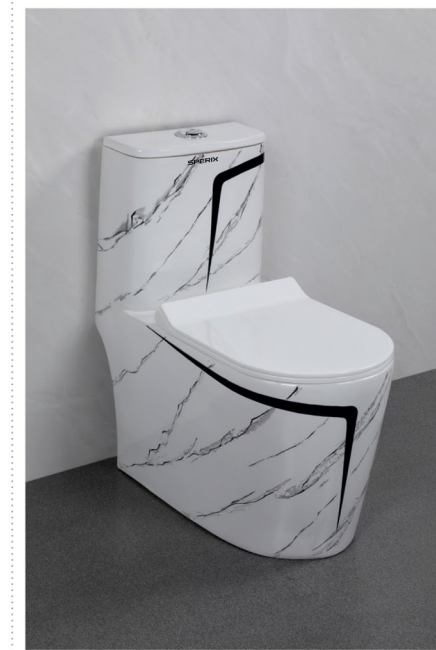

1013 - MARBLE ART-102

L-660 W-360 H-740mm
S-TRAP 225mm

RIMLESS