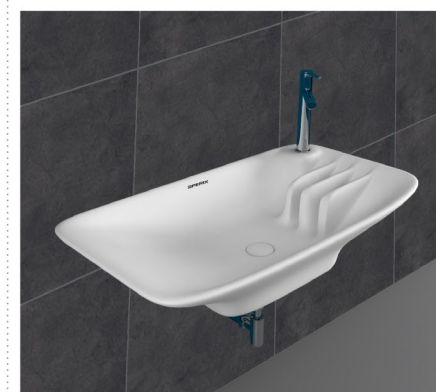

The *Art* of
Space

Smart Design for
Modern Spaces.

4004 - SOFIA

W-410 L-330 H-140mm
16 X 12.5 X 5.6 Inch

4005 - NOVIN

W-400 L-400 H-192mm
16 X 16 X 7.7 Inch

4006 - ZERRA CORNER

W-375 L-350 H-132mm
15 X 14 X 5.3 Inch