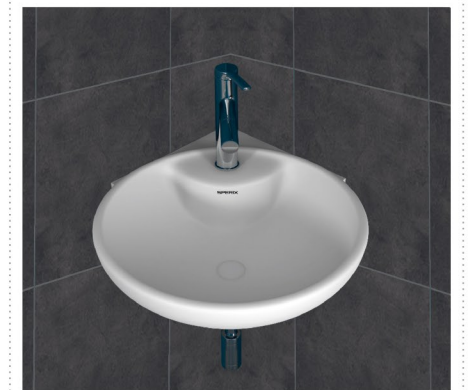

The *Art* of
Space

Smart Design for
Modern Spaces.

4004 - SOFIA

W-410 L-330 H-140mm
16 X 12.5 X 5.6 Inch

4005 - NOVIN

W-400 L-400 H-192mm
16 X 16 X 7.7 Inch

4006 - ZERRA CORNER

W-375 L-350 H-132mm
15 X 14 X 5.3 Inch