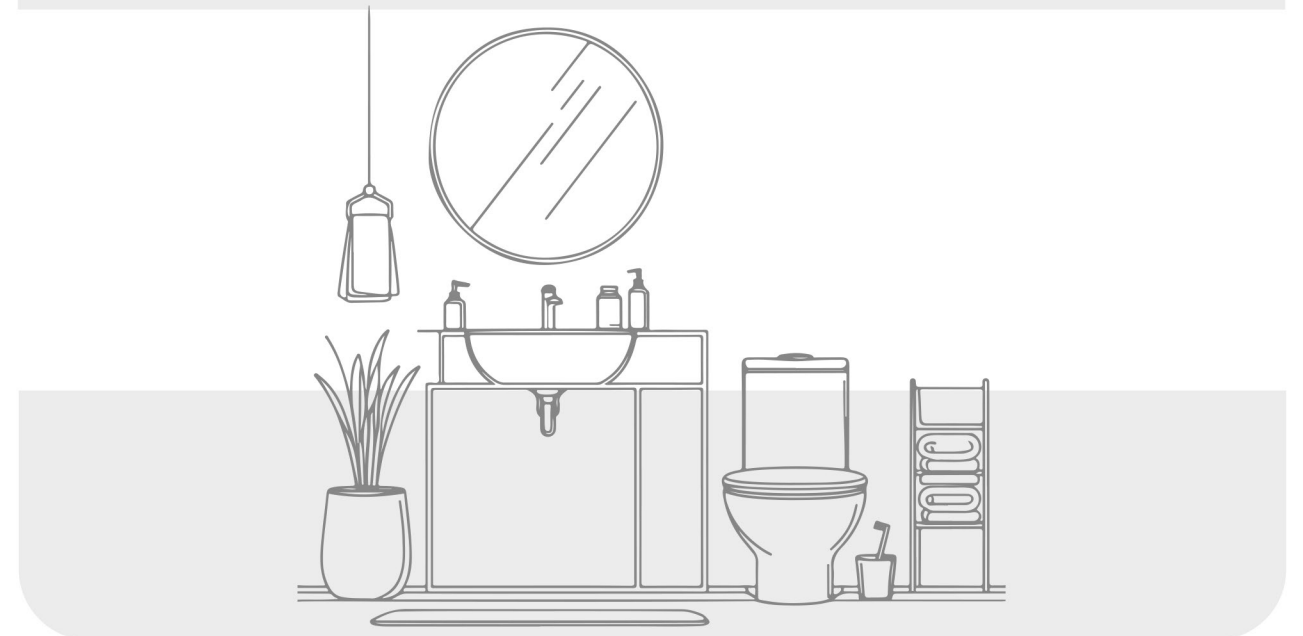

1017- BRIO

L-620 W-370 H-750mm
S - TRAP 225mm/300mm
P- TRAP 180mm

Seamless Design & Lasting Comfort

Experience modern elegance with one-piece toilets that blend style and function seamlessly. The unified design features smooth, uninterrupted lines that enhance any bathroom's aesthetic while eliminating joints and gaps for a cleaner, more hygienic surface.

Built for enduring performance, each piece reflects precision craftsmanship and thoughtful design. With fewer crevices and a refined silhouette, maintenance becomes effortless – offering lasting comfort, effortless cleaning, and timeless appeal.