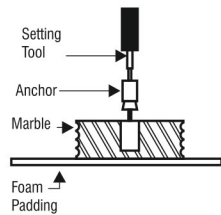

ITEM	PROBLEM	PROBABLE REASONS	CORRECTIVE ACTIONS
Wash Basins/ Table Top	1. Overflow Choked And Foul Bed Odor	Waste Coupling Used May Be Full Threaded	Waste Coupling Should Be Changed To Slot Cut Coupling
	2. Water Deposit On Tap Platform Area And Inside Bowl Area	Basin Is Not Fixed In Level Or Bracket Is Not In Level	Should Be Done By Proper Leveling
	3. There Is No Tap Hole In Basin	Tap Hole Could Be Semi Punched From Back Side	Tap Hole Should Be Created By Plumber From Semipunched Area
Ewc/Pan/ Anglo Indian	1. Water Not Coming In Bowl Area While Flushing	Flush Bend Is Not Inserted Up To The End Of Inlet Hole	Insert The Flush Pipe Up To The End Of Inlet (For Pan Closet: Check Whether Flush Pipe Is Not Covering Flush Hole Which Is In Both Side Of Inlet Wall)
		Closet / Pan May Be Not Leveled	Should Be Done By Proper Leveling
One Piece Closet	1. Water Not Coming In Bowl Area While Flushing	Mechanism Inside Tank Could Not Working Properly	Change The Centre Pump Of Mechanism
		There Is No Water In Flush Tank	Increase The Ball Cock Height To The Max Level
	2. Water Is Continuously Leaking Inside The Bowl	Mechanism Inside Tank Could Not Working Properly	Change The Centre Pump Of Mechanism
	3. Water Quantity Insufficient For Effective Flushing	Ball Cock Height Adjusted At Lower Level	Increase The Ball Cock Height To The Max Level
Wallhung Water Closet	1. Water Not Coming In Bowl Area While Flushing	Flush Valve May Not Working Properly/ Concealed Cistern Is Not Working Properly	Should Change Flush Valve/Concealed Cistern
		Flush Pipe Is Not Inserted Up To The End Of Inlet Hole	Insert The Flush Pipe Up To The End Of Inlet
	2. Water Is Continuously Leaking Inside The Bowl	Closet Is Not Leveled Properly	Closet Should Be In Proper Level
Couple Closet (2 Pcs Closet)	1. Uneven Flow Of Water From Both Side Of Closet Bowl	Connection Between Closet Outlet And Drainage Pipe Is Not Proper	Should Be Done By Proper Connection By Experienced Plumber
		Both Arm Of Diverter Pipe Not Inserted Equally In Both Side Of The Closet	Both Arm Of Diverter Pipe Should Be Inserted Equally In Both Side Of The Closet
	2. Water Is Leaking Between The Cistern And Closet	Diverter Pipe Not Fixed Properly In The Outlet Of Cistern	Diverter Pipe Should Be Fixed Properly In The Outlet Of Cistern
		Rubber Ring Containing Bolt Is Not Tightened Properly	Rubber Ring Containing Bolt Should Be Tightened Properly

MAINTENANCE

Like any other part of your house, the bathroom can be made to look great and made to last if it is taken care of regularly. To make your bathroom beautiful here are some invaluable tips.

WASH BASIN

A mild detergent can be used to wash the basin at least once a day. After washing, the basin should be wiped out clearly to avoid water stains.

CLOSETS