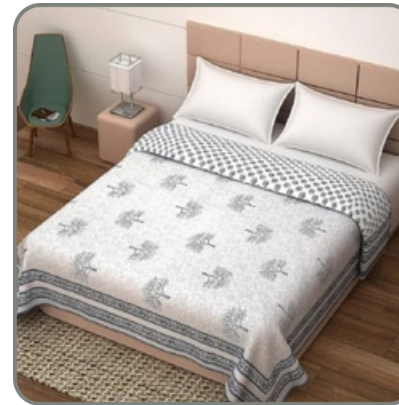

Fineclass Mattress Toppers

Material	Cotton
Thickness	20 mm.
Color	White
Usage/Application	Home / Hotels
Design	Plain
Wash Care	Machine Wash
Is it Waterproof	Yes