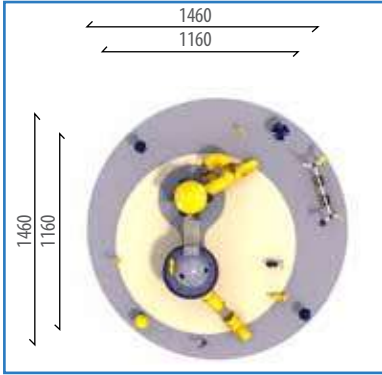

Mantar Serisi / Mushroom Series

Aktiviteler/Miktar

- 1 Adet - Helezon Tüp Kaydırak H:250 cm
- 1 Adet - Tüp Kaydırak H:150 cm
- 1 Adet - Mantar Figürlü Salıncak
- 2 Adet - Figürlü Zıp Zıp
- 1 Adet - Mantar Kule
- 1 Adet - Mantar Ev
- 6 Adet - Mantar Figürleri

Activities / Piece

- 1 Piece - Spiral Tube Slide H:250 cm
- 1 Piece - Tube Slide H:150 cm
- 1 Piece - Double Swing
- 2 Pieces - Springer
- 1 Piece - Mushroom Tower
- 1 Piece - Mushroom House
- 6 Pieces - Mushroom Figures

CODE

OGPM-103

1160x1160

1460x1460

560

36

3-14