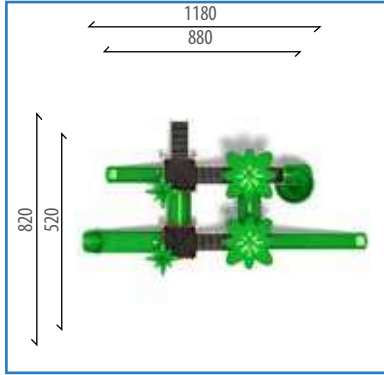

Orman Serisi / Forest Series

CODE

OGOR-103

880x520

1180x820

420

24

3-14

Aktiviteler/Miktar

- 1 Adet - Tüp Kaydırak H:100 cm
- 1 Adet - Düz Kaydırak H:100 cm
- 1 Adet - Helezon Kaydırak H: 200 cm
- 2 Adet - Polietilen Orman Çatı
- 2 Adet- Tünel Geçit
- 2 Adet - Palmiye Figürü
- 3 Adet - Bariyer Pano
- 3 Adet - Kare Platform
- 1 Adet - Ekli Kare Platform
- 3 Adet - 5 Basamaklı Merdiven

Activities / Piece

- 1 Piece - Tube Slide H:100 cm
- 1 Piece - Simple Slide H:100 cm
- 1 Piece - Spiral Slide H:200 cm
- 1 Piece - Simple Slide H:200 cm
- 2 Pieces - Polyethylene Forest Roof
- 2 Pieces - Tube Passage
- 2 Pieces - Palm Figure
- 3 Pieces - Barrier Panel
- 3 Pieces - Square Platform
- 1 Piece - Attached Square Platform
- 3 Pieces - 5 Step Stairs