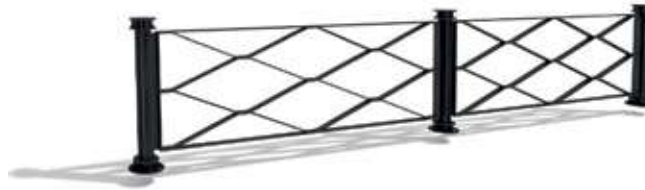

CODE
KMCT-105 90xSerbest Boy
- Alüminyum
- Elektrostatik Toz Boyalı
- Aluminum
- Electrostatic Powder Coated