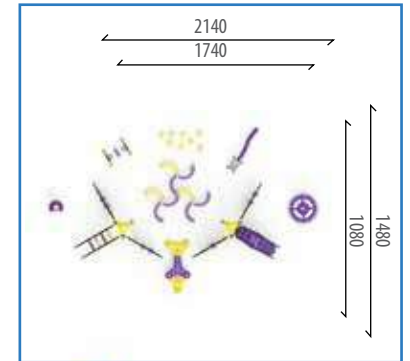

Aktiviteler/Miktar

Activities / Piece

- 1 Adet - Tüp Kaydırak H:150 cm
- 1 Adet - Mantar Figürlü Salıncak
- 2 Adet - Figürlü Zıp Zıp
- 1 Adet - Mantar Kule
- 1 Adet - Mantar Ev
- 6 Adet - Mantar Figürleri

- 1 Piece - Tube Slide H:150 cm
- 1 Piece - Double Swing
- 2 Pieces - Springer
- 1 Piece - Mushroom Tower
- 1 Piece - Mushroom House
- 6 Pieces - Mushroom Figures