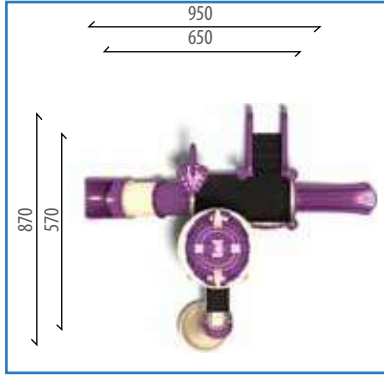

CODE

570x380

870x680

510

14

3-14

OGRO-102

Robot Serisi / Robot Series