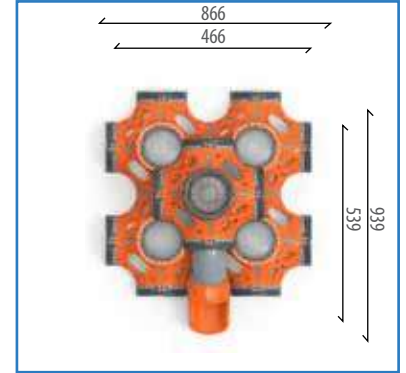

CODE

OGMS-101

466x539

866x939

230

20

3-14