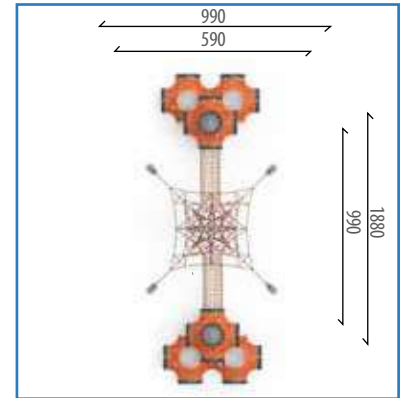

230

20

3-14

Aktiviteler/Miktar

1 Adet - Halat Sistemi
2 Adet - İp Köprü
8 Adet - Mars Pano

Activities / Piece

1 Pieces - Rope System
2 Pieces - Ropes Bridge
8 Pieces - Mars Panel

CODE