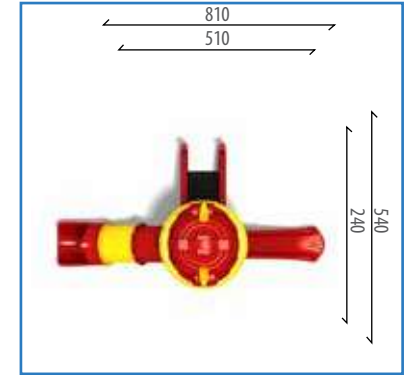

Robot Serisi / Robot Series

Aktiviteler/Miktar

- 1 Adet - Tüp Kaydırak H:100 cm
- 1 Adet - Düz Kaydırak H:100 cm
- 1 Adet - Polietilen Robot Çatı
- 1 Adet - Bariyer Pano
- 1 Adet - Kare Platform
- 1 Adet - 5 Basamaklı Merdiven

Activities / Piece

- 1 Piece - Tube Slide H:100 cm
- 1 Piece - Simple Slide H:100 cm
- 1 Piece - Polyethylene Robot Roof
- 1 Piece - Barrier Panel
- 1 Piece - Square Platform
- 1 Piece - 5 Step Stairs