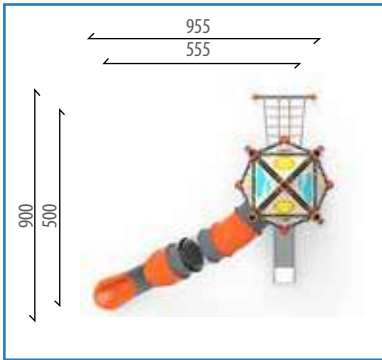

Aktiviteler/Miktar

- 2 Adet - Paslanmaz Helezon tüp Kaydırak H:600 cm
- 2 Adet - HDPE Çatı
- 16 Adet - Bariyer Pano
- 2 Adet - İp Tırmanma
- 1 Adet - İp Köprü

Activities / Piece

- 2 Pieces - Stainless Steel Spiral Tube Slide H:600 cm
- 2 Pieces - HDPE Roof
- 16 Pieces - Barrier Panel
- 2 Pieces - Ropes Climbing
- 1 Pieces - Ropes Bridge

CODE

OGAL-102

500X555

900X955

510

20

3-14