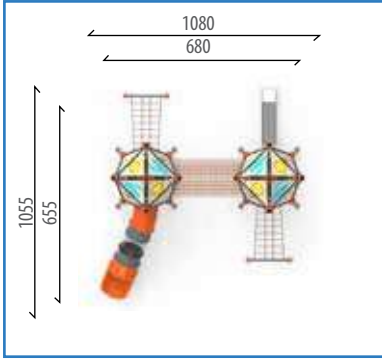

Alfabe Serisi / Alphabet Series

Aktiviteler/Miktar

- 1 Adet - Paslanmaz Düz Kaydırak H:100 cm
- 1 Adet - Tüp Kaydırak H:100 cm
- 2 Adet - HDPE Çatı
- 7 Adet - Bariyer Pano
- 2 Adet - İp Tırmanma
- 1 Adet - İp Köprü

Activities / Piece

- 1 Pieces - Stainless Steel Simple Slide H:100 cm
- 1 Adet - Tube Slide H:100 cm
- 2 Pieces - HDPE Roof
- 7 Pieces - Barrier Panel
- 2 Pieces - Ropes Climbing
- 1 Pieces - Ropes Bridge

CODE

OGAL-101

655X680

1055X1080

410

37

3-14