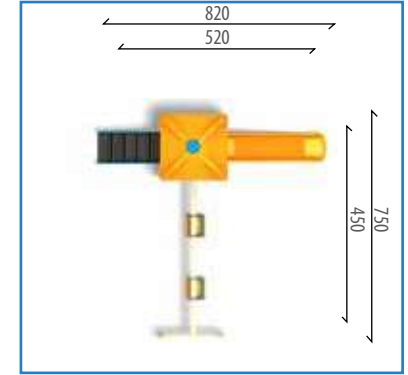

Eko Serisi / Eco Series

Aktiviteler/Miktar

- 1 Adet - Düz Kaydırak H:100 cm
- 1 Adet - Polietilen Kare Çatı
- 2 Adet - Bariyer Pano
- 1 Adet - Kare Platform
- 1 Adet - 5 Basamaklı Merdiven
- 1 Adet - İkili Salıncak

Activities / Piece

- 1 Piece - Simple Slide H:100 cm
- 2 Pieces - Polyethylene Square Rc
- 2 Pieces - Barrier Panel
- 1 Piece - Square Platform
- 1 Piece - 5 Step Stairs
- 1 Piece - Double Swing