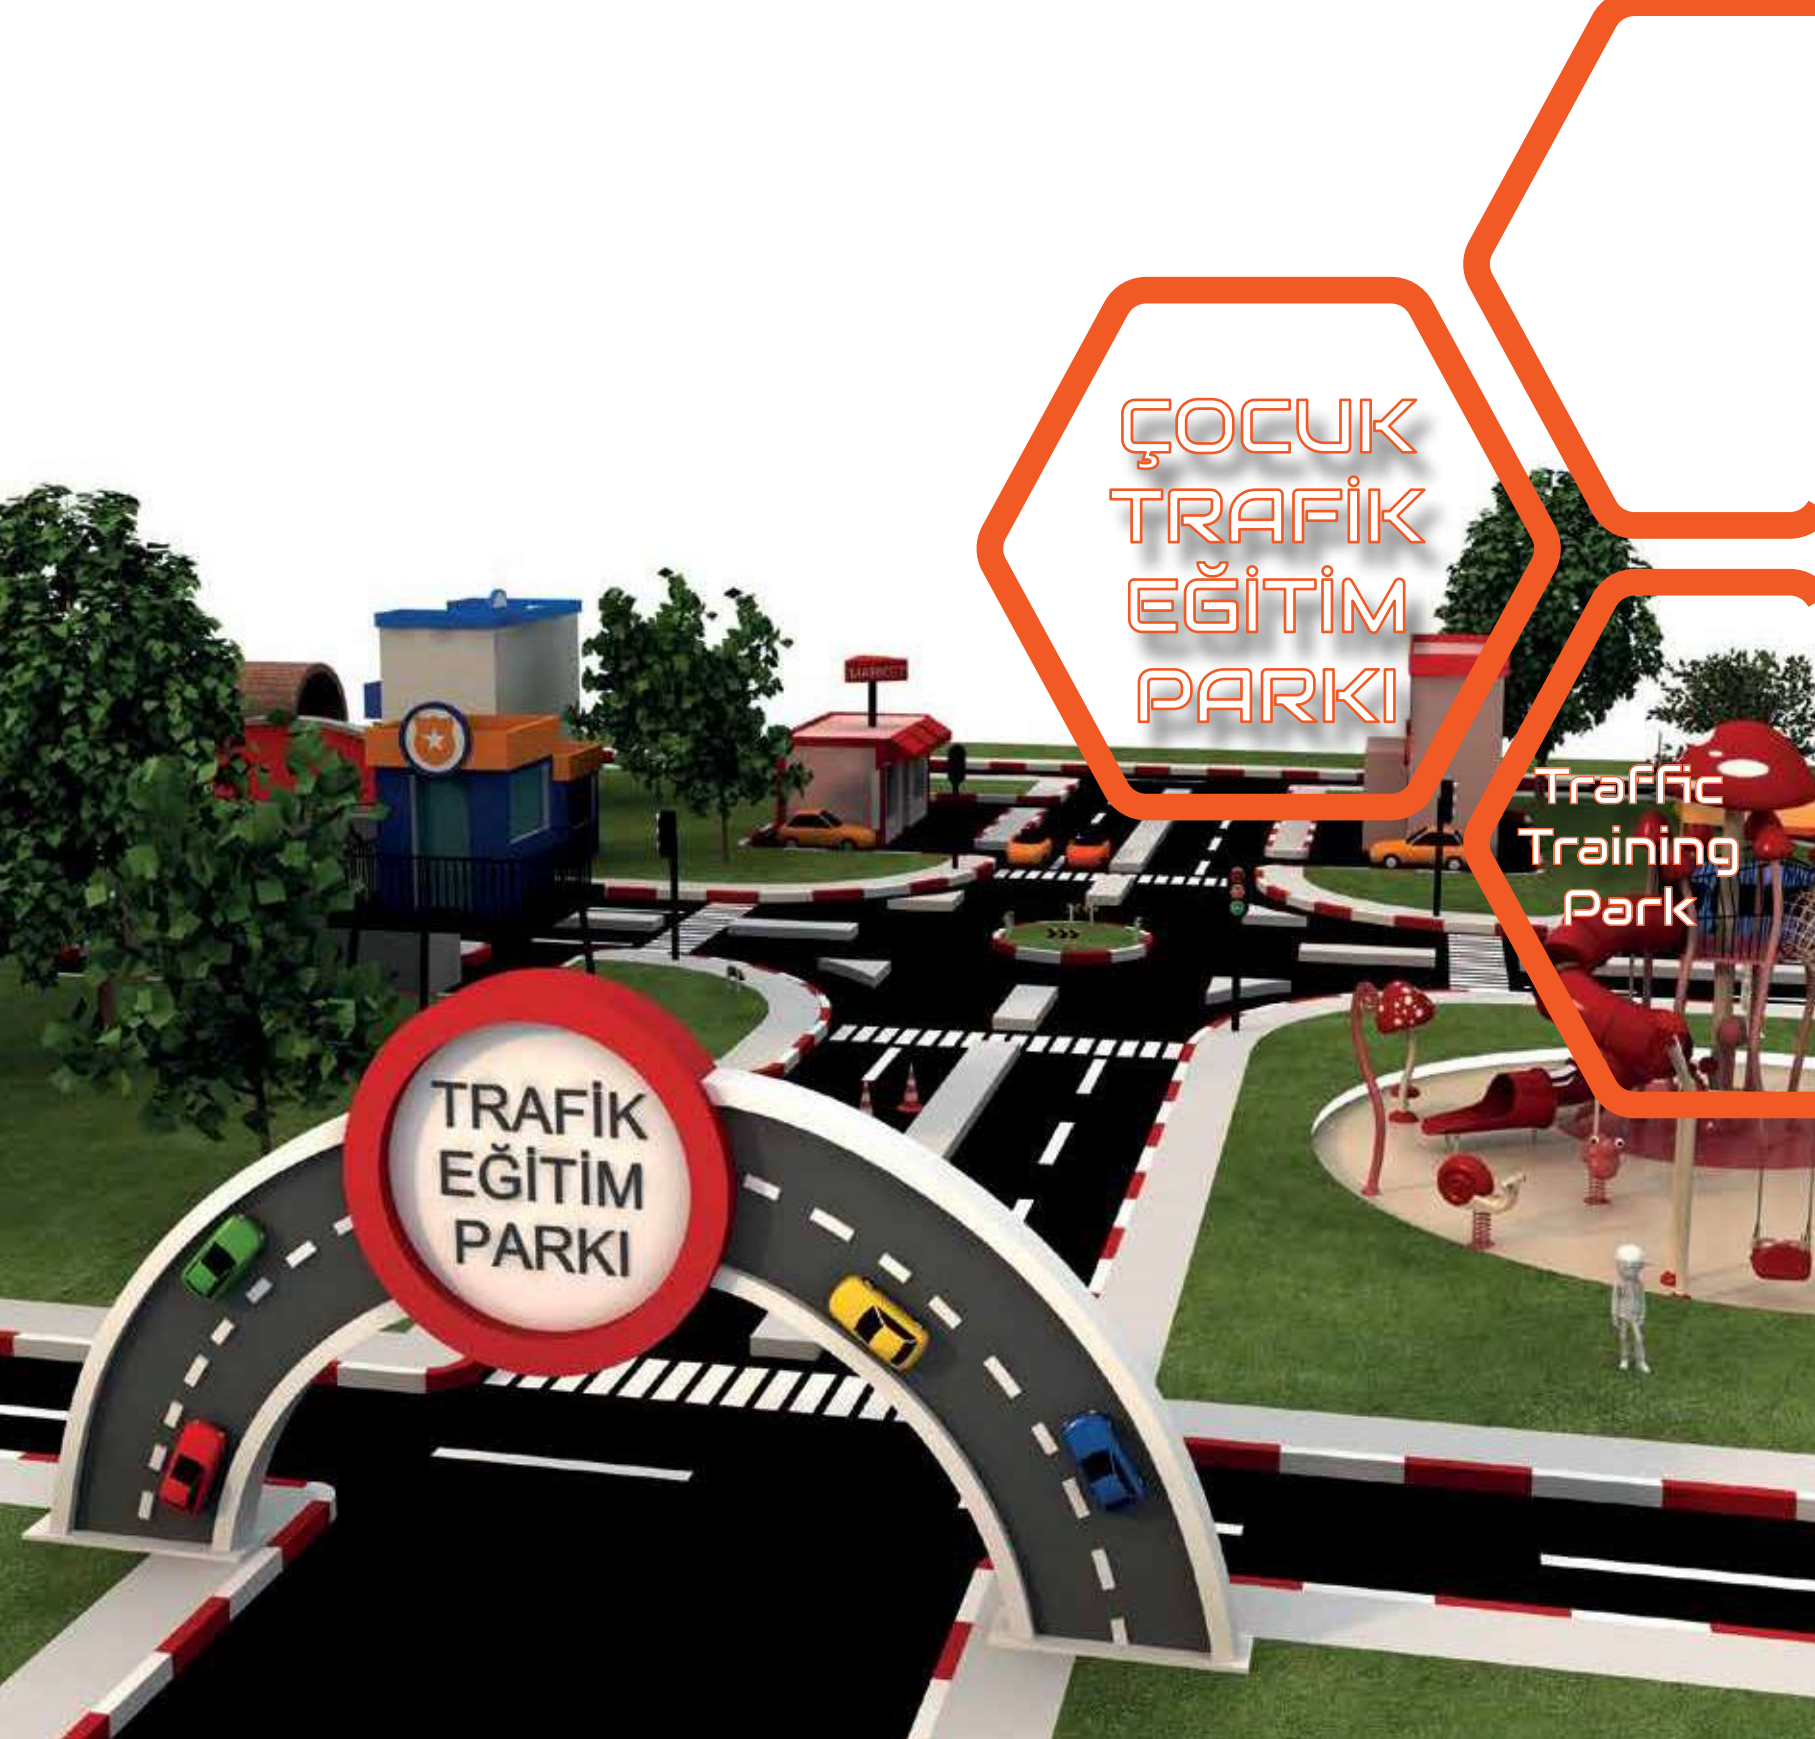

ÇOCUK
TRAFİK
EĞİTİM
PARKI

Traffic
Training
Park

TRAFİK
EĞİTİM
PARKI