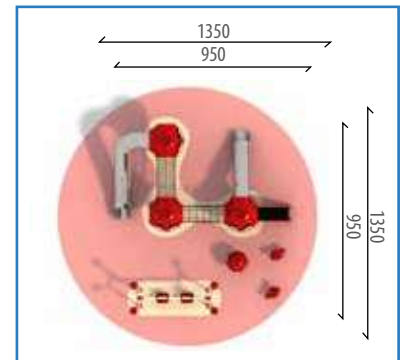

Activities / Piece

- 1 Piece - Tube Slide H:200 cm
- 1 Piece - Tube Slide H:100 cm
- 3 Piece - Pomegranate Roof
- 1 Piece - Rope Climbing
- 1 Piece - Rope Bridge
- 1 Piece - Stairs