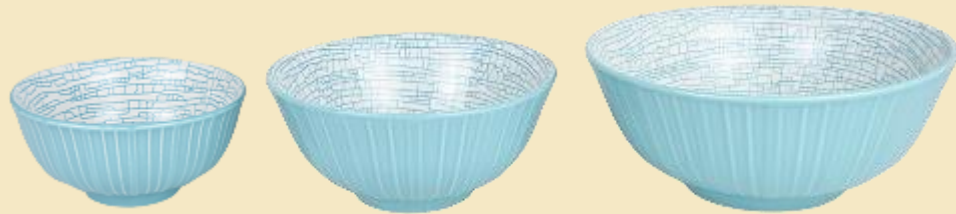

dinnerware set
10.5" dinner plate
8" side plate
6" cereal bowl
11oz coffee mug

14" rectangular platter
36.5*19.5*3.8cm

10" matte salad bowl
Dia. 25.6cm, H 8cm

200cc cup & saucer

11oz mug
Dia. 8.6cm, H 9cm

311000
matt black dinnerware set
10.5" dinner plate
8" side plate
6" bowl
11oz mug

310992
reactive glaze dinnerware
10.5" dinner plate
8" side plate
8" soup bowl
6" bowl
14oz mug

311019
dinnerware set with speckles
10.5" dinner plate
8" side plate
8.25" soup bowl
6" cereal bowl

310896
dinnerware set with speckles
10.5" dinner plate
8" side plate
8" soup bowl
6" bowl
4.3" bowl
14oz mug

410272
embossed dinnerware
10.5" dinner plate
8.25" side plate
8" soup plate
6" bowl
12oz mug

310950
two tone dinnerware
10.5" dinner plate
8" side plate
6" bowl
14oz mug

310974
glossy black dinnerware set
10.5" dinner plate
7.5" side plate
5.5" bowl
470cc cup & saucer

B6335901
3pcs mixing bowl set
S: 11.5*5.5cm
M: 15.5*7cm
L :21*8.5cm