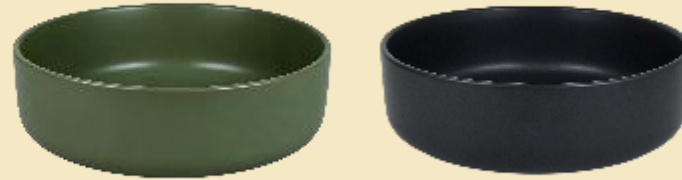

Olive Garden - Everyday Tableware

- Dual-Tone Minimalist Style – Sophisticated green and matte black finish elevates any table setting.
- Durable Ceramic Quality – Chip-resistant, microwave, dishwasher, and oven safe for daily use.
- All-in-One Versatility – Complete set covers everything from morning coffee to formal dinners.
- Low-Maintenance Matte Surface – Resists fingerprints and stays looking fresh with minimal effort.
- Practical Ergonomic Design – Comfortable handles, generous sizing, and lidded baking dish for easy storage.

dinnerware set
10.5" dinner plate
8" side plate
6" cereal bowl
11oz coffee mug

14" rectangular platter
36.5*19.5*3.8cm

10" matte salad bowl
Dia. 25.6cm, H 8cm

200cc cup & saucer

11oz mug
Dia. 8.6cm, H 9cm

casserole dish with high borosilicate glass lid
 25*22.5*13.4cm / 2.1L
 22*19.5*12.8cm / 1.4L

set of 3pcs canister with bamboo lid
 L:14.2*19.6cm, 75oz
 M:11.5*15.2cm, 39oz
 S:9.2*12.7cm, 20oz

10pcs bakeware set
 13" rectangular baking dish (39.1*23.8*6.7cm)
 10" rectangular baking dish (31.1*18.2*6.2cm)
 9" pie plate
 3.5" ramekin bowl
 whisk (27*5.5cm)
 large spatula (27*5cm)
 small spatula (21.4cm)

7pcs bakeware set with bamboo lid & tray
 L: 41.7*26*6cm
 M: 35*20.5*5.7cm
 S: 32.5*19.5*6.5cm

oval casserole dish with high borosilicate glass lid
 28*21.5*13cm / 2.3L

oil & vinegar bottle
6.5*22cm

800ml tea pot