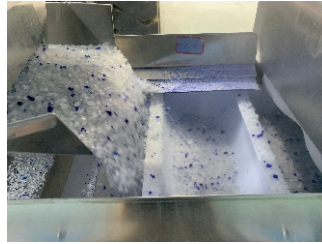

Silica gel/crystal cat litter's main component is SiO₂, which is white granular in appearance. It can also be mixed with different color particles and different scents according to customer's needs. Silica gel cat litter's adsorption capacity is 5 times than the ordinary cat litter, so it's less consumption, less garbage. It can inhibit bacteria and have strong deodorization ability and easy to clean.

* Technical Data

Item	Specifications
Adsorption capacity/吸附量: %, ≥	90
Bulk density/堆积密度: g/l,	400-500
Pore size/孔径: Å	80-100
SiO ₂ /二氧化硅含量: %, ≥	98
PH/PH值: 4-8	4-8
Appearance/外观:	White/blue/colored lumps/beads
Size/粒度规格: mm	0.5-2mm/1-8mm/2-8mm/4-8mm
Packing/包装:	20kg/bag, colored bags-3.8L, 5L, 7.6L...
Usage/使用:	Suggested usage for 3.8L/bag silica gel cat litter: one cat, one month, two cats, about 15 days.

Tofu Cat Litter (Clumping)

Tofu cat litter has many advantages such as rapid adsorption, easy clumping, and rapid absorption of odors. It is safe and environment friendly, non-toxic, harmless, dust-free. It can be directly flushed into the toilet.

* Technical Data

Item	Specifications
Ingredients /成分:	Soybean fiber, corn starch, guar gum
Dust rate/粉尘:	less than 1%
Product density/堆积:	550-600g/l
Diameter/直径:	2mm, 3mm, 4mm
Clumping speed/结团速度:	fast clumping in 3-5 seconds
Clumping rate/结团率:	>80%
Odor/气味:	Odor free or slight bean smell
Scents/香味:	Original, Lavender, Green Tea, Lemon, Peach...
Storage/储存:	Storage should be ventilated and dry
Usage/使用:	2.5kg can be used in about 20-25 days (an adult cat excretes approximate 5 times a day, each time around 20ml, with a clumping weight of approximate 40-50 grams and tofu cat litter usage of approximate 20-30 grams)